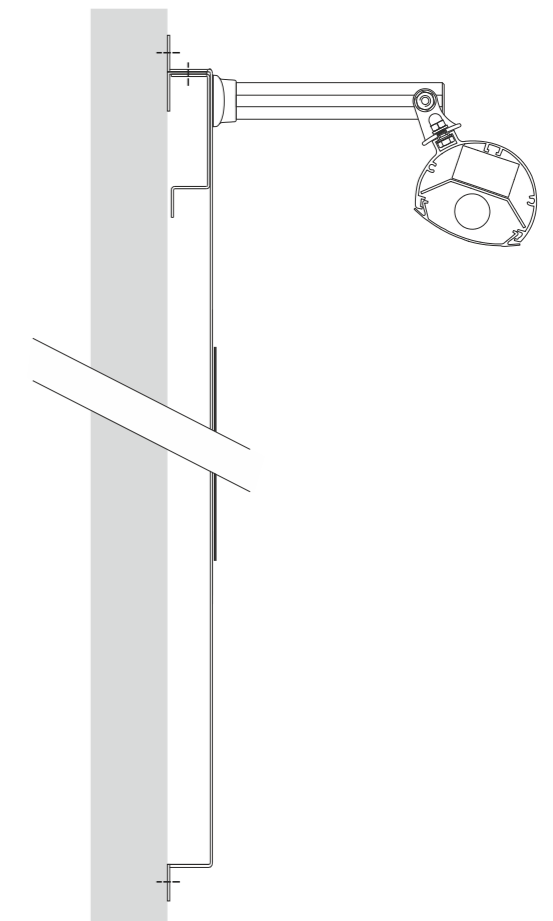

Item 1 Specification

Item 1 - scale 1:20@A3

Spacing detail

Item 1

Aluminium fascia tray with 30mm returns powder coated in Funeralcare Grey RAL 7010 externally. Externally illuminated by trough light to top. Logos & text to be applied to panel face in white vinyl. Fixed by shadow gap to top and bottom.

Static illumination from trough, less than 300cd/m²
 FFL to underside being: 3185mm

- Store fascia name to be confirmed
- Phone number TBC

Side View
 scale 1:5 @ A3