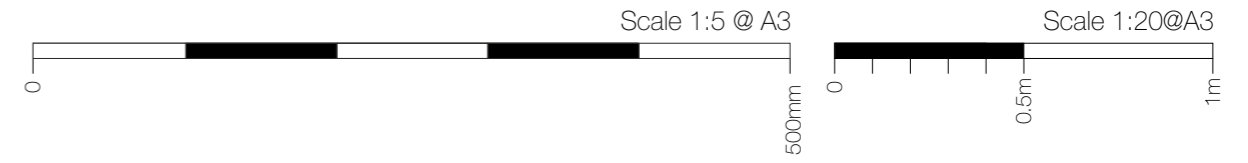

Item 1 Specification

Item 1 - scale 1:20@A3

Spacing detail

Item 1

Aluminium fascia tray with 30mm returns powder coated in Funeralcare Grey RAL 7010 externally. Externally illuminated by trough light to top. Logos & text to be applied to panel face in white vinyl. Fixed by shadow gap to top and bottom.

Static illumination from trough, less than 300cd/m²
 FFL to underside being: 3185mm

- Store fascia name to be confirmed
- Phone number TBC

Side View
 scale 1:5 @ A3