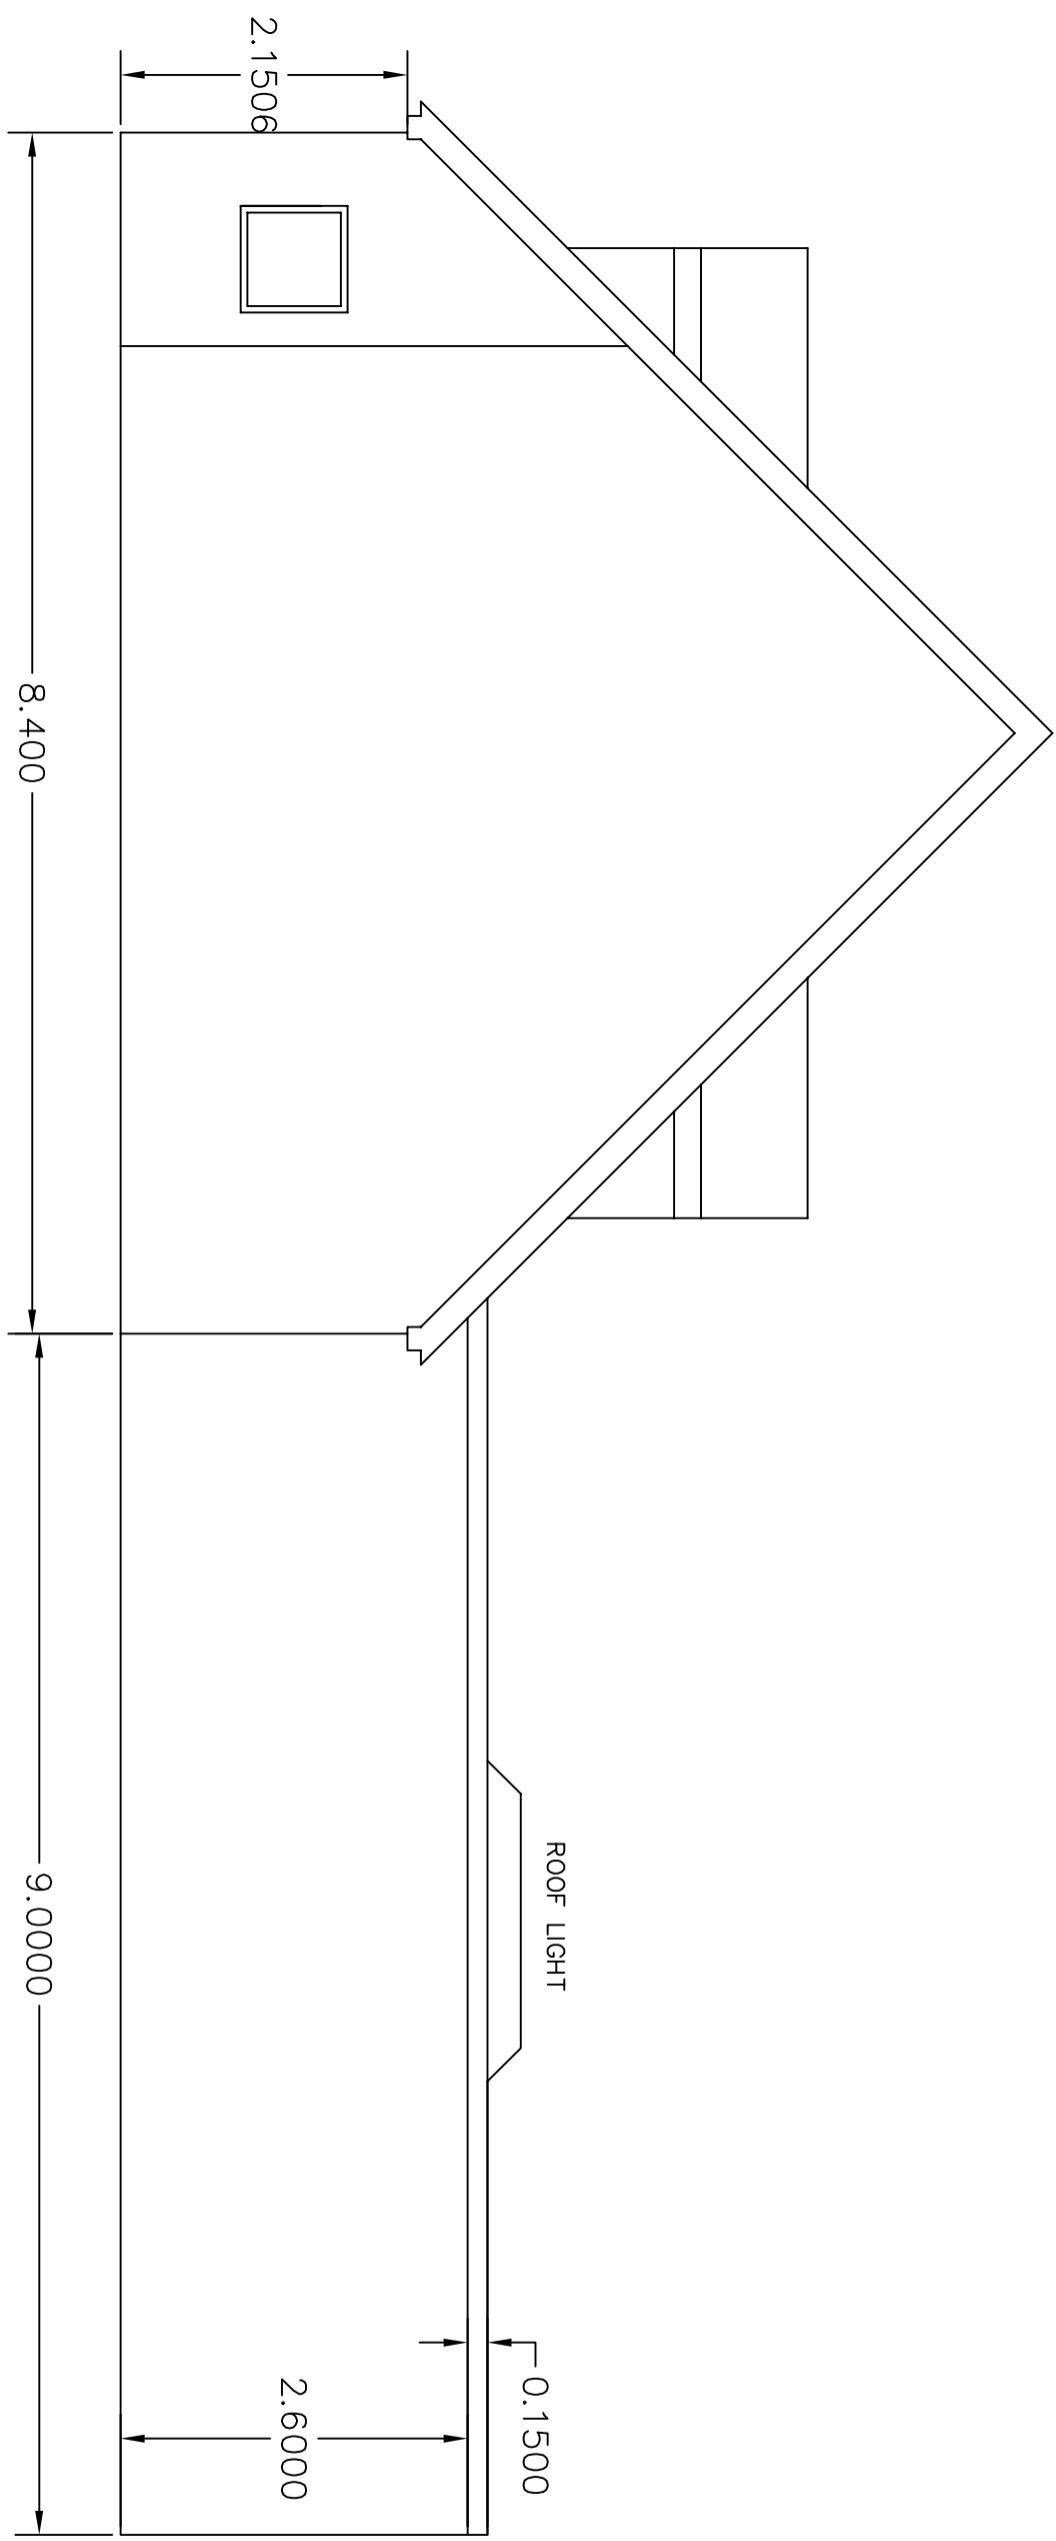

INDICATIVE

LEGEND

1:20

Rev	By	Chk	App	Date	Description
P01	FB	SW		02/09/23	FIRST ISSUE

Kent Surveying Ltd
 145 Forelands Square
 Deal, Kent
 CT14 9DS
 (01304) 372518
 07894 649615
 kentsurveyingltd@aol.com

CLIENT: Mr G Naude

SITE: 19 OSLO GARDENS

TITLE: 003 Prop West Elevation

SCALE AT AS	DATE	DRAWN:	CHECKED:
1:20	08/04/24	PH	JB
DRAWING NO:	REVISION:		
OSLOGARDENS-003	A		