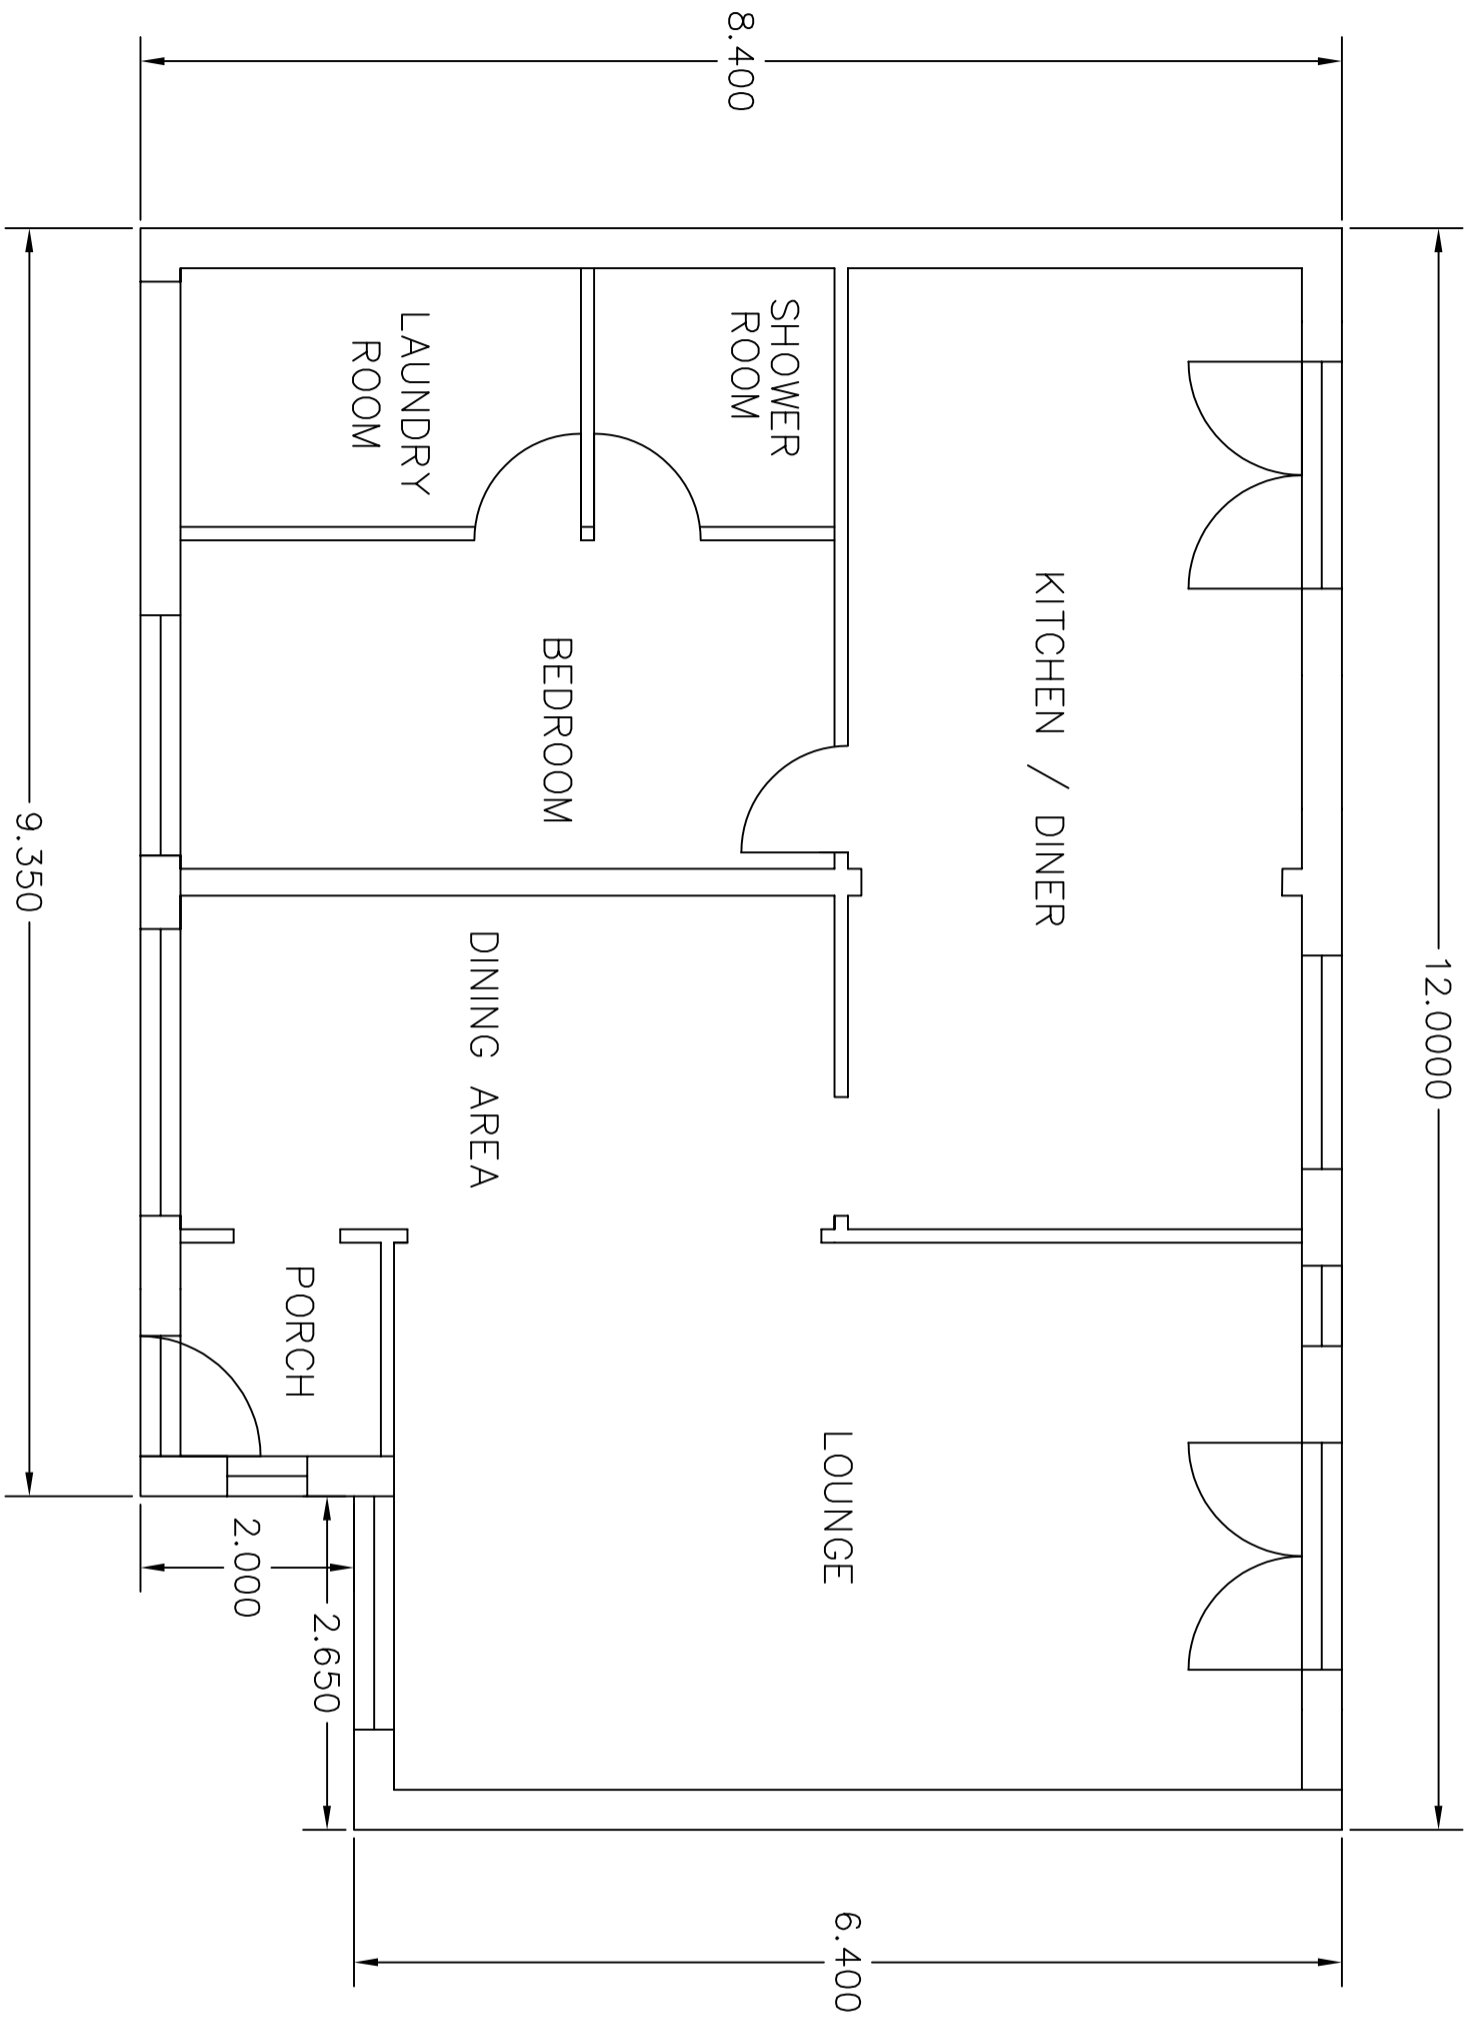

INDICATIVE

LEGEND

1:20

Rev	By	Chk	App	Date	Description
P01	FB	SW		02.09.23	FIRST ISSUE

Kent Surveying Ltd
 145 Forelands Square
 Deal, Kent
 CT14 9DS
 (01304) 372518
 07894 649615
 kentsurveyingltd@aol.com

CLIENT: GMr C Naude

SITE: 19 OSLE GARDENS

TITLE: 001 Existing Floor Plan

SCALE AT AS	DATE	DRAWN:	CHECKED:
1:20	08/04/24	PH	JB
DRAWING NO:	OSLOGARDEN-001	REVISION:	A