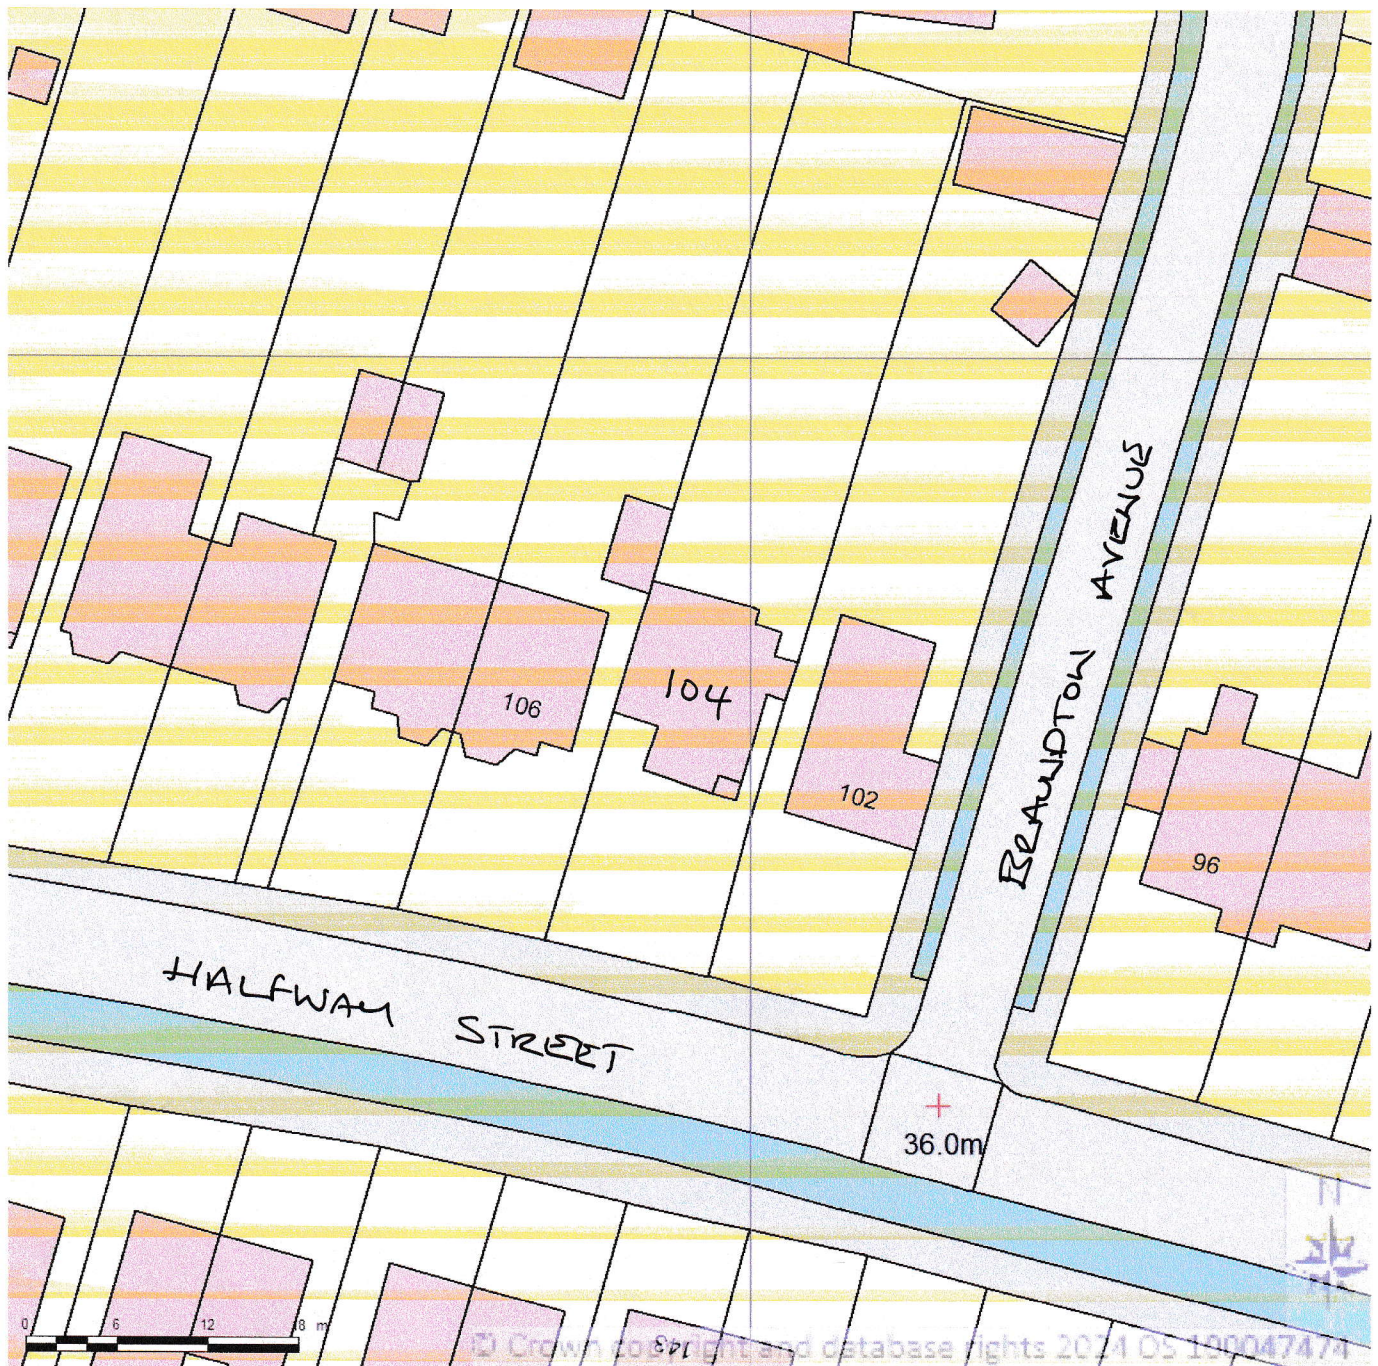

BLOCK/SITE PLAN
AREA 90m x 90m
SCALE 1:500 on A4
CENTRE COORDINATES: 545496, 173178

Supplied by Streetwise Maps Ltd
www.streetwise.net
Licence No: 100047474
16/04/2024 11:49:13