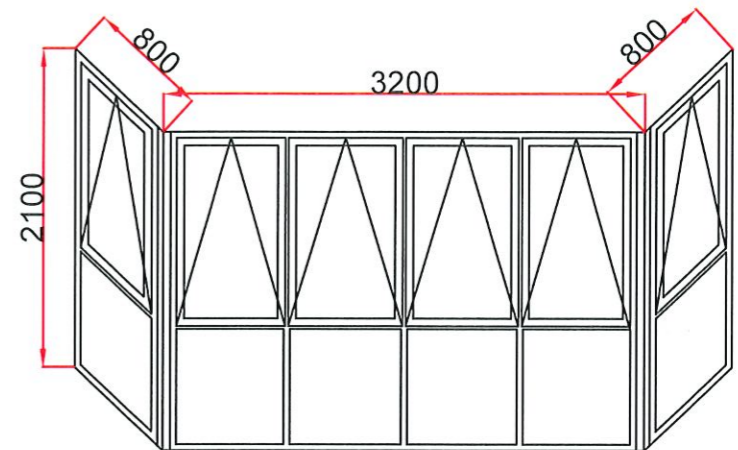

Style No 1

Style No 2

Style No 3

Style No 4

Style No 5

Style No 6

Style No 7

Style No 8

Style No 9

Style No 10

Style No 11

PROPOSED replacement windows to be double glazed Brown coloured UPVC casement styles to match existing styles and opening sizes.

Main entrance door style Nos. 10 & 11 to be double glazed Powder Coated Aluminum.