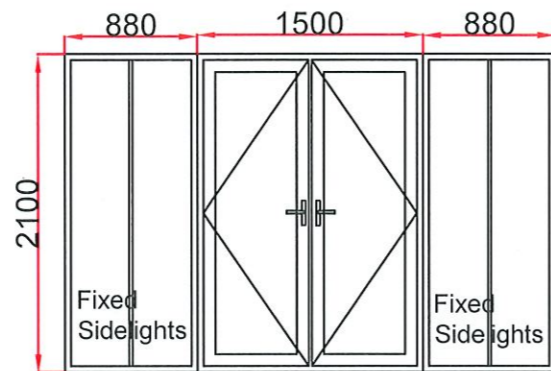

Style No 1

Style No 2

Style No 3

Style No 4

Style No 5

Style No 6

Style No 7

Style No 8

Style No 9

Style No 10

Style No 11

PROPOSED replacement windows to be double glazed Brown coloured UPVC casement styles to match existing styles and opening sizes.

Main entrance door style Nos. 10 & 11 to be double glazed Powder Coated Aluminum.