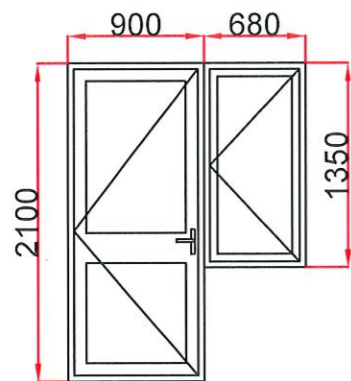

Style No 1

Style No 2

Style No 3

Style No 4

Style No 5

Style No 6

Style No 7

Style No 8

Style No 9

Style No 10

Style No 11

PROPOSED replacement windows to be double glazed Brown coloured UPVC casement styles to match existing styles and opening sizes.

Main entrance door style Nos. 10 & 11 to be double glazed Powder Coated Aluminum.