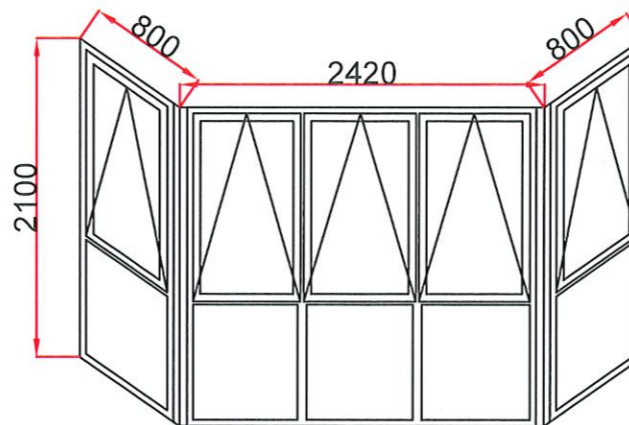

Style No 1

Style No 2

Style No 3

Style No 4

Style No 5

Style No 6

Style No 7

Style No 8

Style No 9

Style No 10

Style No 11

PROPOSED replacement windows to be double glazed Brown coloured UPVC casement styles to match existing styles and opening sizes.

Main entrance door style Nos. 10 & 11 to be double glazed Powder Coated Aluminum.