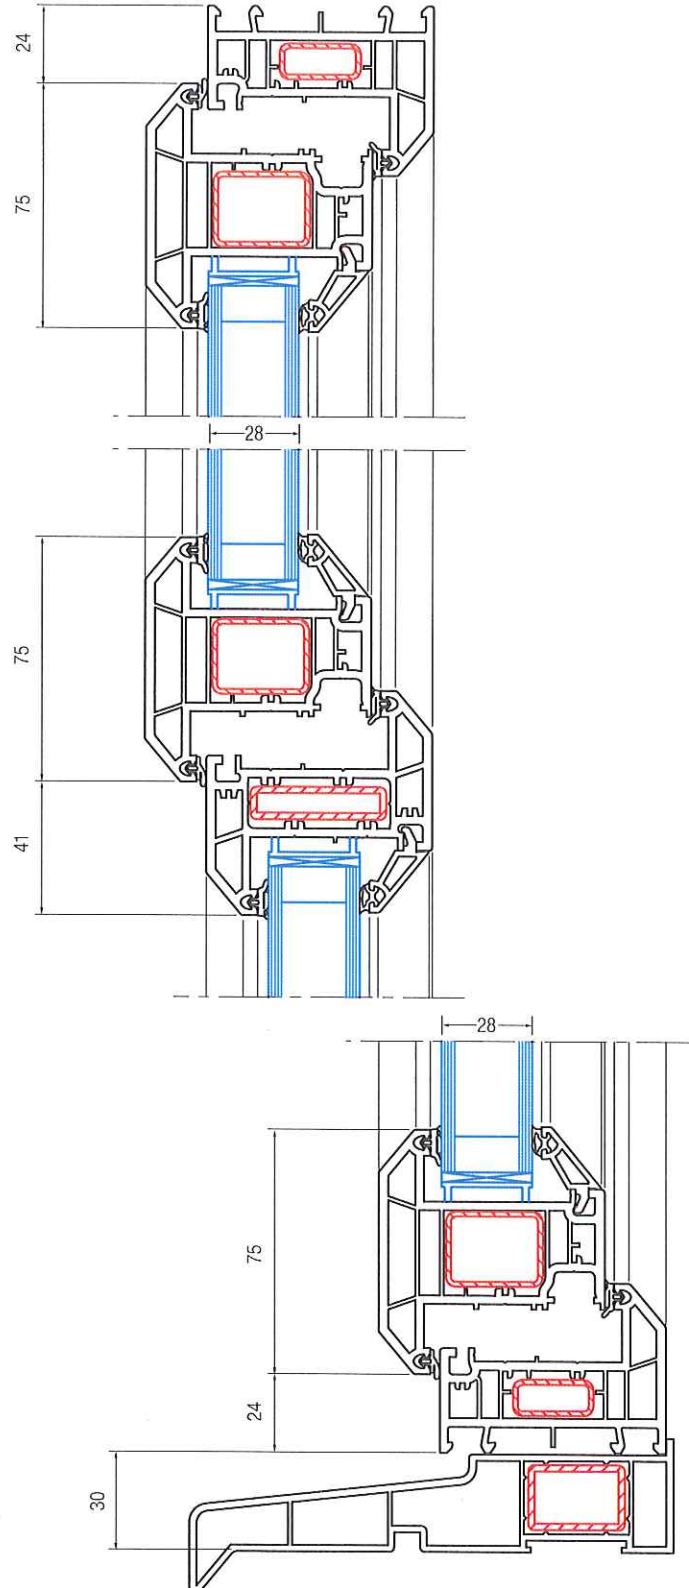

CASEMENT WINDOWS

TOTAL70

Vertical Section (Chamfered)

DETAILED DRAWINGS ARE AVAILABLE ON REQUEST

REHAU MANUFACTURERS SECTION OF UPVC CASEMENT WINDOW