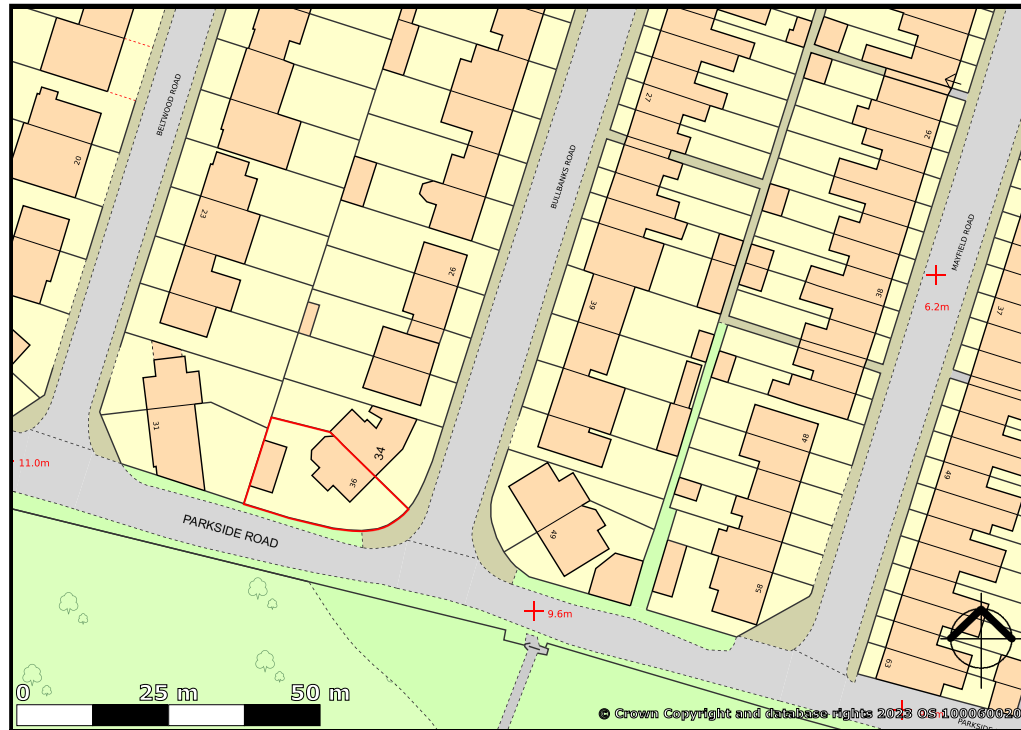

36 Bullbanks Road, Belvedere, DA17 6DT

created on **edozo**

Plotted Scale - 1:1,250