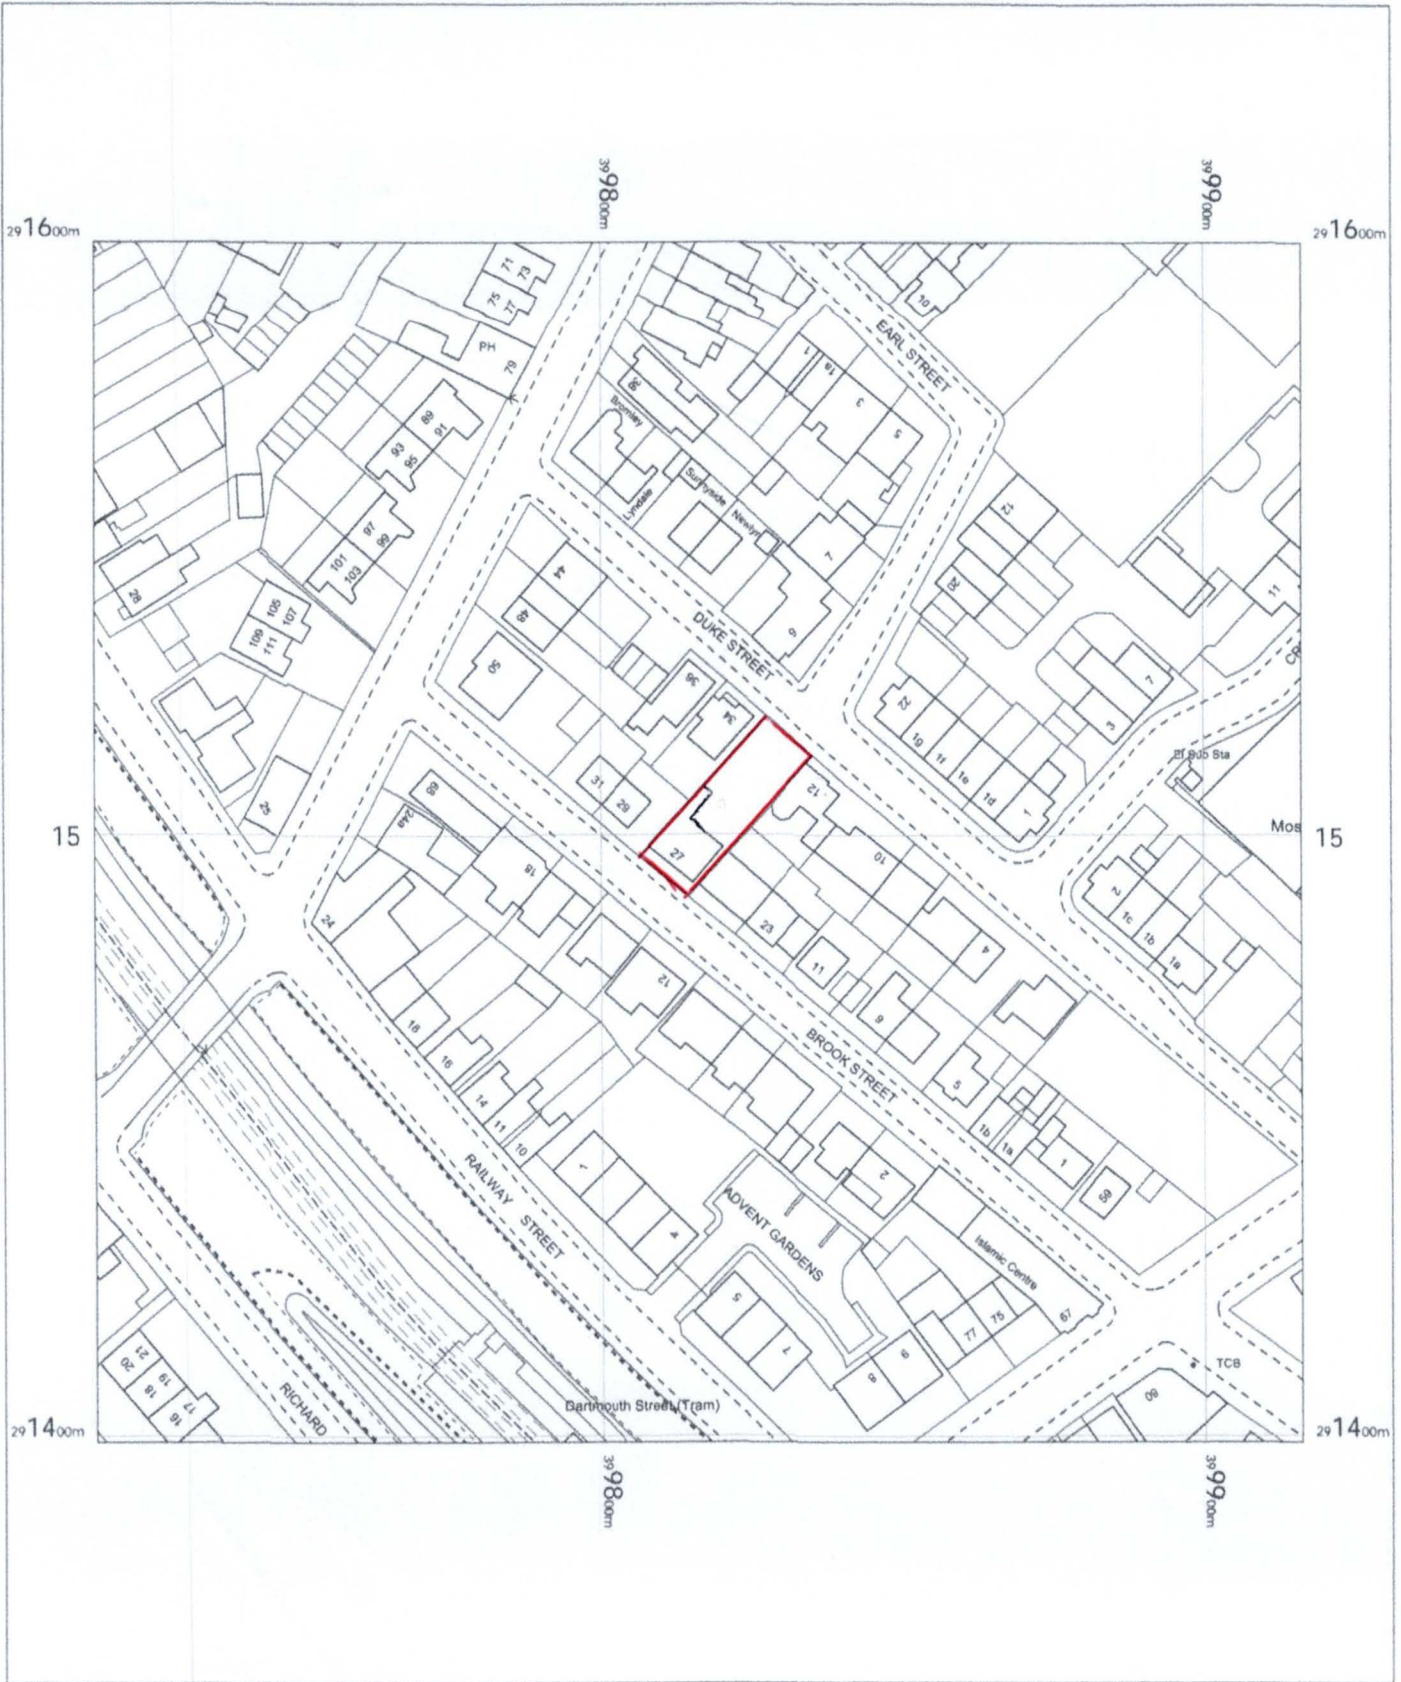

27 Brook Street, B70 9HL

27 Brook Street,
West Bromwich,
Sandwell
B70 9HL

OS MasterMap 1250/2500/10000 scale
Friday, February 23, 2024, ID: MPMBW-01151115
www.blackwellmapping.co.uk

1:1250 scale print at A4, Centre: 399816 E, 291499 N

©Crown Copyright Ordnance Survey. Licence no.
100041041

BLACKWELL'S
MAPPING SERVICES
PERSONAL & PROFESSIONAL MAPPING
www.blackwellmapping.co.uk

TEL: 0800 151 2612
maps@blackwell.co.uk