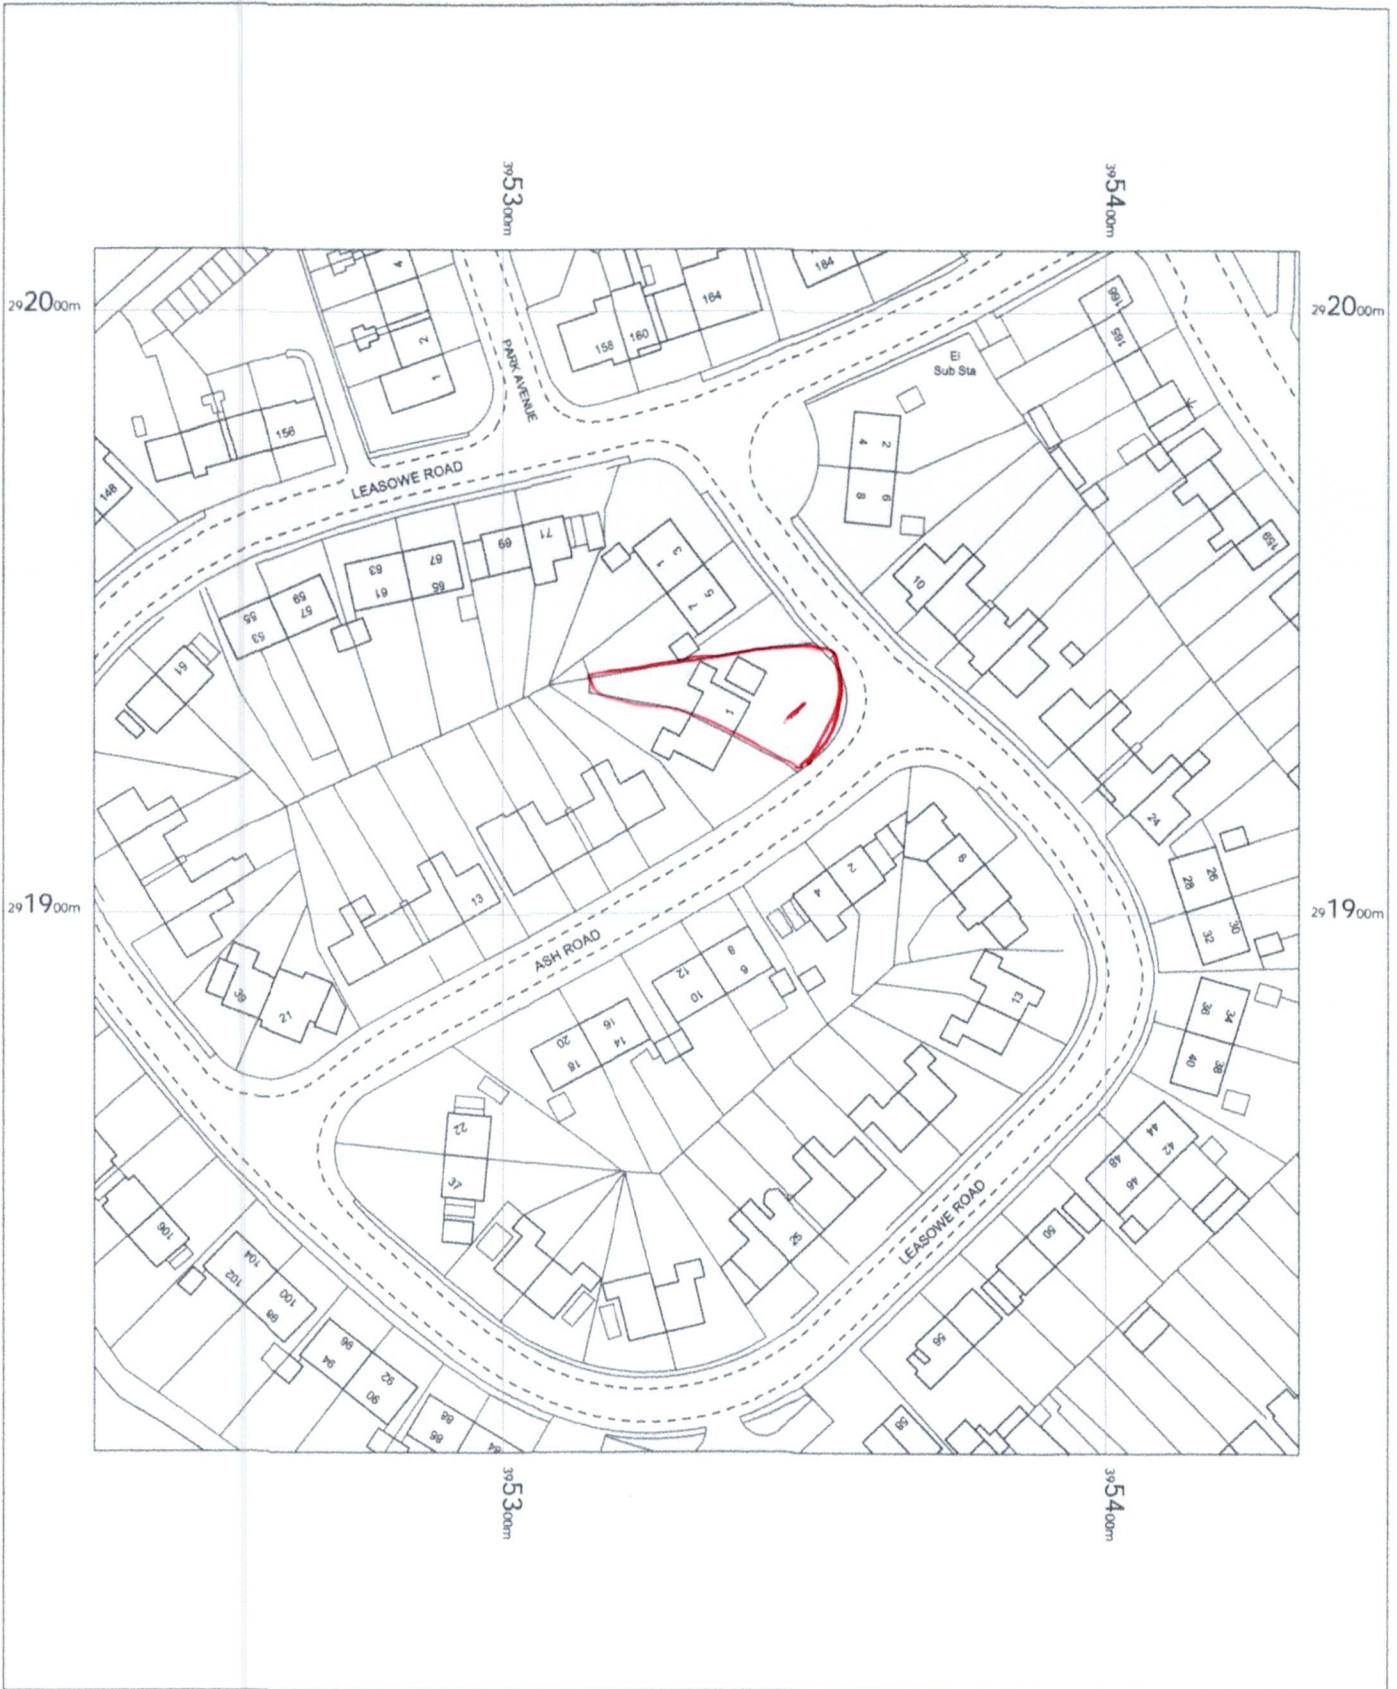

1 Ash Road, DY4 8PQ

1 Ash Road,
Tipton,
Sandwell
DY4 8PQ

OS MasterMap 1250/2500/10000 scale
Saturday, March 9, 2024, ID: MPMBW-01153768
www.blackwellmapping.co.uk

1:1250 scale print at A4, Centre: 395332 E, 291910 N

©Crown Copyright Ordnance Survey. Licence no.
100041041

BLACKWELL'S
MAPPING SERVICES
PERSONAL & PROFESSIONAL MAPPING
www.blackwellmapping.co.uk

TEL: 0800 151 2612
maps@blackwell.co.uk