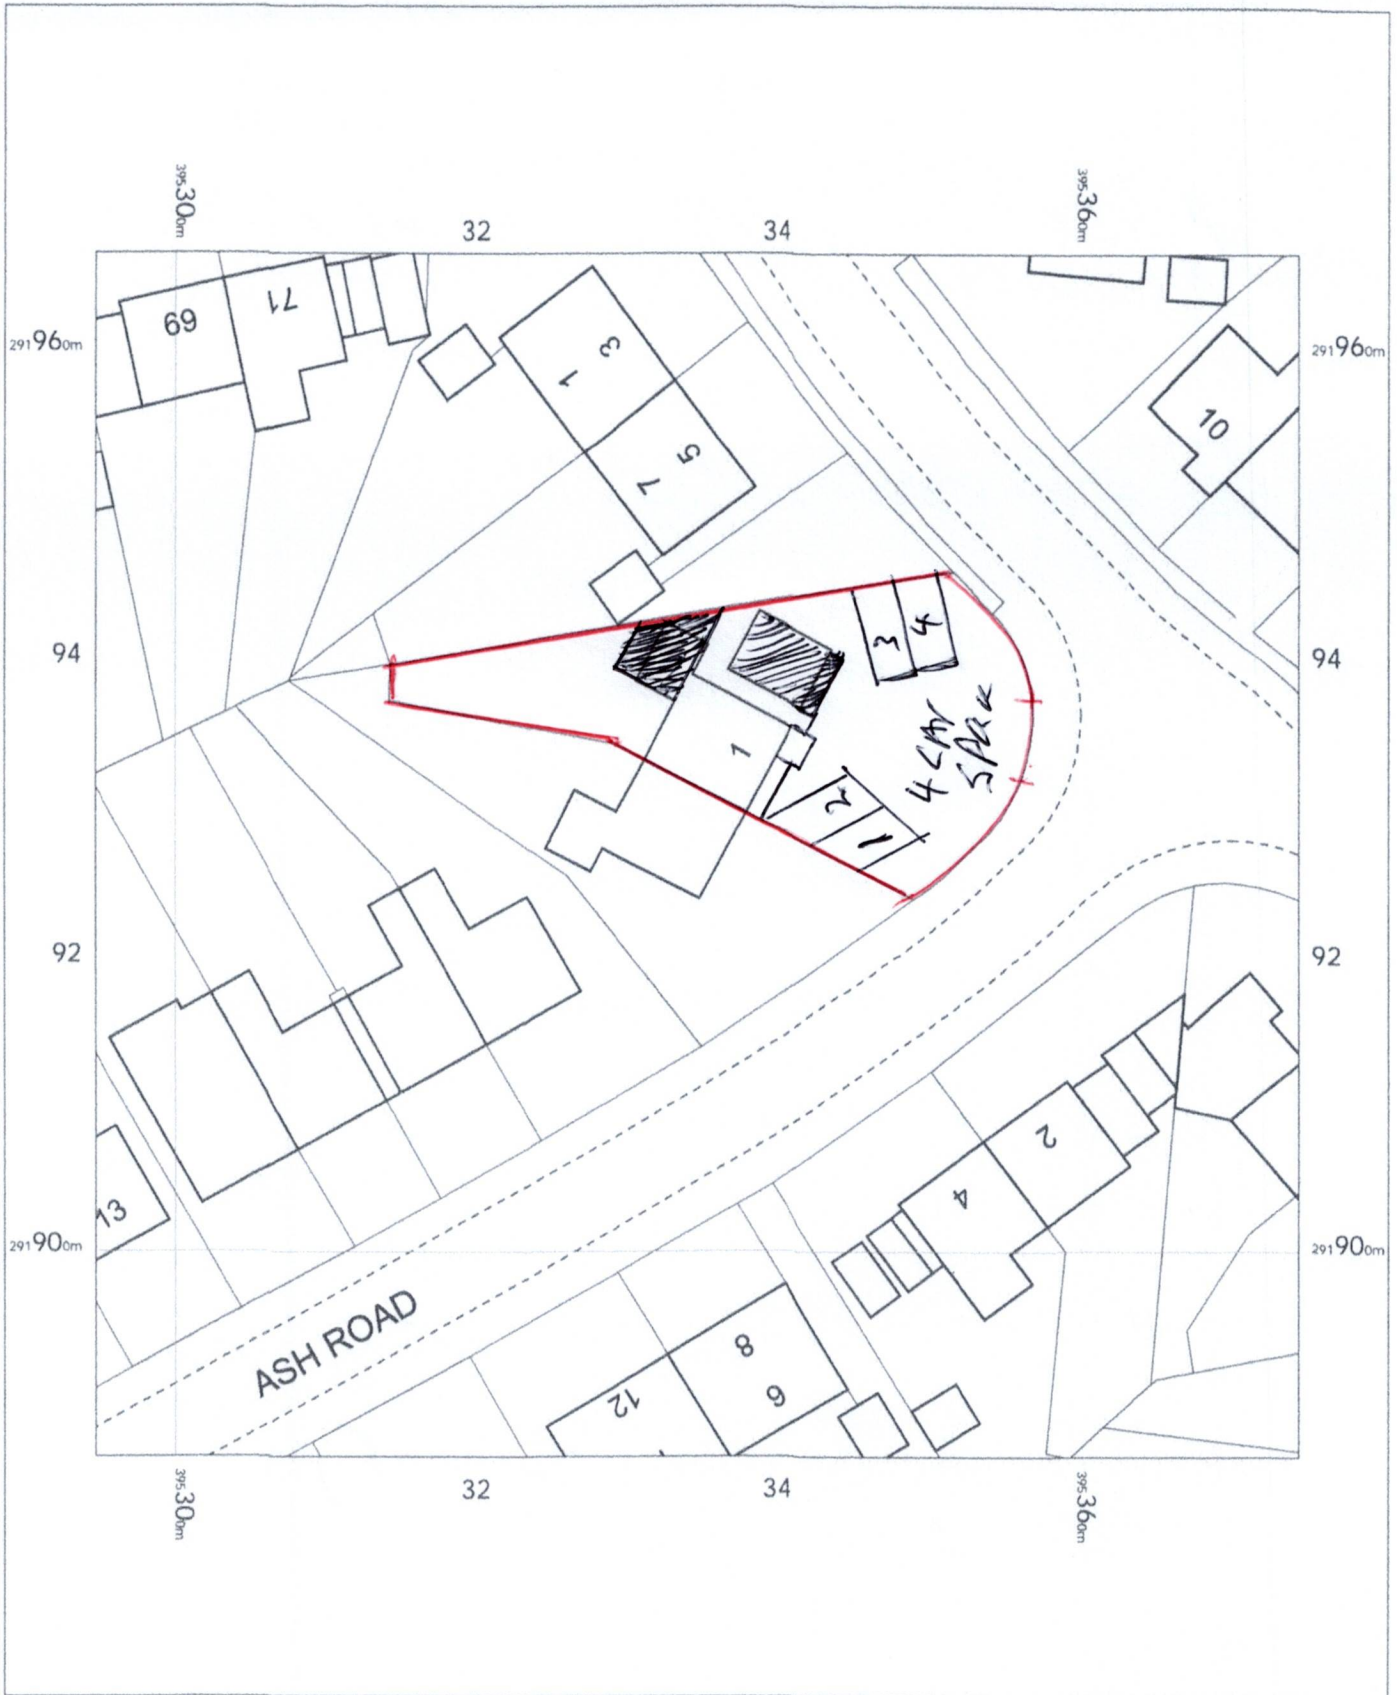

1 Ash Road, DY4 8PQ

1 Ash Road,
Tipton,
Sandwell
DY4 8PQ

OS MasterMap 1250/2500/10000 scale
Saturday, March 9, 2024, ID: MPMBW-01153769
www.blackwellmapping.co.uk

1:500 scale print at A4, Centre: 395335 E, 291926 N

©Crown Copyright Ordnance Survey. Licence no. 100041041

BLACKWELL'S
MAPPING SERVICES
PERSONAL & PROFESSIONAL MAPPING
www.blackwellmapping.co.uk

TEL: 0800 151 2612
maps@blackwell.co.uk