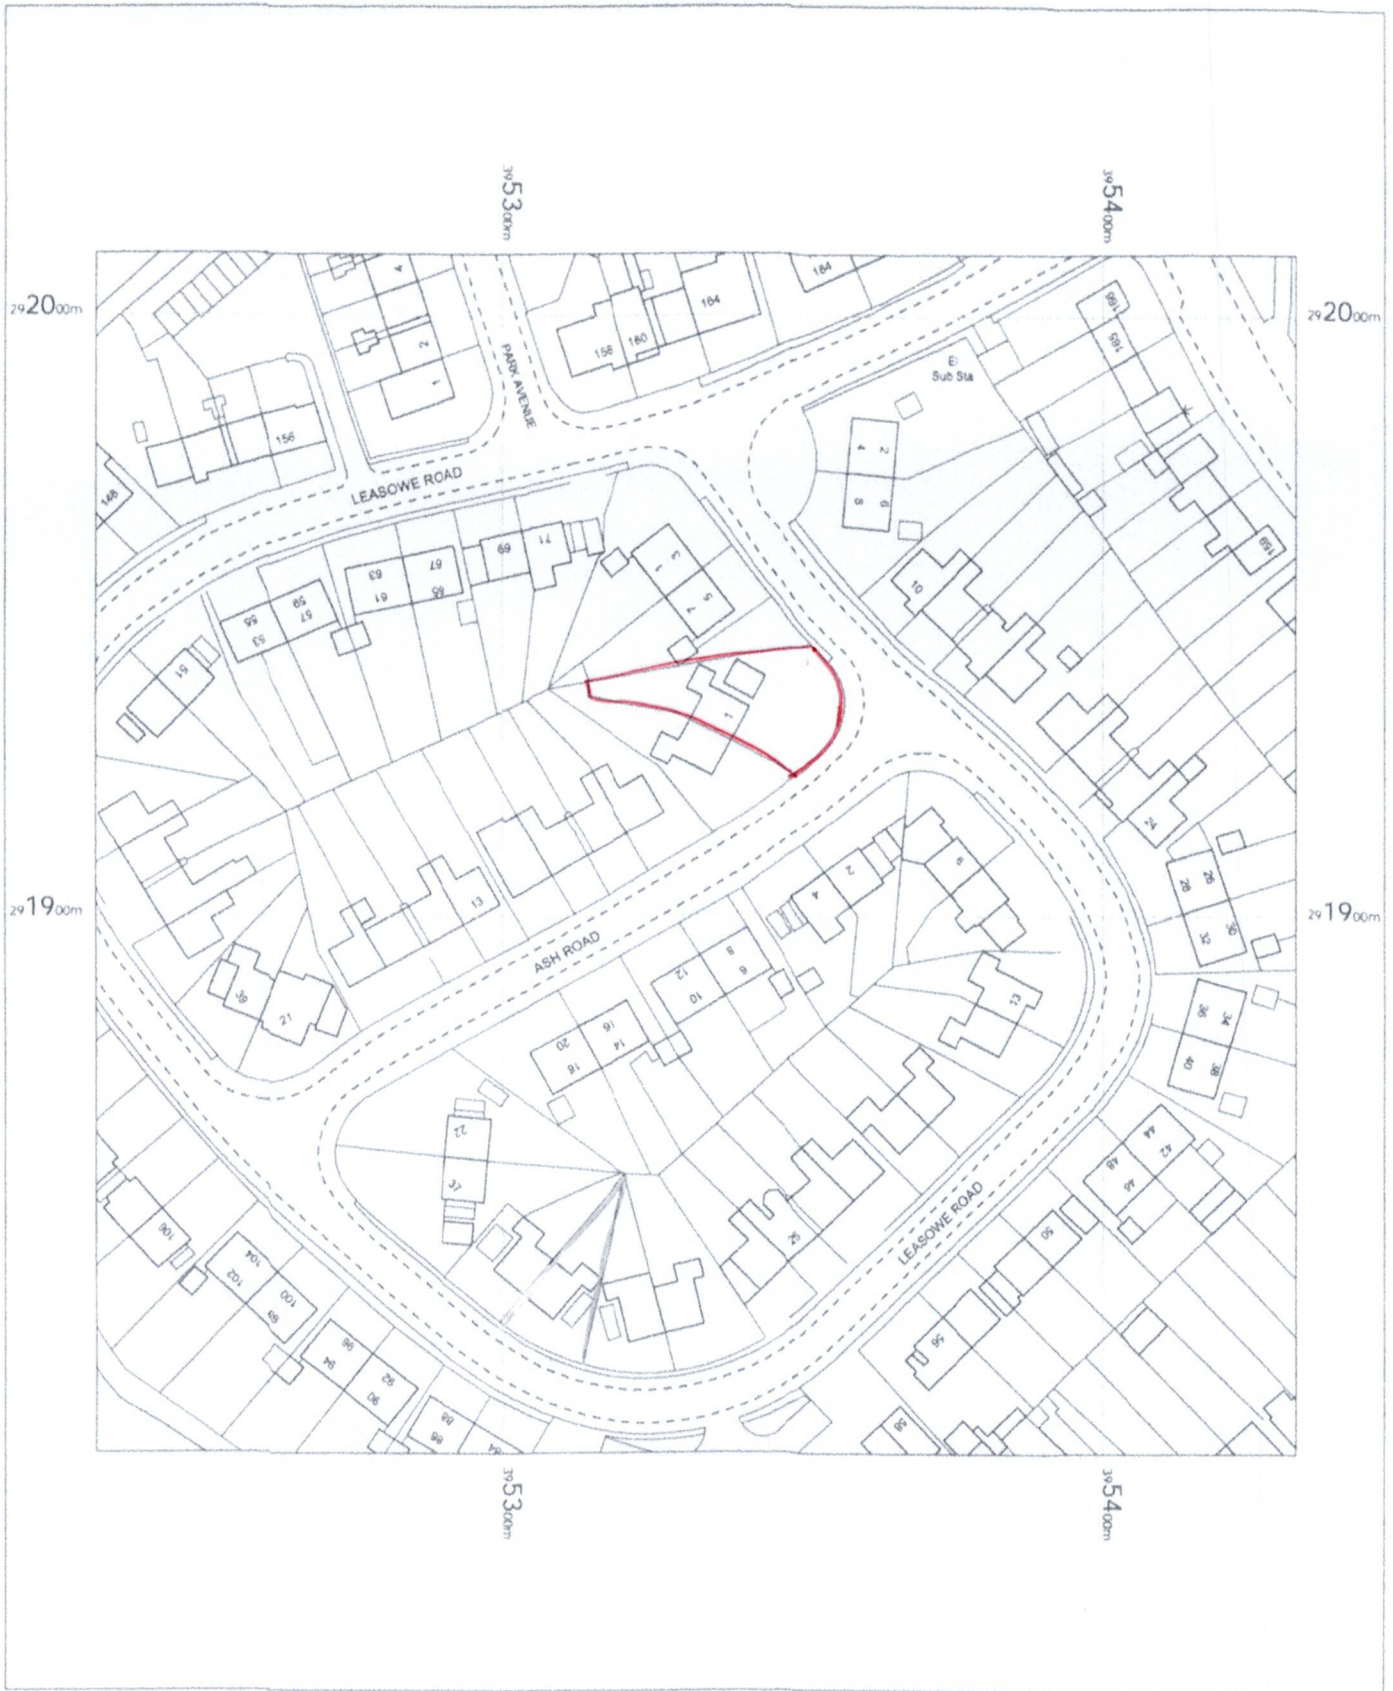

# 1 Ash Road, DY4 8PQ

1 Ash Road,  
Tipton,  
Sandwell  
DY4 8PQ

OS MasterMap 1250/2500/10000 scale  
Saturday, March 9, 2024, ID: MPMBW-01153768  
[www.blackwellmapping.co.uk](http://www.blackwellmapping.co.uk)

1:1250 scale print at A4, Centre: 395332 E, 291910 N

© Crown Copyright Ordnance Survey. Licence no.  
100041041

**BLACKWELL'S**  
MAPPING SERVICES  
PERSONAL & PROFESSIONAL MAPPING  
[www.blackwellmapping.co.uk](http://www.blackwellmapping.co.uk)