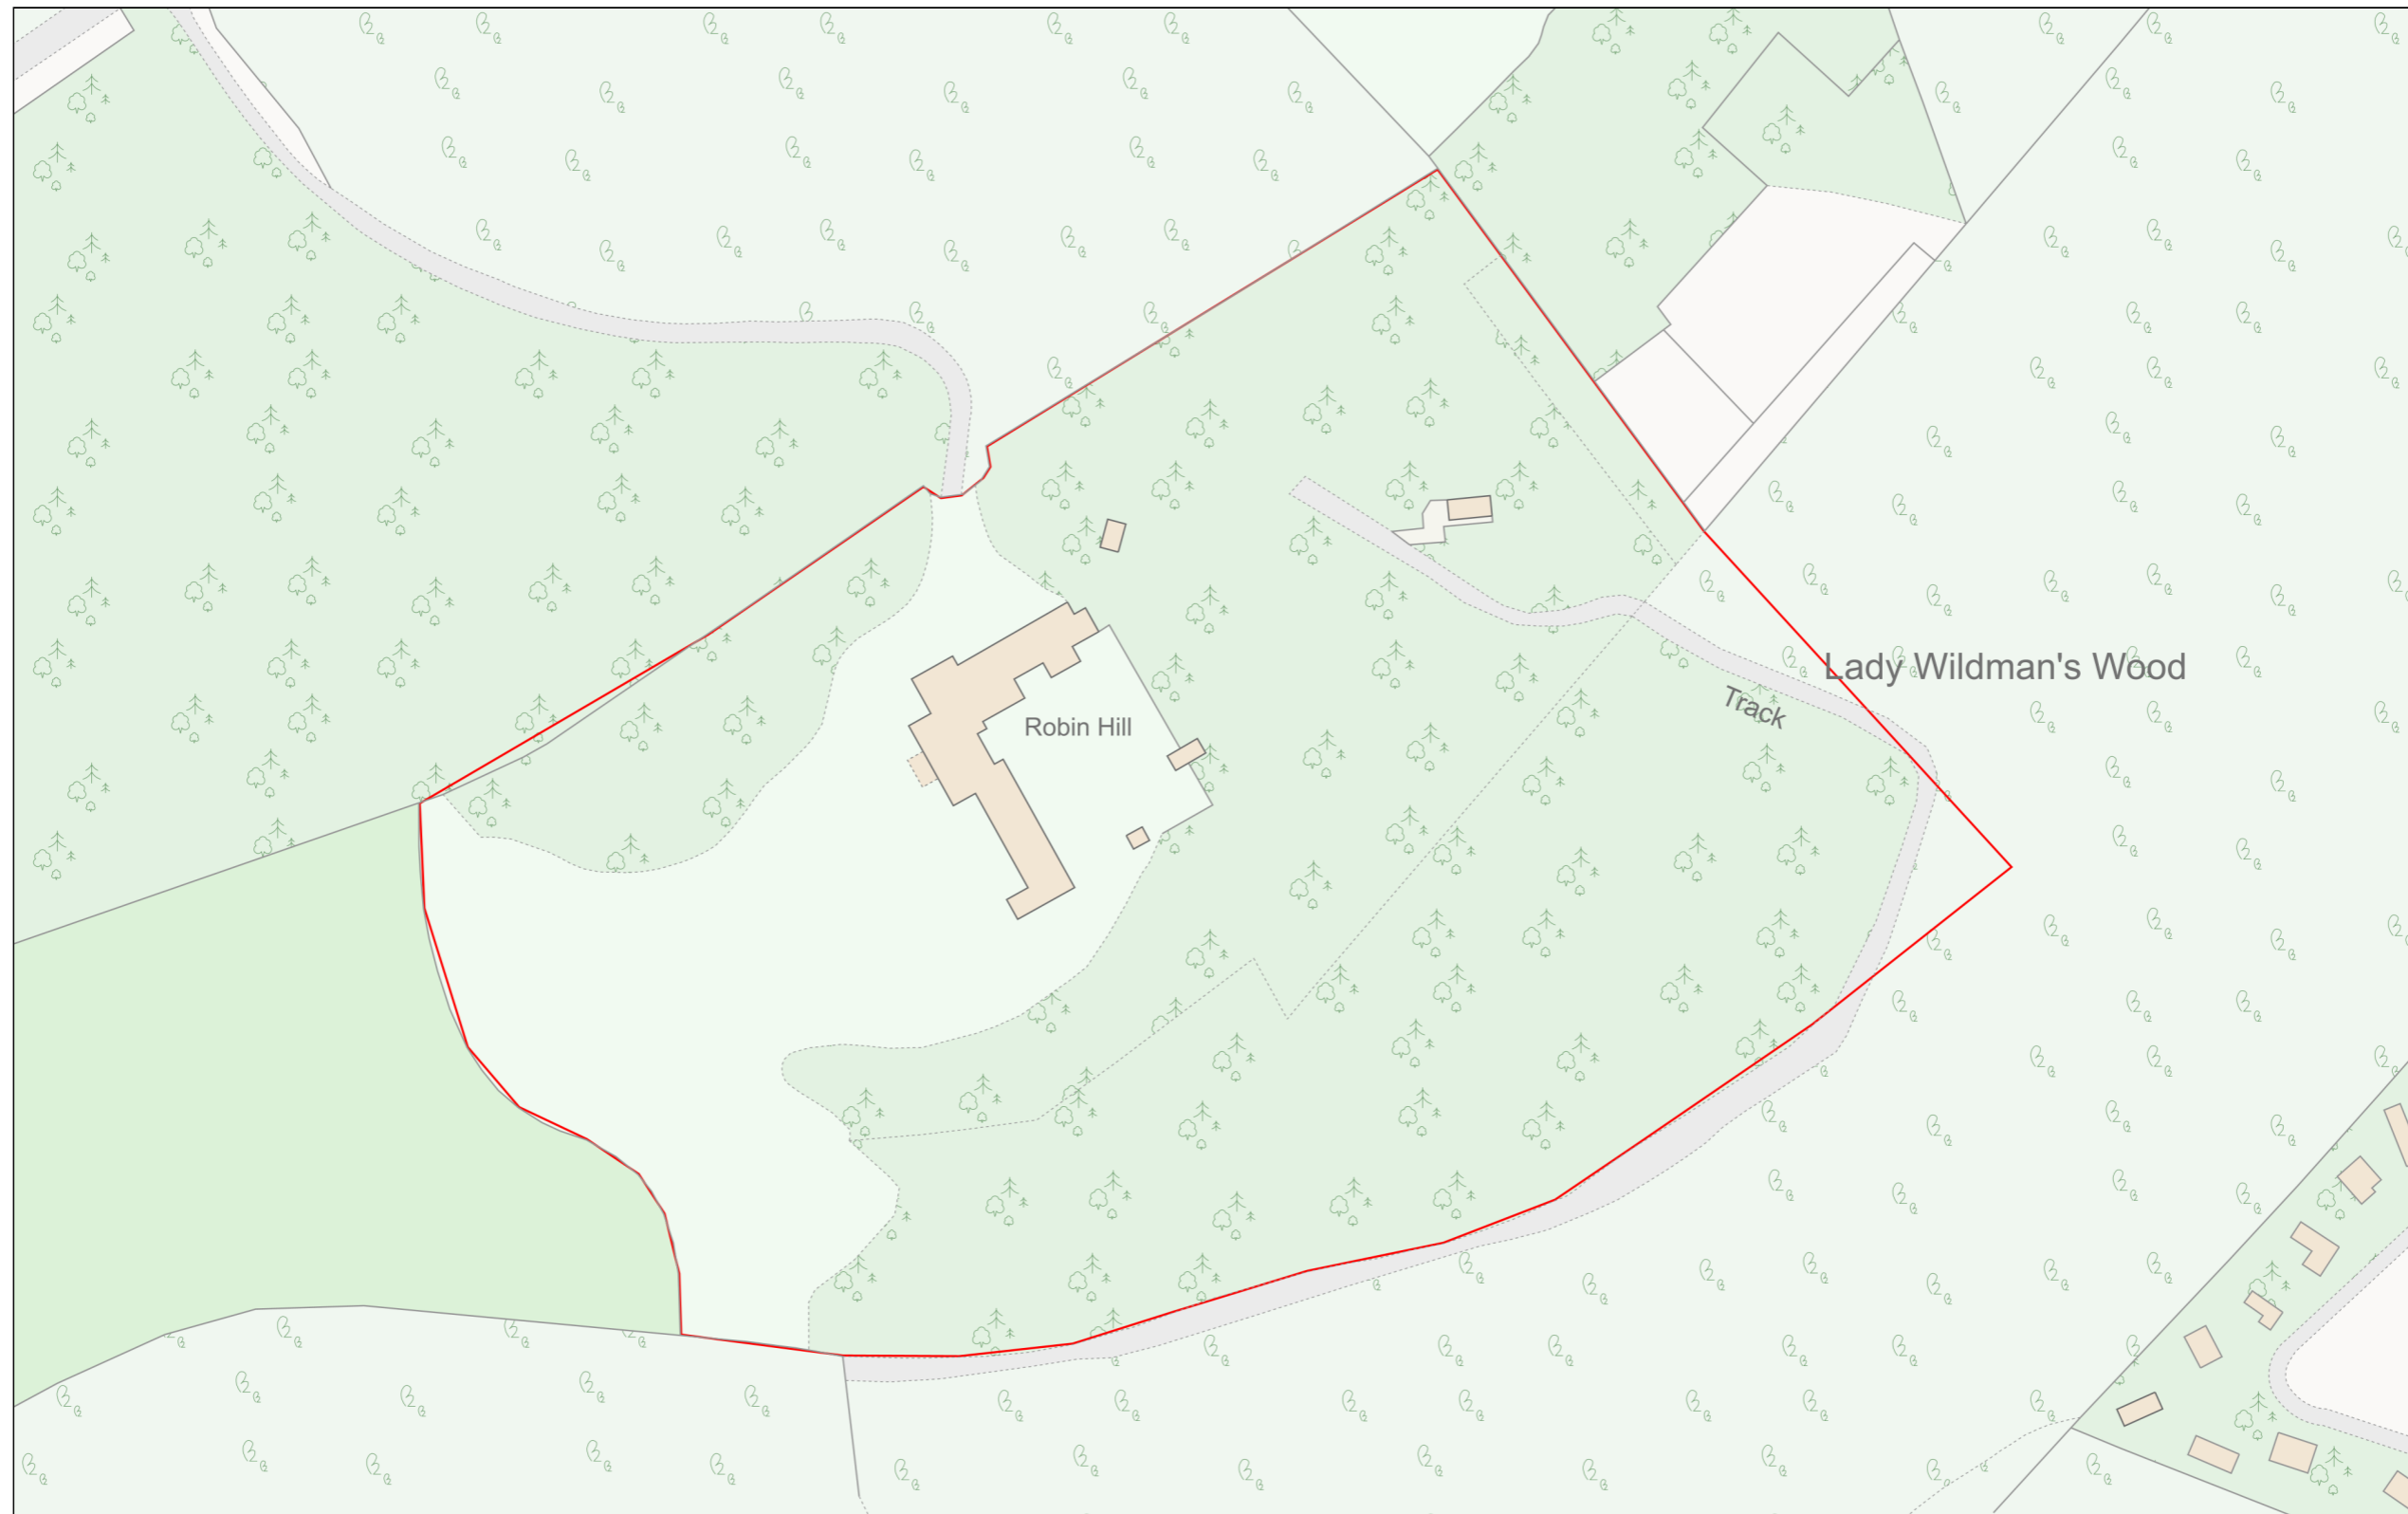

Location Plan

Site Address: Robin Hill, Newstead Abbey Park, Nottingham Road, Ravenshead, NG15 8GE

Date Produced: 23-Mar-2024

Scale: 1:1250 @A3

Planning Portal Reference: PP-12918465v1