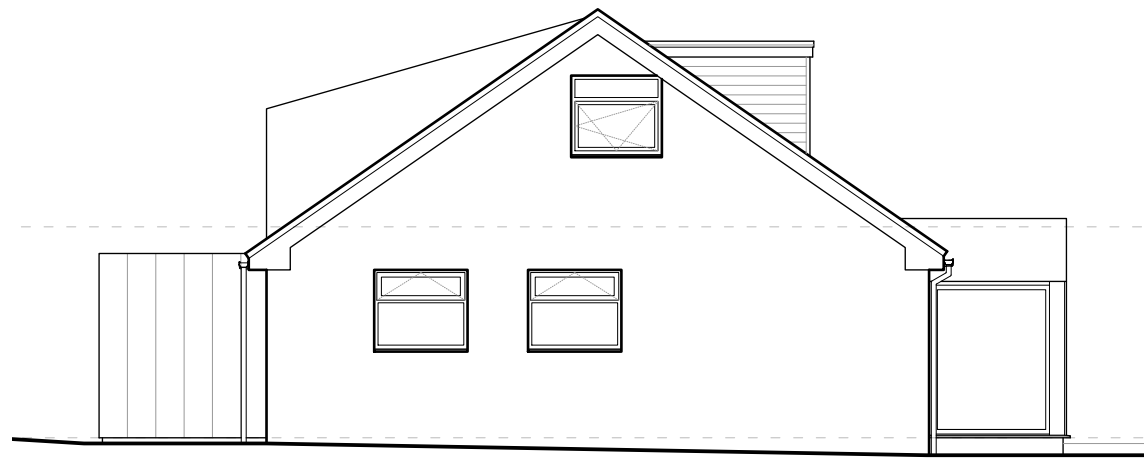

Side Elevation

Front Elevation

Side Elevation

Rear Elevation

Project Title:	18 Birchwood Drive, Ravenshead, Nottinghamshire, NG15 9EE	Scale:	1 : 100 @ A3
In Partnership With:	-	Drawing No:	18BD-A102
Drawing Title:	Proposed Elevations	Revision:	-