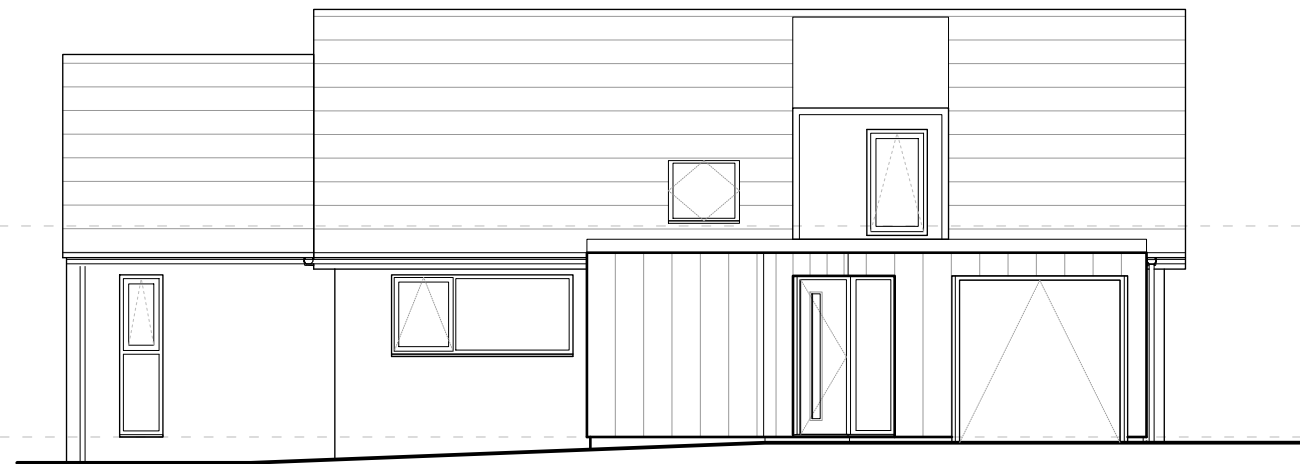

Side Elevation

Front Elevation

Side Elevation

Rear Elevation

Project Title:	18 Birchwood Drive, Ravenshead, Nottinghamshire, NG15 9EE	Scale:	1 : 100 @ A3
In Partnership With:	-	Drawing No:	18BD-A102
Drawing Title:	Proposed Elevations	Revision:	-