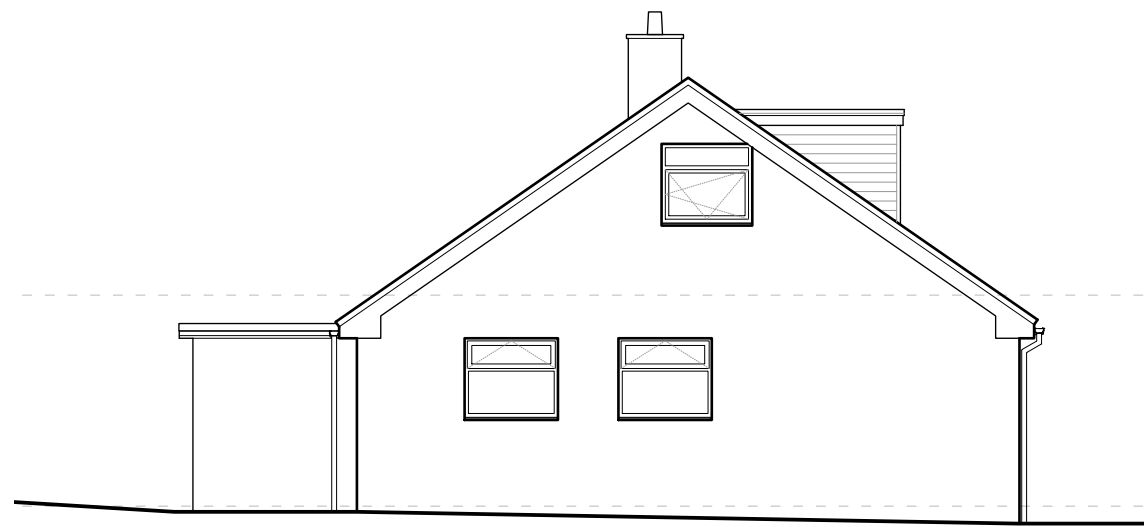

Side Elevation

Front Elevation

Side Elevation

Rear Elevation

Project Title: 18 Birchwood Drive, Ravenshead, Nottinghamshire, NG15 9EE		Scale: 1 : 100 @ A3
In Partnership With: -		Drawing No: 18BD-A102
Drawing Title: Proposed Elevations		Revision: -