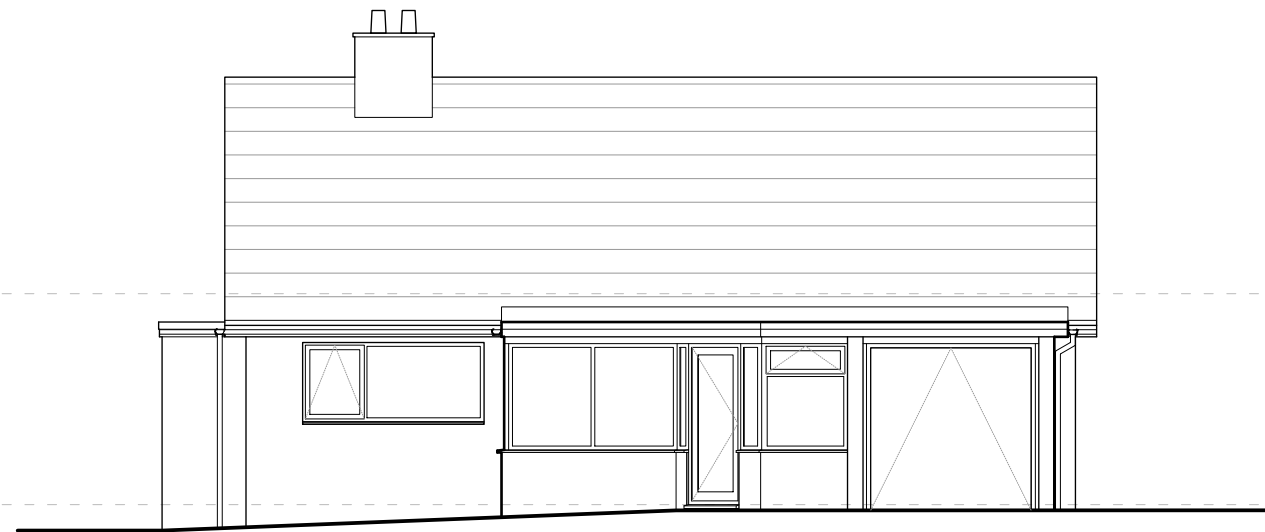

Side Elevation

Front Elevation

Side Elevation

Rear Elevation

Project Title: 18 Birchwood Drive, Ravenshead, Nottinghamshire, NG15 9EE		Scale: 1 : 100 @ A3
In Partnership With: -		Drawing No: 18BD-A102
Drawing Title: Proposed Elevations		Revision: -