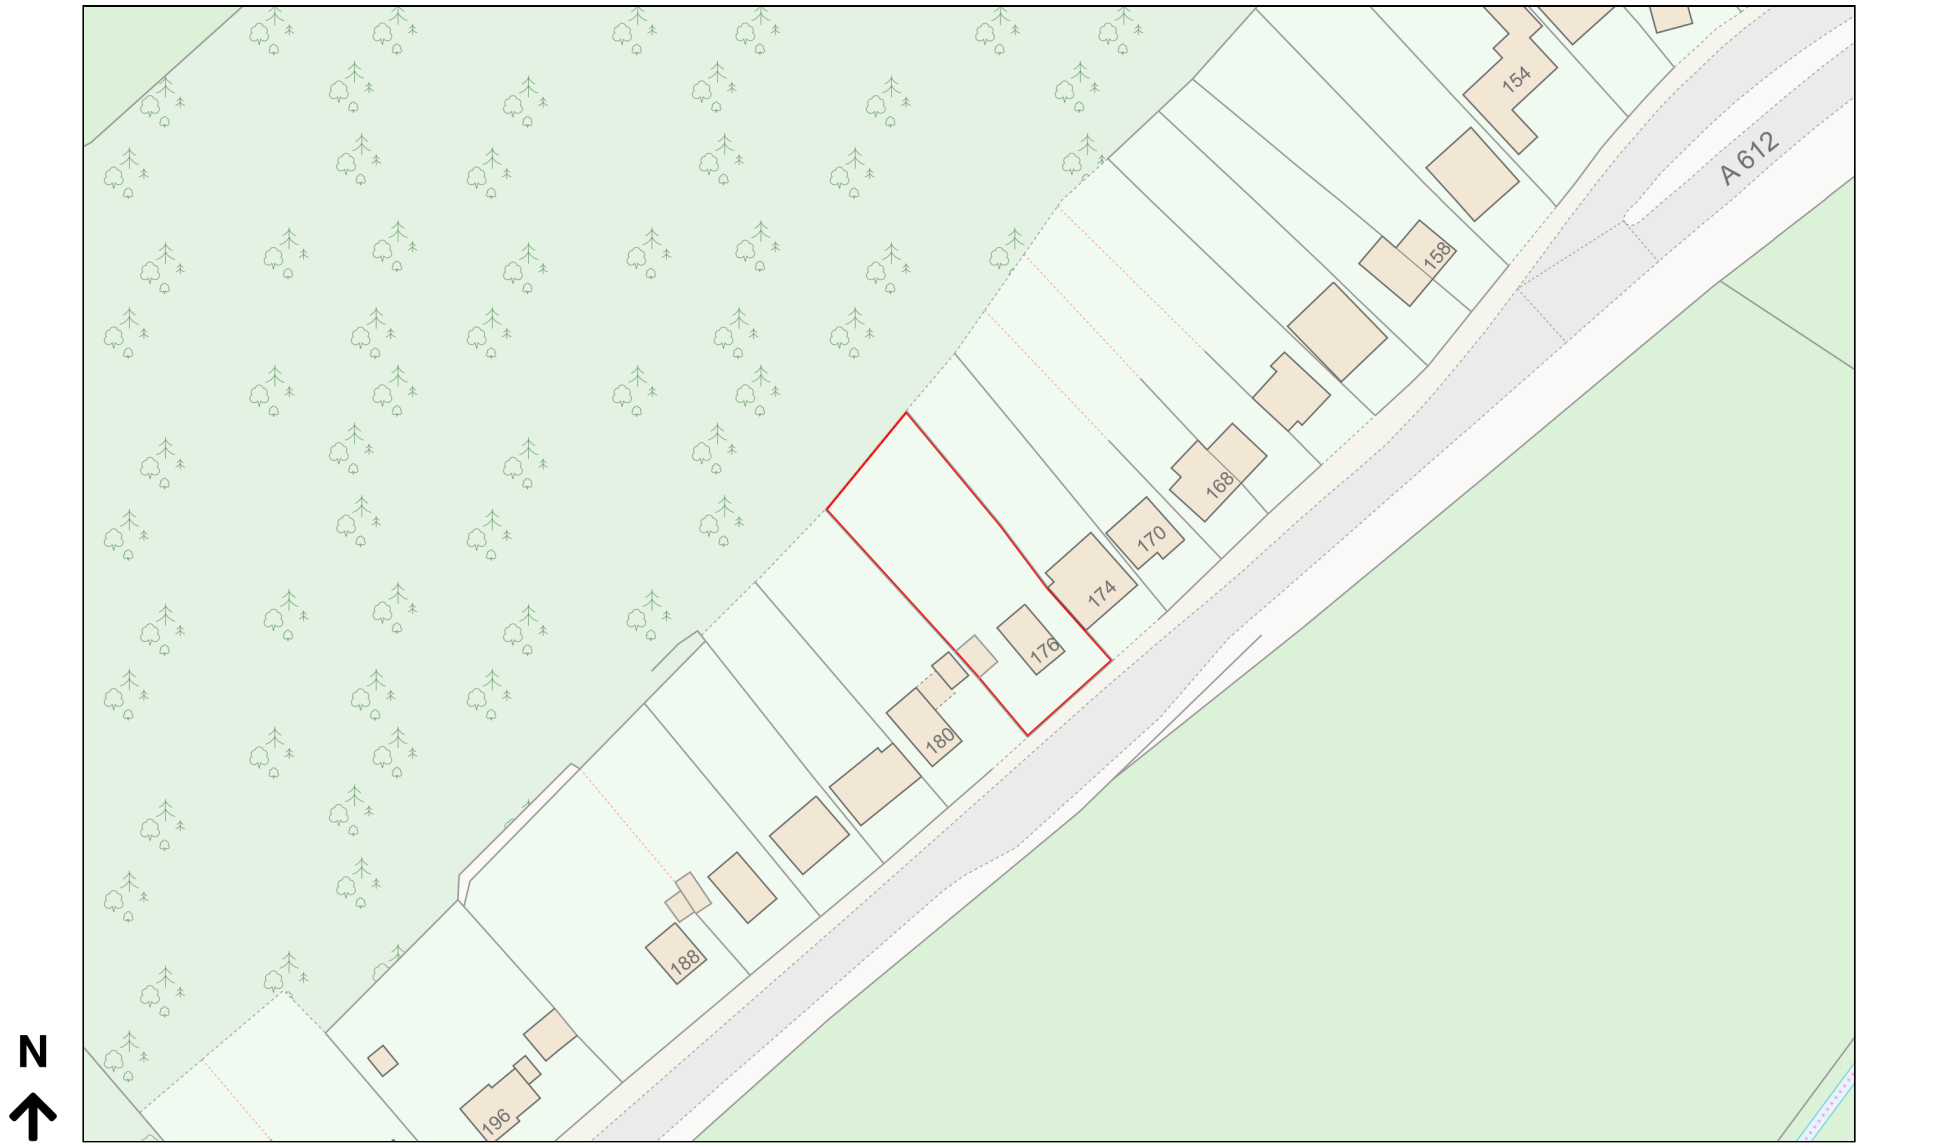

# Location Plan

Site Address: 176, Nottingham Road, Burton Joyce, NG14 5BD

Date Produced: 27-Mar-2024

Scale: 1:1250 @A4

Planning Portal Reference: PP-12910157v1