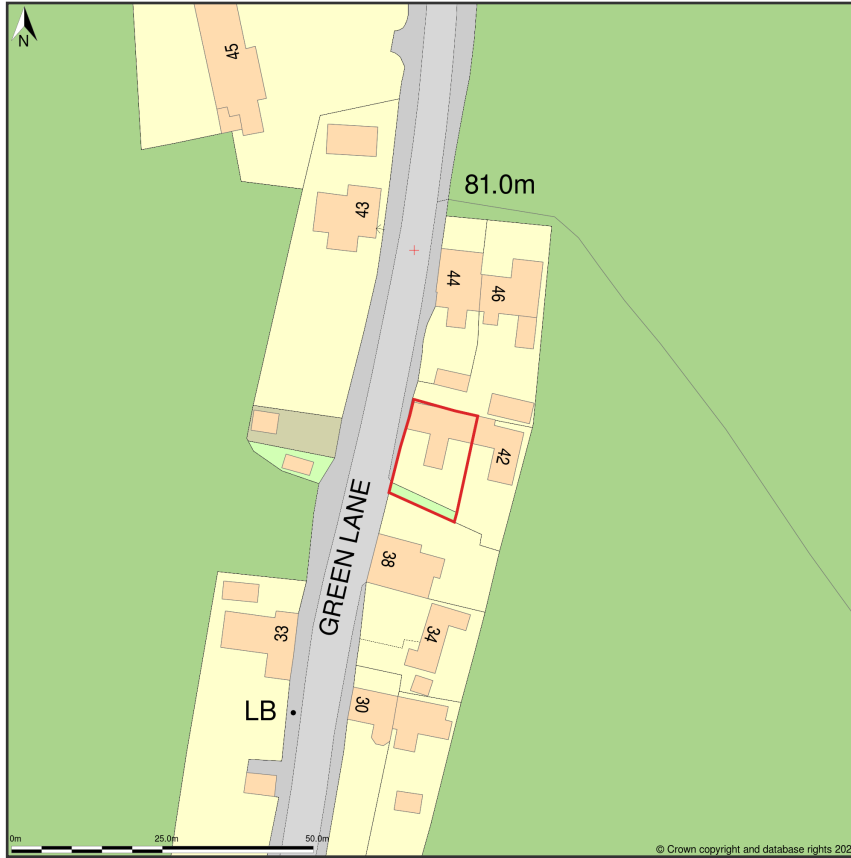

40, Green Lane, Lambley, Nottinghamshire, NG4 4QE

Location Plan shows area bounded by: 462972.26, 345716.3 463113.69, 345857.72 (at a scale of 1:1250), OSGridRef: SK63044578. The representation of a road, track or path is no evidence of a right of way. The representation of features as lines is no evidence of a property boundary.

Produced on 6th Apr 2024 from the Ordnance Survey National Geographic Database and incorporating surveyed revision available at this date. Reproduction in whole or part is prohibited without the prior permission of Ordnance Survey. © Crown copyright 2024. Supplied by www.buyaplan.co.uk a licensed Ordnance Survey partner (100053143). Unique plan reference: #00891189-0511B7.