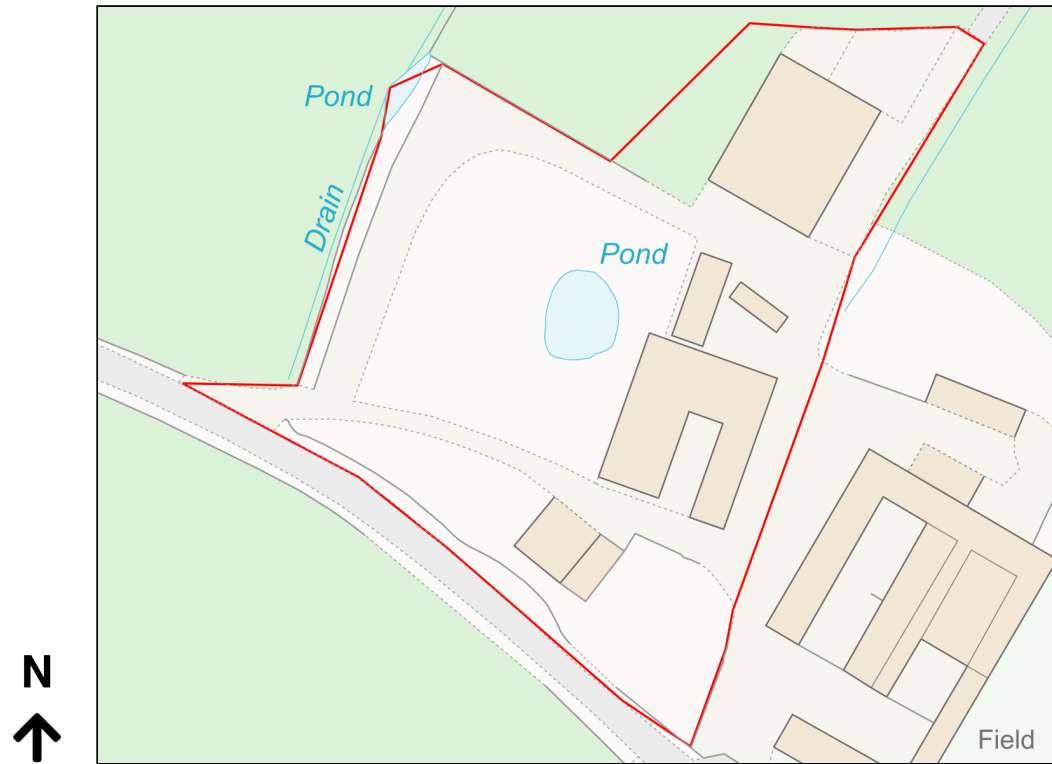

Location Plan

Site Address: Yew Tree Farm, Station Road, Laxfield, IP13 8HG

Date Produced: 21-Apr-2024

Scale: 1:1250 @A4

Planning Portal Reference: PP-12996453v1