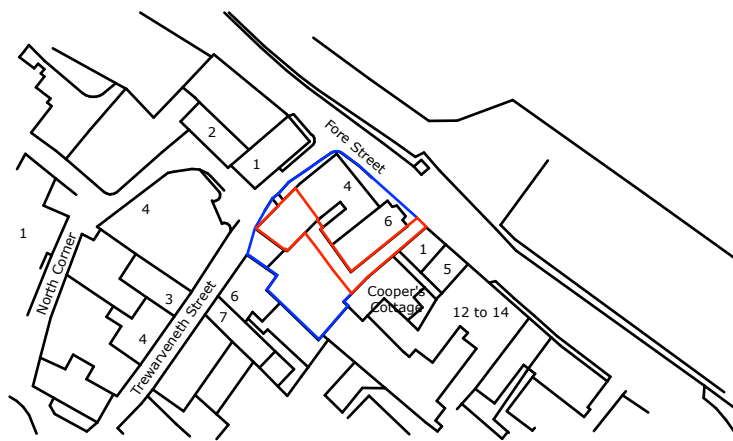

Site Layout (Block Plan) 1:500

Site Location Plan 1:1250

© Crown copyright and database rights 2024 OS 100054135.
Produced on 26 March 2024 from the OS National Geographic Database.
Supplied by UKPlanningMaps.com. Unique plan reference: b90e/uk/1078563/1452195

1:1250

1:100

1:500

PLANNING STAGE
Creation of studio apartment
Cooper's Court, Newlyn
For Mrs S C. Bick

Title	Location & Block Plan
Drawing No.	2062.000
Date	Mar 2023
A4	1:1250