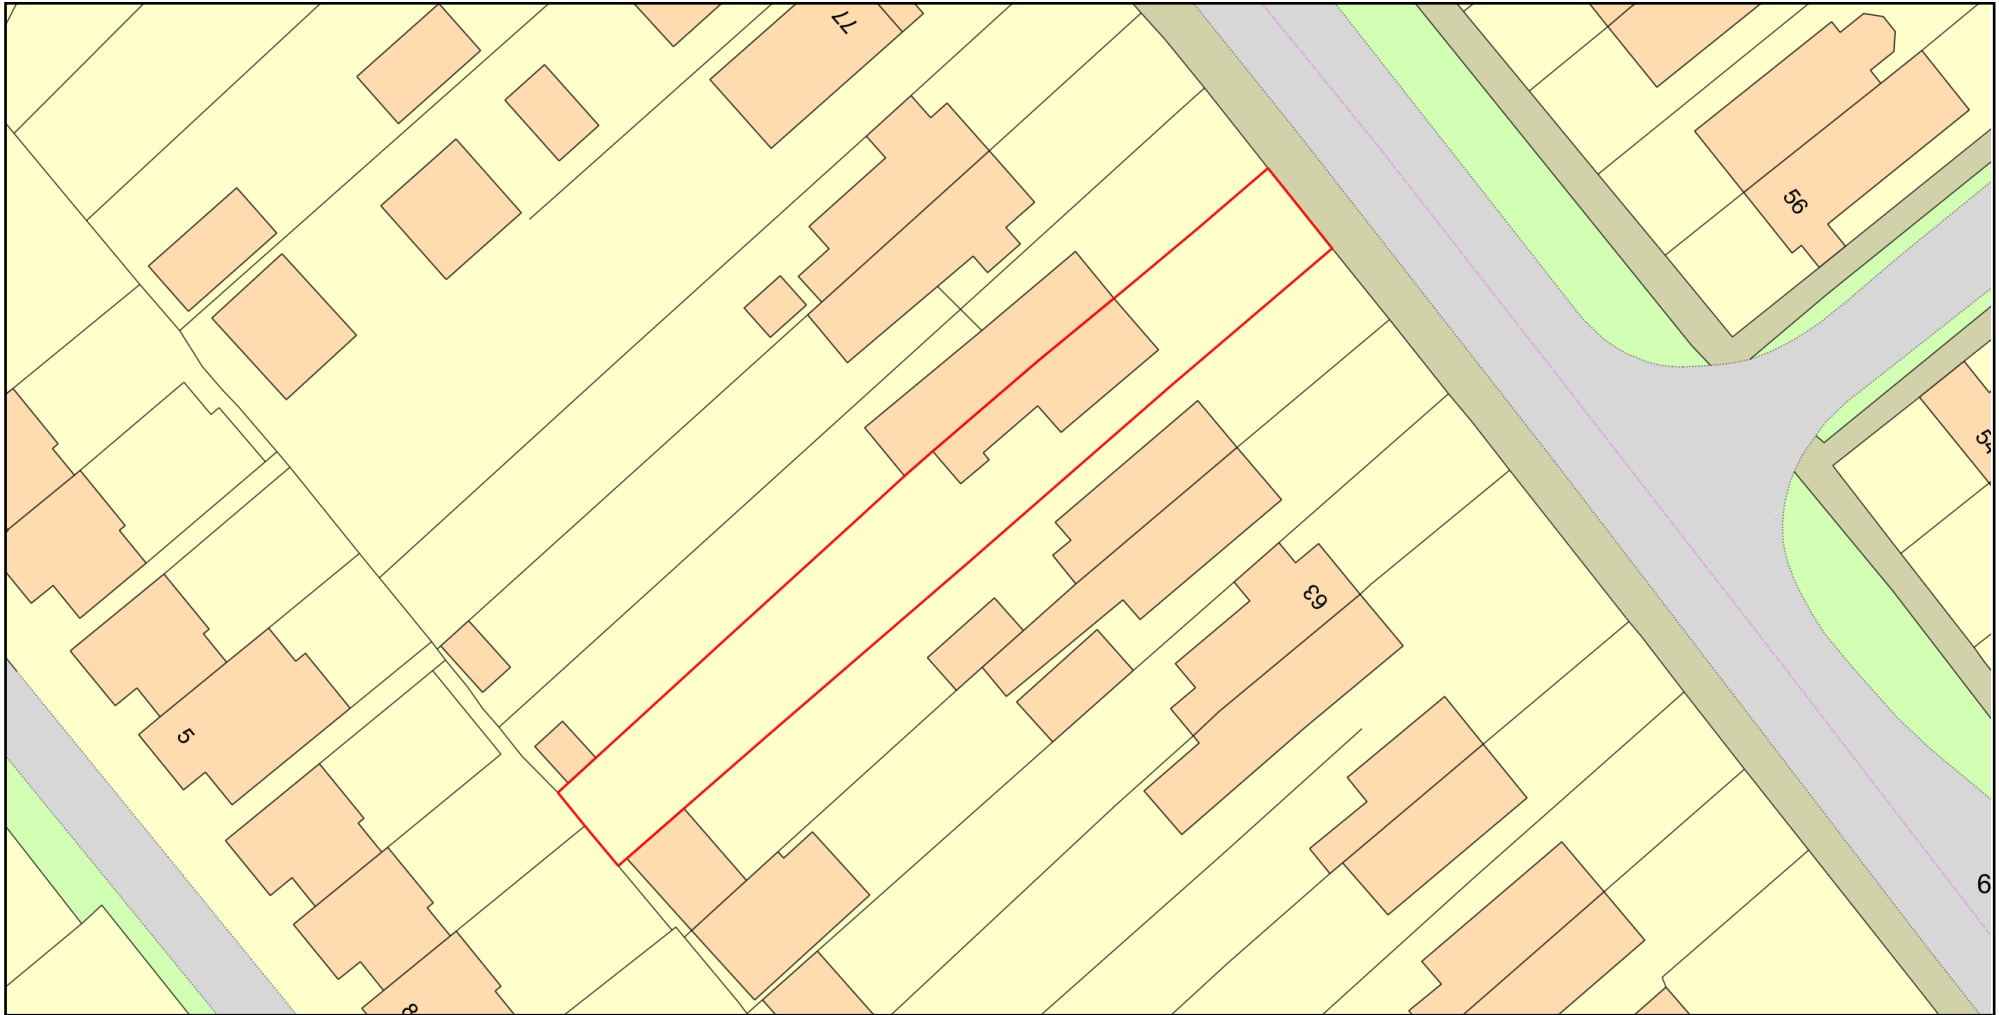

# Existing Block Plan - 69 Salisbury Road

Plan Produced for: T. Stubbs  
Date Produced: 26 Sep 2023  
Plan Reference Number: TQRQM23269193719075  
Scale: 1:500 @ A4