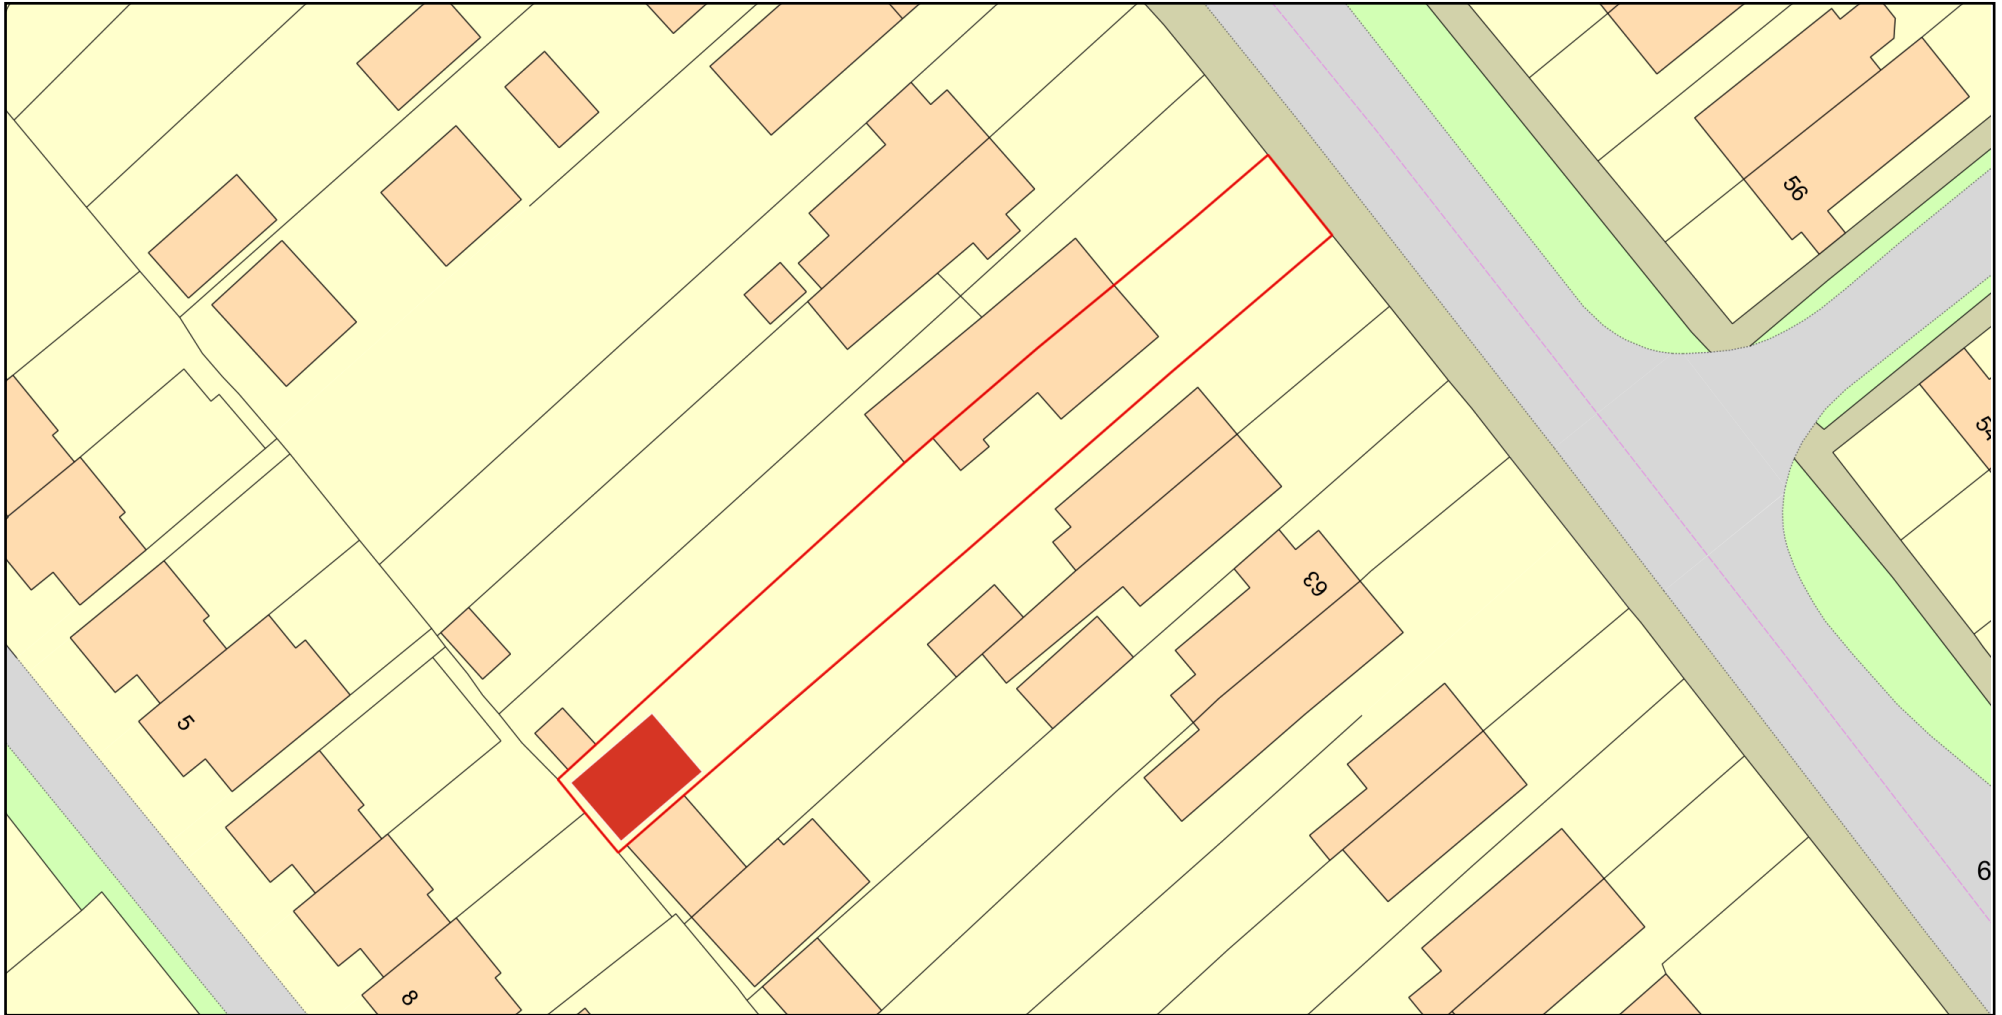

Proposed Block Plan - 69 Salisbury Road

Plan Produced for: T.Stubbs
Date Produced: 26 Sep 2023
Plan Reference Number: TQRQM23269191901477
Scale: 1:500 @ A4