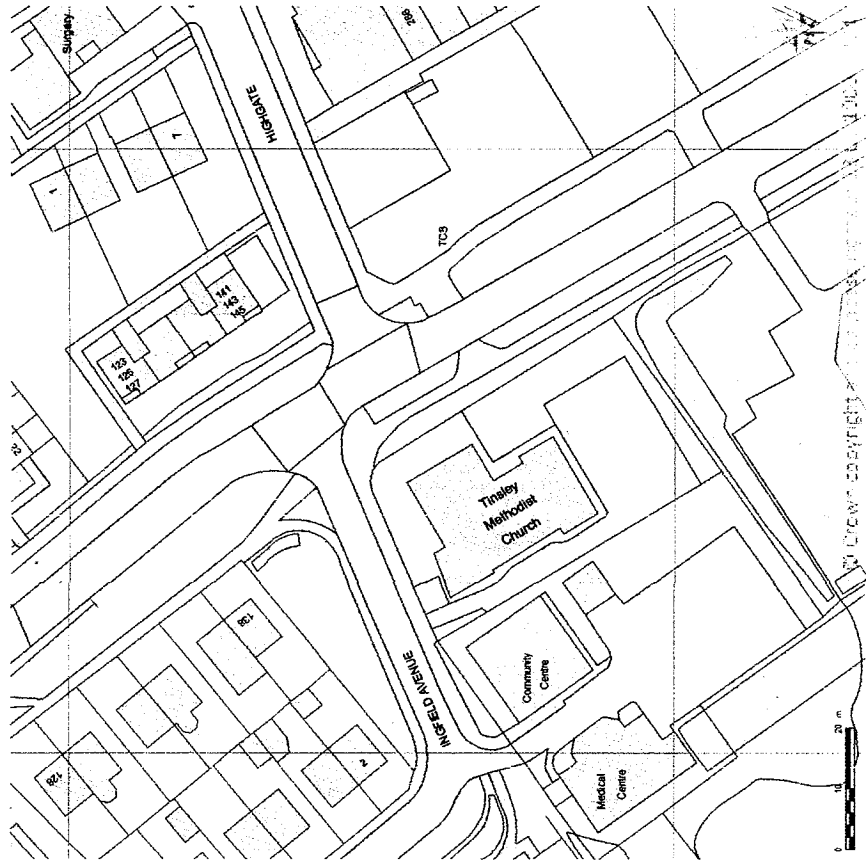

SITE LOCATION PLAN

AREA 2 HA

SCALE 1:1250 on A4

CENTRE COORDINATES: 440253, 390639

Supplied by Streetwise Maps Ltd

[www.streetwise.net](http://www.streetwise.net)

Licence No: 100047474

23/11/2023 18:29

BLOCK/SITE PLAN

AREA 90m x 90m

SCALE 1:500 on A4

CENTRE COORDINATES: 440255, 390616

Supplied by Streetwise Maps Ltd

[www.streetwise.net](http://www.streetwise.net)

Licence No: 100047474

24/11/2023 10:57:52