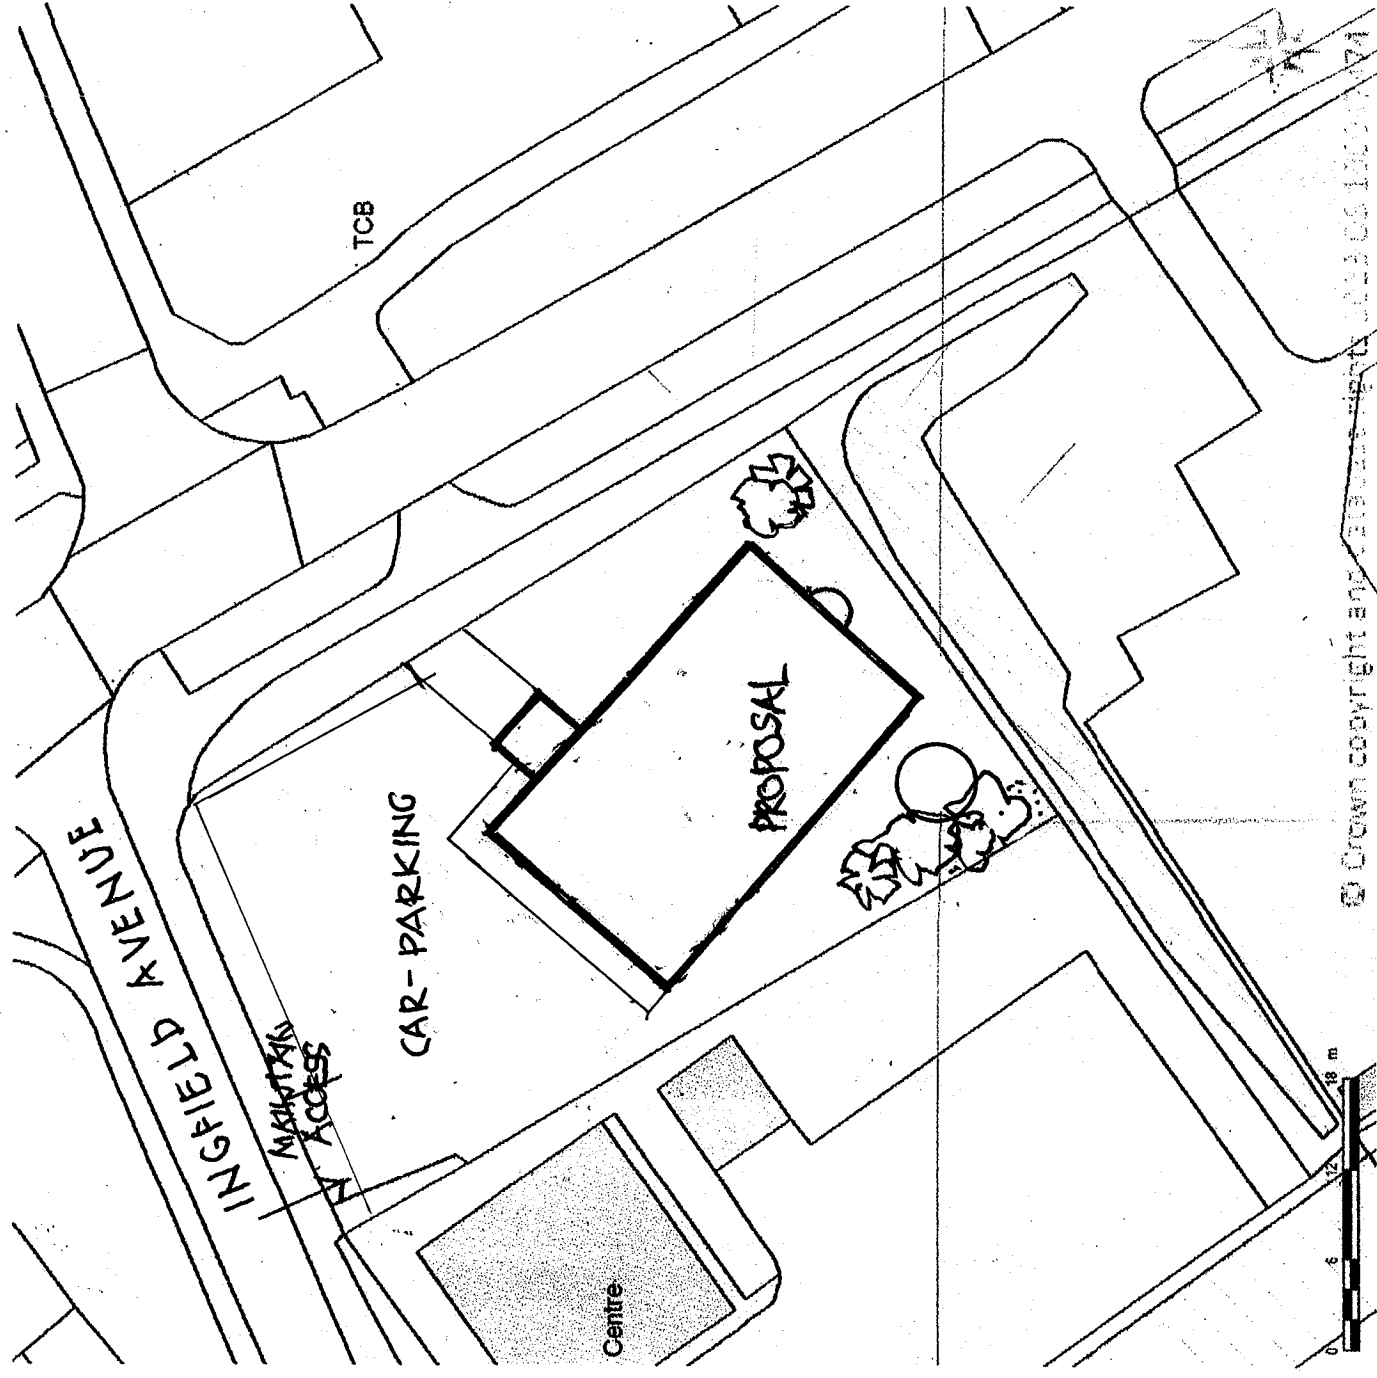

SITE LOCATION PLAN

AREA 2 HA

SCALE 1:1250 on A4

CENTRE COORDINATES: 440253, 390639

Supplied by Streetwise Maps Ltd

[www.streetwise.net](http://www.streetwise.net)

Licence No: 100047474

23/11/2023 18:29

BLOCK/SITE PLAN

AREA 90m x 90m

SCALE 1:500 on A4

CENTRE COORDINATES: 440255, 390616

Supplied by Streetwise Maps Ltd

[www.streetwise.net](http://www.streetwise.net)

Licence No: 100047474

24/11/2023 10:57:52