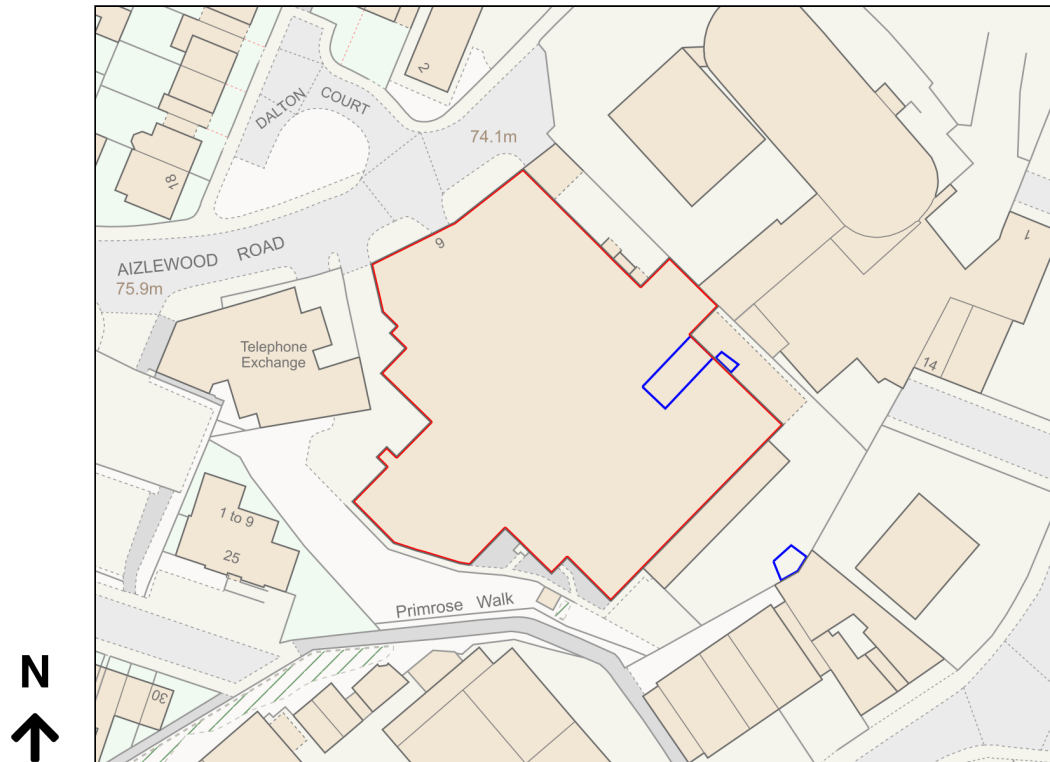

Location Plan

Site Address: A & S Motors, Unit 9, Aizlewood Road, Sheffield, S8 0YX

Date Produced: 18-Mar-2024

Scale: 1:1250 @A4

Planning Portal Reference: PP-12866095v1