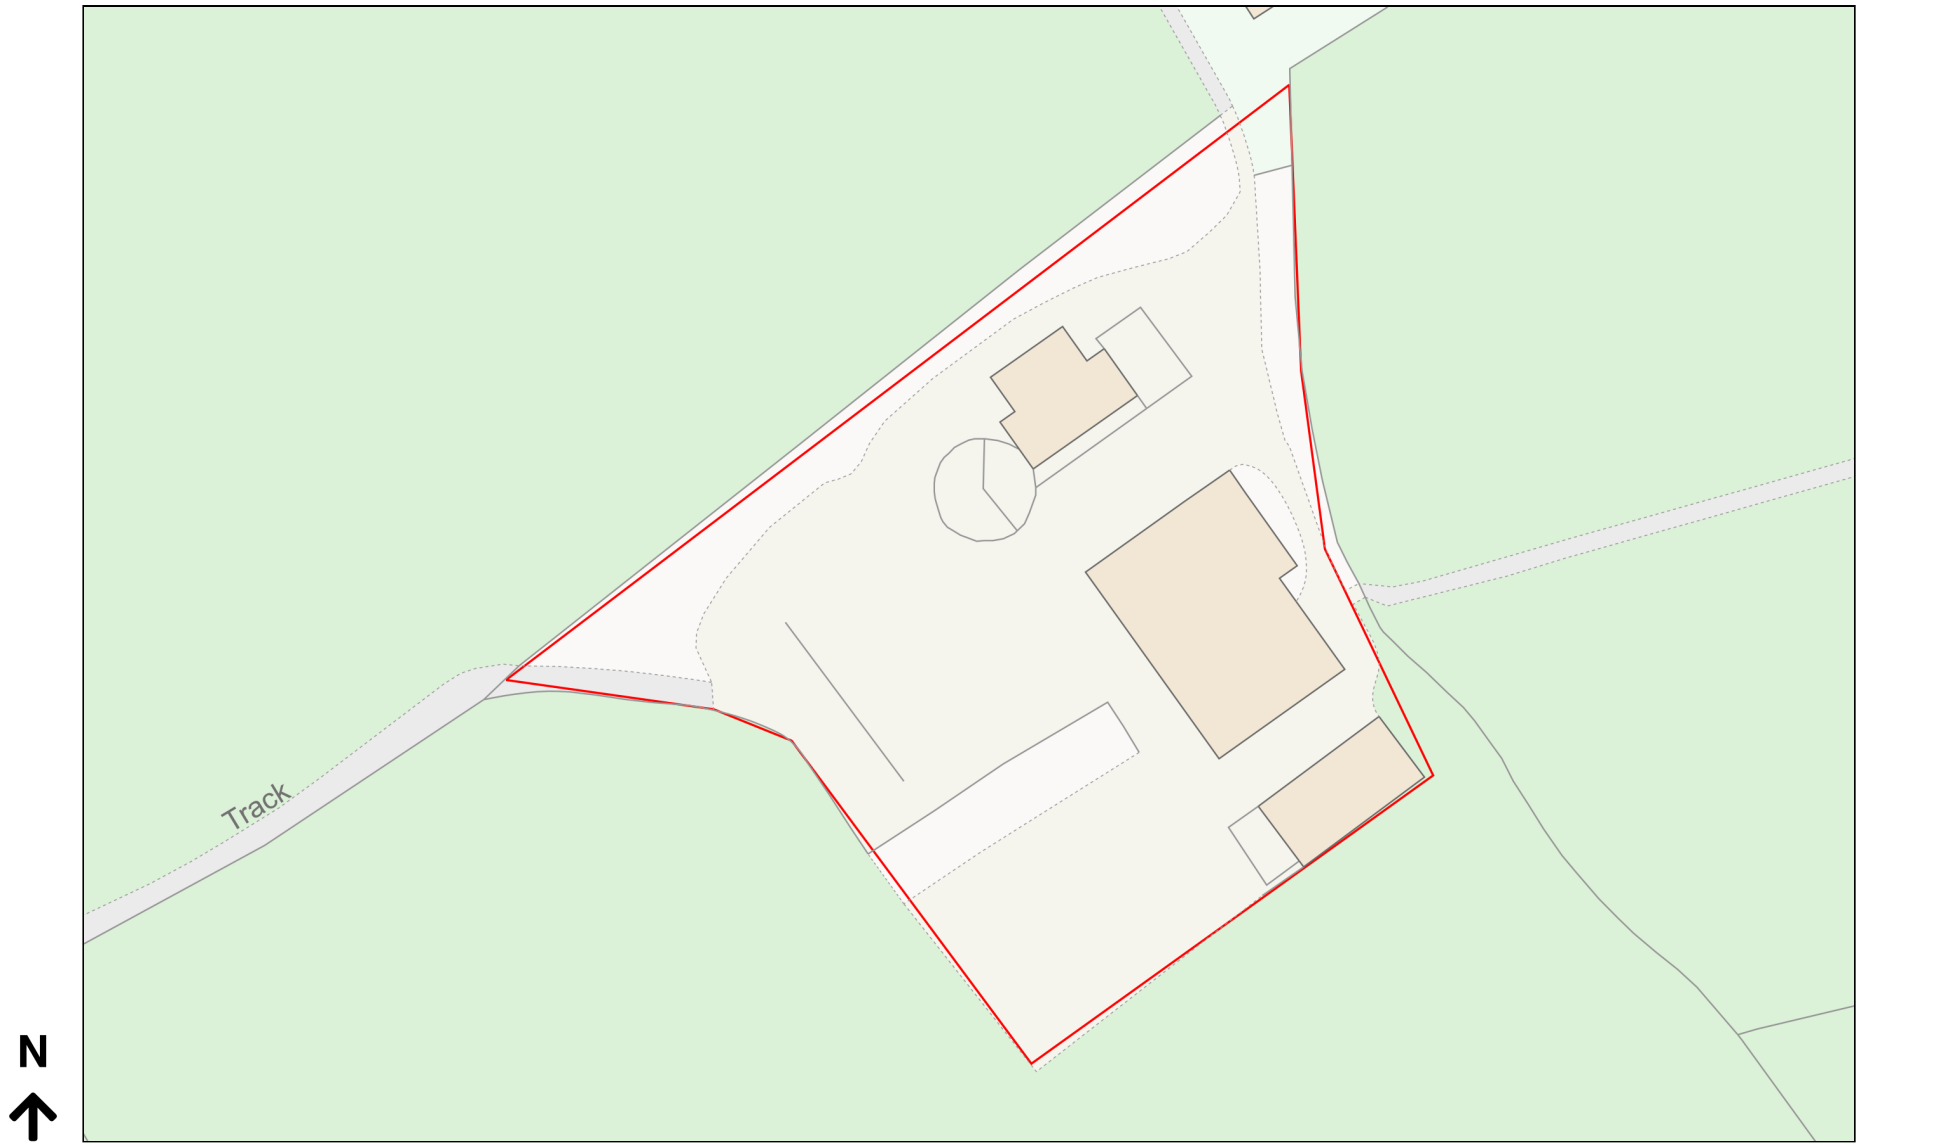

Location Plan

Site Address: Wootton Grounds Farm, Lower Road, Dinton, HP17 8TP

Date Produced: 22-Apr-2024

Scale: 1:1250 @A4

Planning Portal Reference: PP-12999839v1