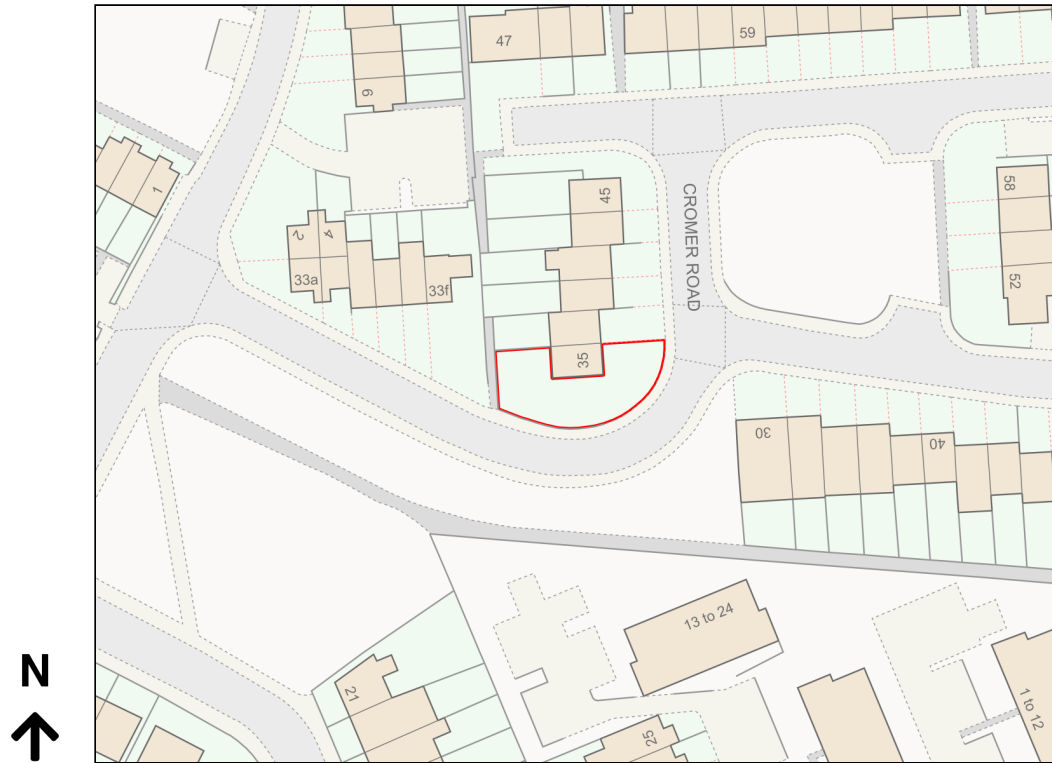

Location Plan

Site Address: 35, Cromer Road, New Barnet, Barnet, EN5 5HT

Date Produced: 19-Apr-2024

Scale: 1:1250 @A4

Planning Portal Reference: PP-12993766v1