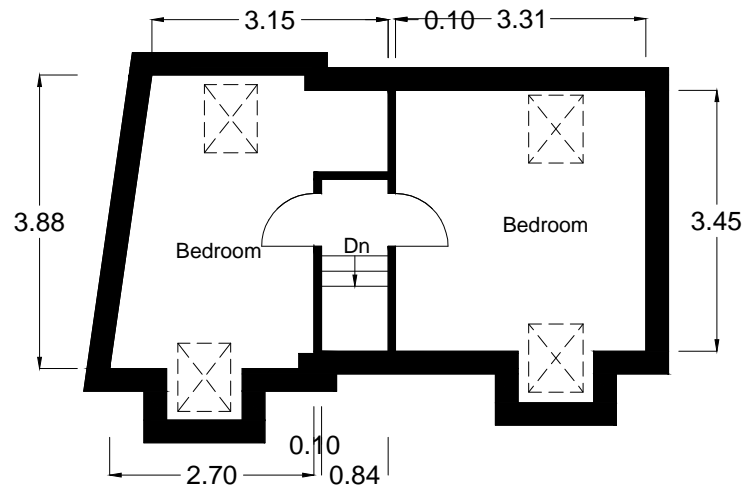

1:100 CM @ A4

Approximate Gross Internal Area = 152.27 sq m / 1639 sq ft

**Ground Floor**

**Second Floor**

**First Floor**

Whilst every attempt has been made to ensure the accuracy of the floor plan contained here, measurements of doors, windows, rooms and any other items are approximate and no responsibility is taken for any error, omission, or misstatement. This plan is for illustrative purposes only and should be used as such by any prospective purchaser.