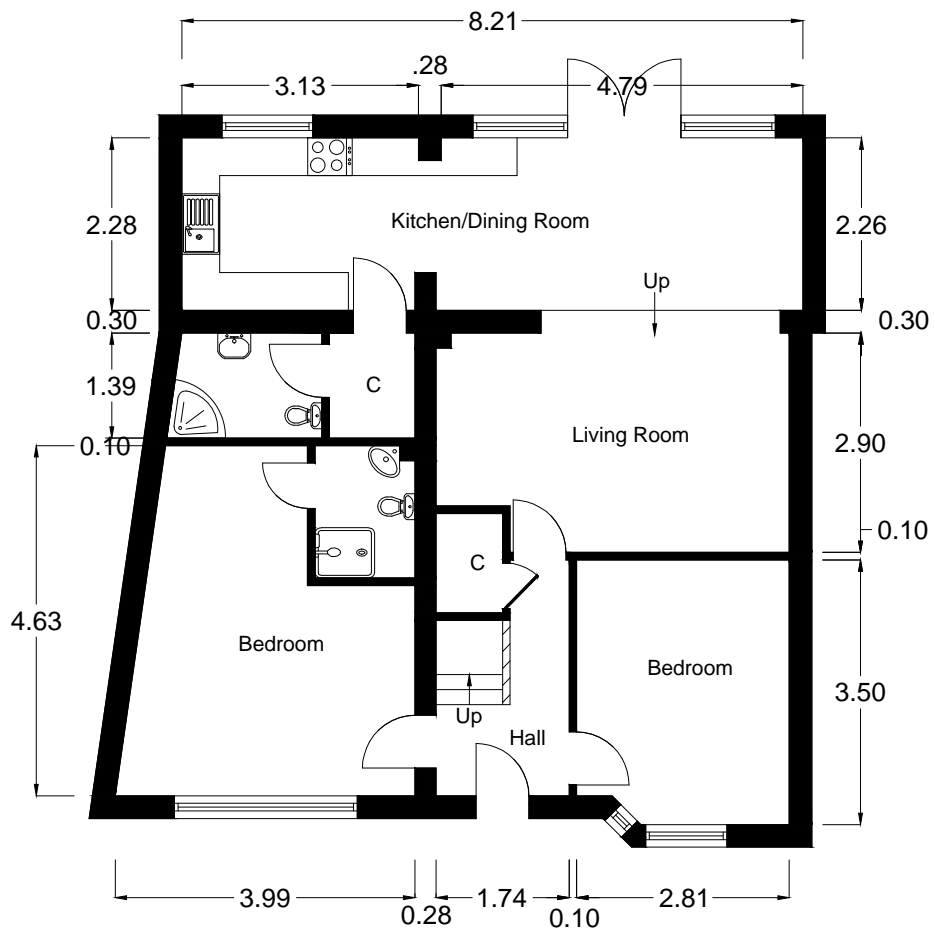

1:100 CM @ A4

Approximate Gross Internal Area = 152.27 sq m / 1639 sq ft

**Ground Floor**

**Second Floor**

**First Floor**

Whilst every attempt has been made to ensure the accuracy of the floor plan contained here, measurements of doors, windows, rooms and any other items are approximate and no responsibility is taken for any error, omission, or misstatement. This plan is for illustrative purposes only and should be used as such by any prospective purchaser.