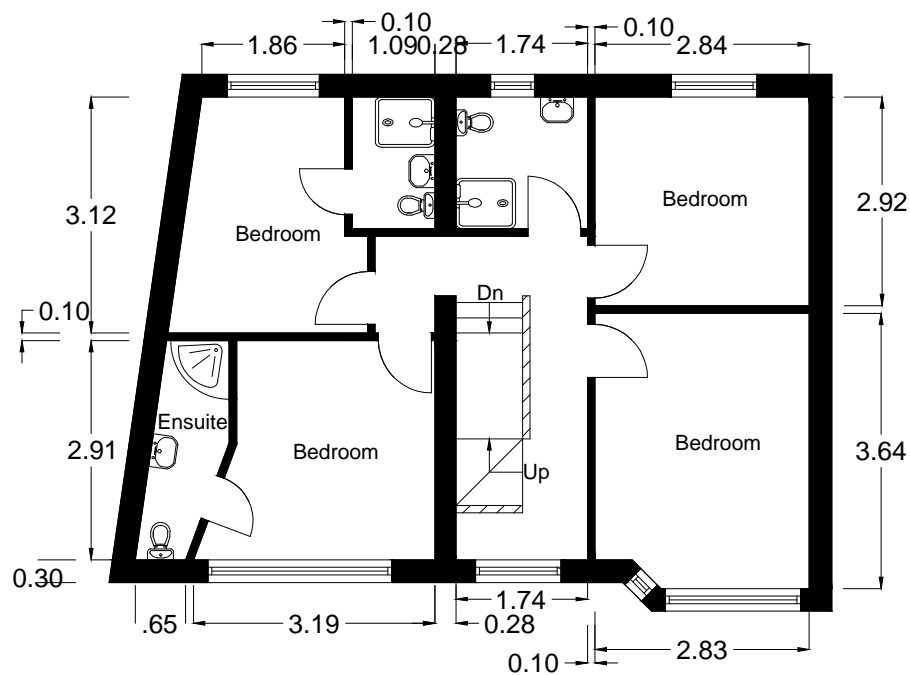

1:100 CM @ A4

Approximate Gross Internal Area = 152.27 sq m / 1639 sq ft

**Ground Floor**

**Second Floor**

**First Floor**

Whilst every attempt has been made to ensure the accuracy of the floor plan contained here, measurements of doors, windows, rooms and any other items are approximate and no responsibility is taken for any error, omission, or misstatement. This plan is for illustrative purposes only and should be used as such by any prospective purchaser.