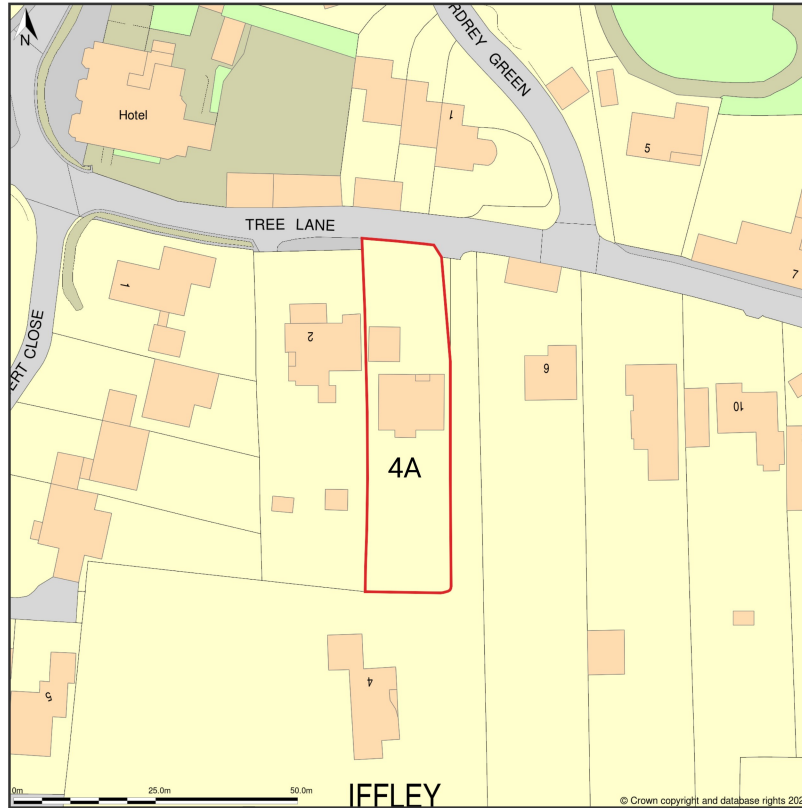

4a, Tree Lane, Oxford, Oxfordshire, OX4 4EY

Location Plan shows area bounded by: 452867.22, 203752.36, 453008.64, 203893.79 (at a scale of 1:1250), OSGridRef: SP5293 382. The representation of a road, track or path is no evidence of a right of way. The representation of features as lines is no evidence of a property boundary.

Produced on 28th Mar 2024 from the Ordnance Survey National Geographic Database and incorporating surveyed revision available at this date. Reproduction in whole or part is prohibited without the prior permission of Ordnance Survey. © Crown copyright 2024. Supplied by www.buyaplan.co.uk a licensed Ordnance Survey partner (100053143). Unique plan reference: #00889755-9BFEE.