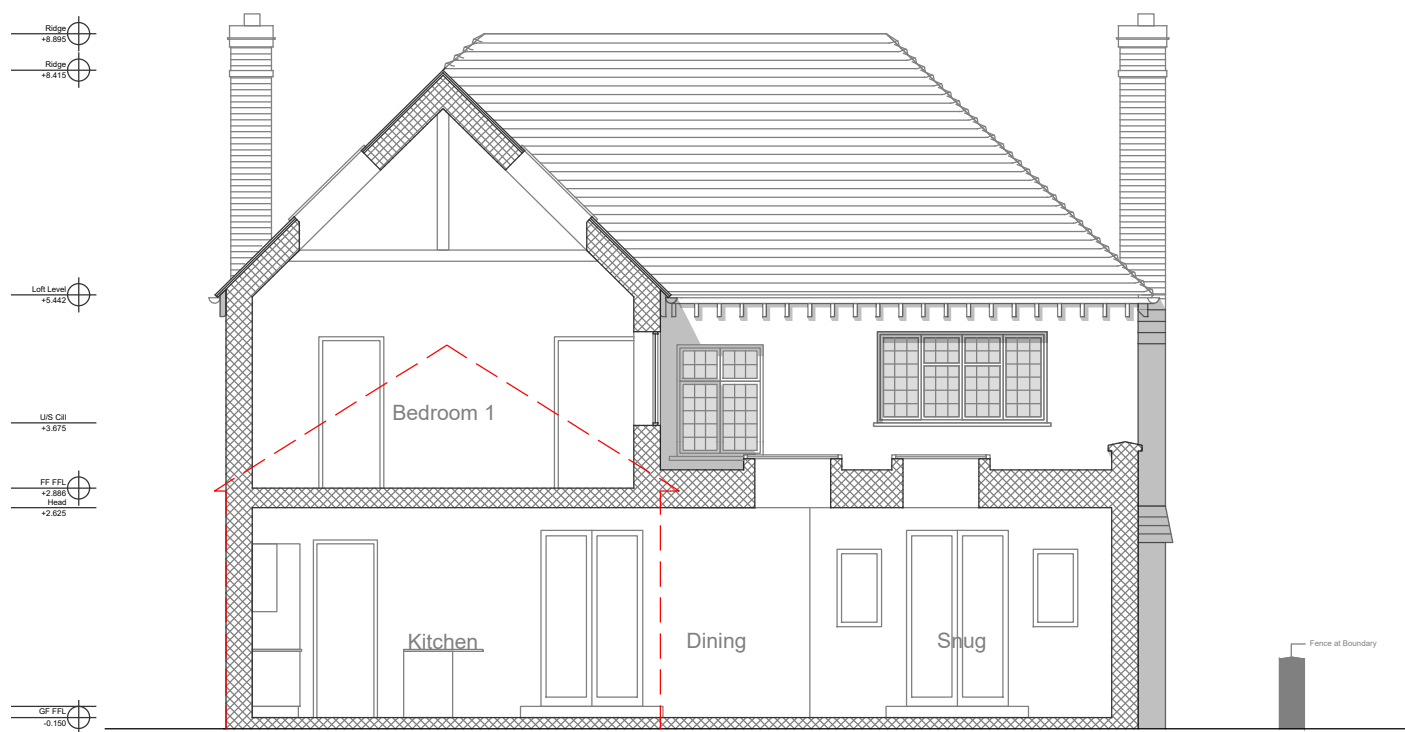

Proposed Section AA
Scale 1/100

Proposed Section BB
Scale 1/100

		Mr and Mrs Lucking	
		7 Blandford Avenue Oxford OX2 8EA	
		21_005	revision
Planning application note		03.04.24 / date rev	PLA_330 PLA
Hudson Architecture Studio		drawing Proposed Sections	
www.hudson-architects.co.uk studio@hudson-architects.co.uk		scale 1/100 @ A3	drawn by RF
		01865 818195	