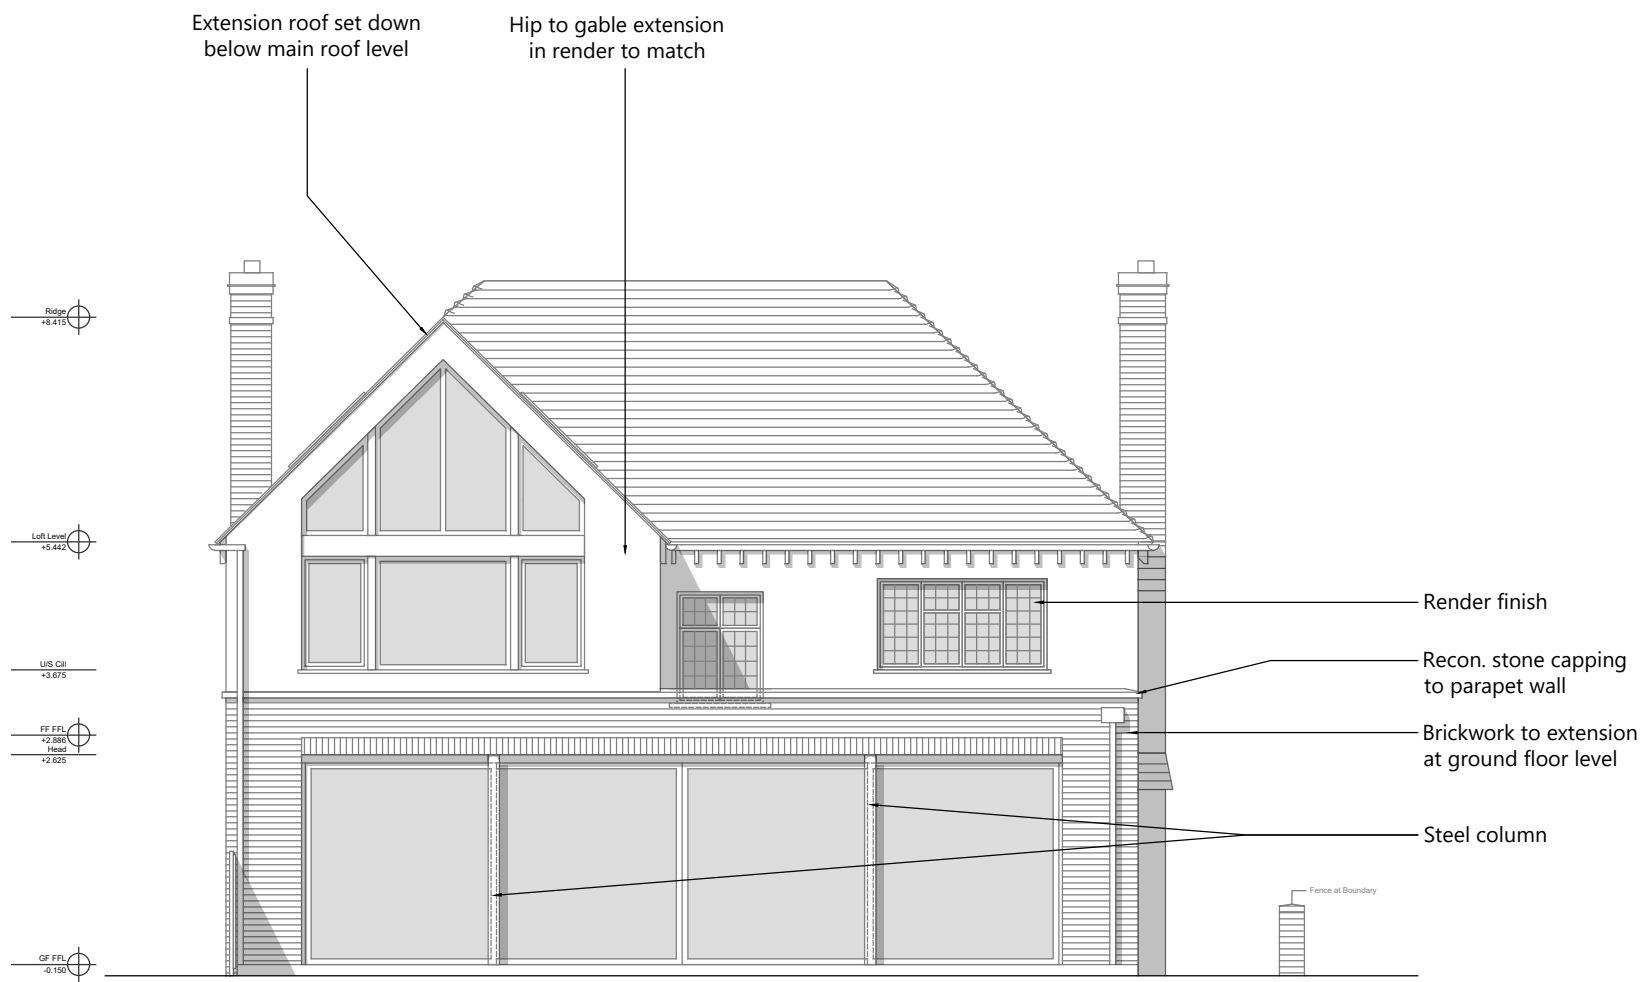

North-East Elevation
Scale 1/100

North-West Elevation
Scale 1/100

		Mr and Mrs Lucking	
		7 Blandford Avenue Oxford OX2 8EA	
		21_005	revision
Planning application note	03.04.24 / date	PLA_320	PLA
Hudson Architecture Studio		drawing Proposed Elevations Sheet 1 of 2	
www.hudson-architects.co.uk studio@hudson-architects.co.uk		scale 1/100 @ A3	drawn by RF
		01865 818195	