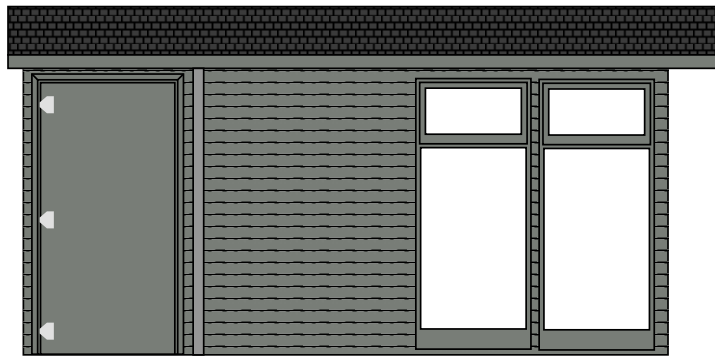

7ft

14ft

7ft

14ft

TITLE: 29 SQUITCHEY LANE
, OX2 7LD
DRAWING REF: 410817
REVISION:

SCALE: 1:50 @ A4
DATE: MAR 2024
CUSTOMER: NIKHIL NARAYAN
BUILDING: STUDIO APEX H/D REDWOOD 7'W X 14'