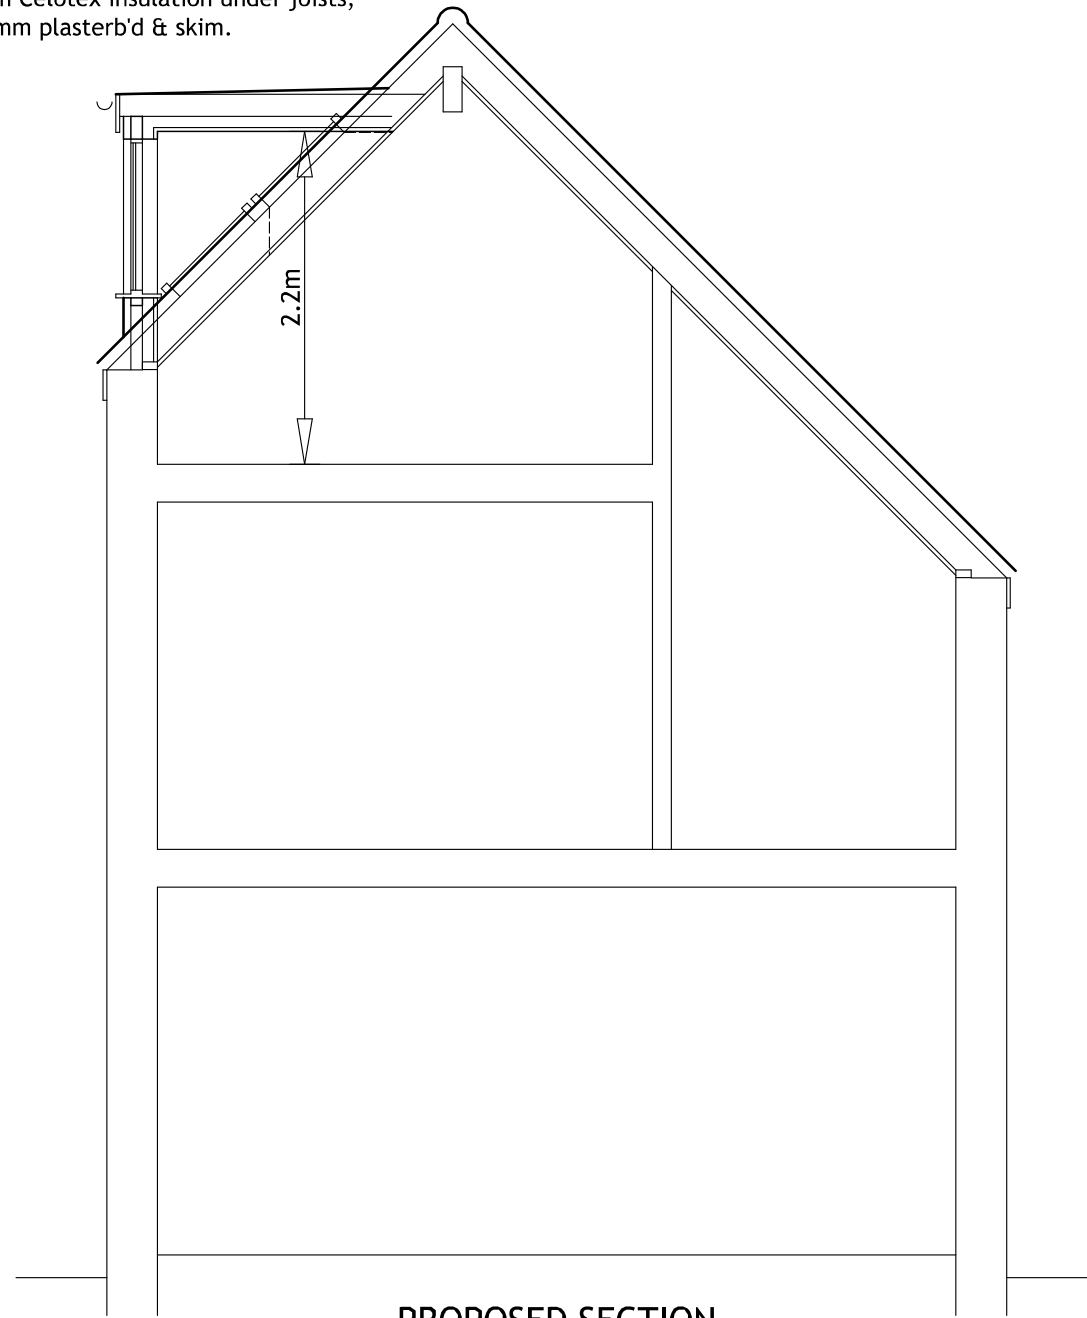

47x170mm sw joists @ 400mm cts,
100mm Celotex insulation between joists,
75mm Celotex insulation under joists,
12.5mm plasterb'd & skim.

PROPOSED SECTION

xtraroom
loft conversions

Mrs BROOMFIELD

3a York Road, Oxford. OX3 8NW

**FORMATION OF WASHROOM
BY ADDITION OF REAR DORMER**

SCALE :	1:50	Drawing number :	
DATE :	Mar 2024	2219 / 03 - 24	
BY :	A. Lloyd	Revision :	Sheet :
SHEET :	2 of 3	0	A3