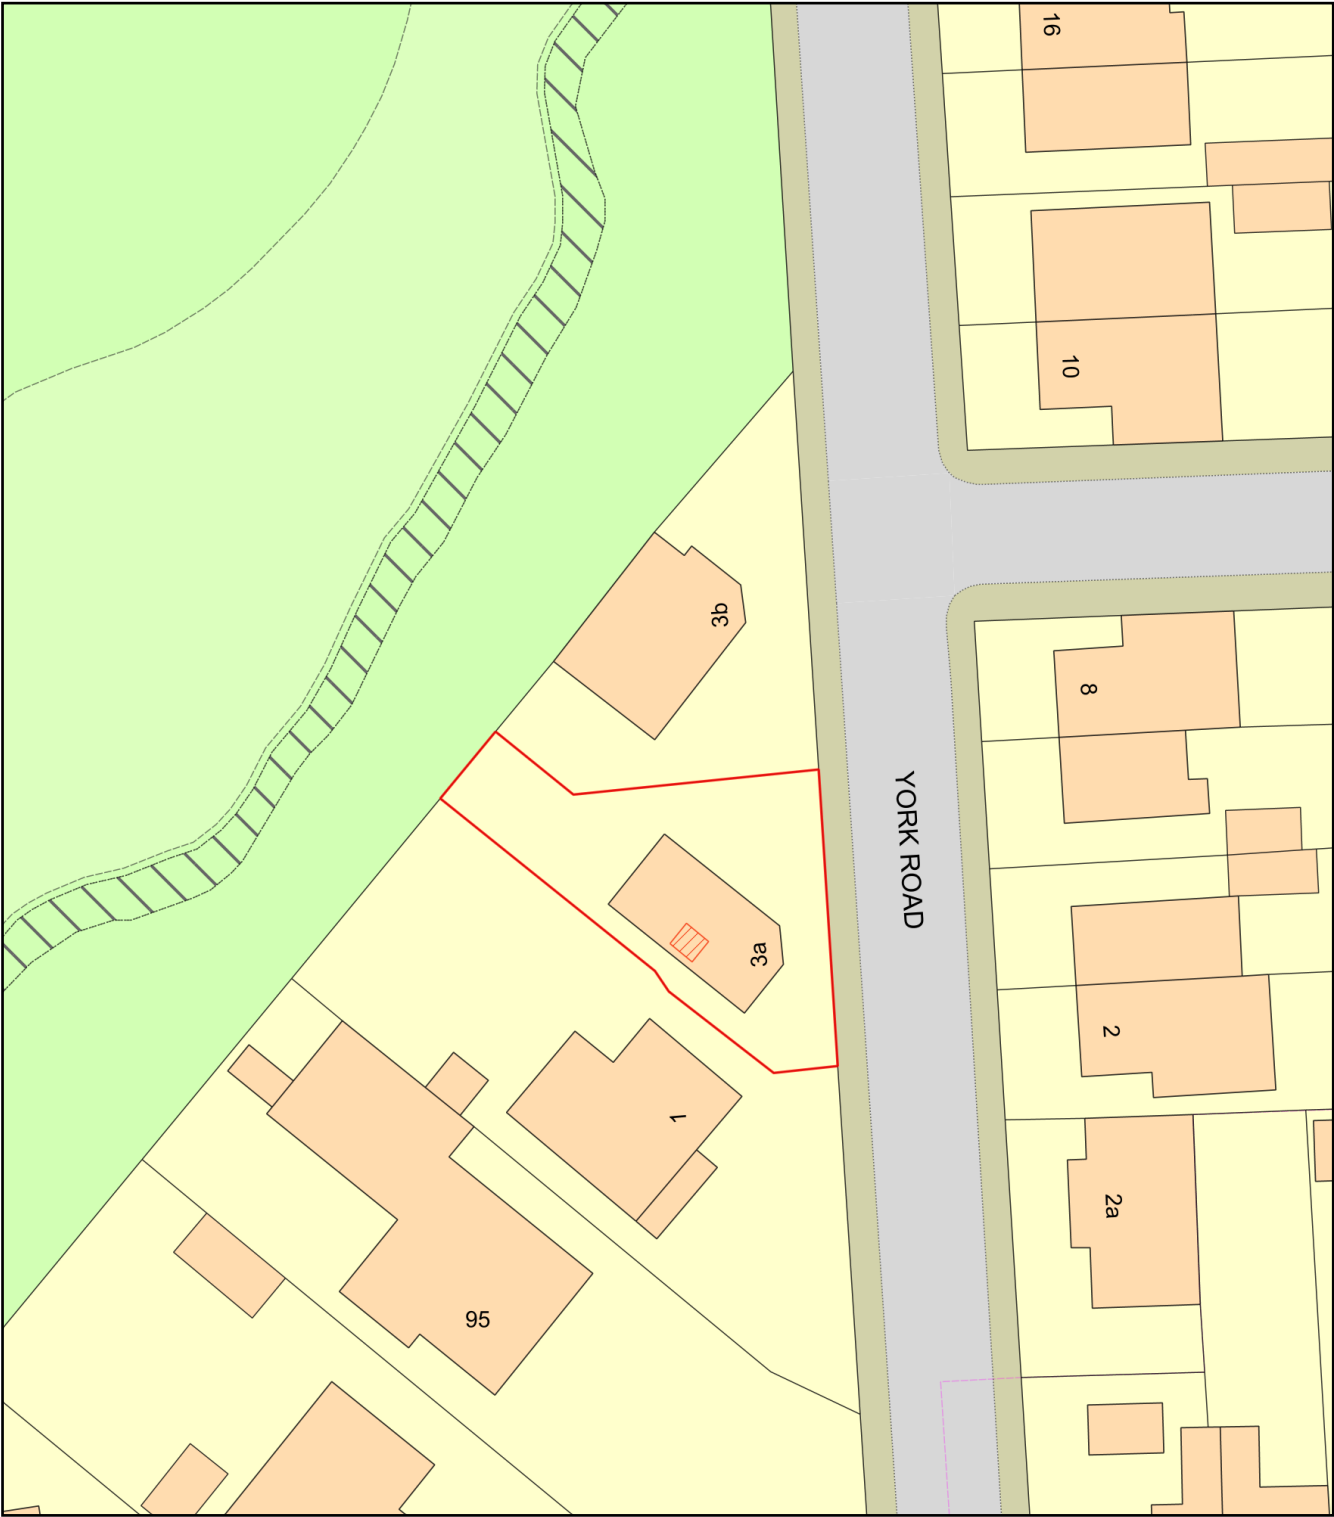

Block Plan

Plan Produced for: **Broomfield**
Date Produced: 11 Apr 2024
Plan Reference Number: TQRQM24102083125667
Scale: 1:500 @ A4