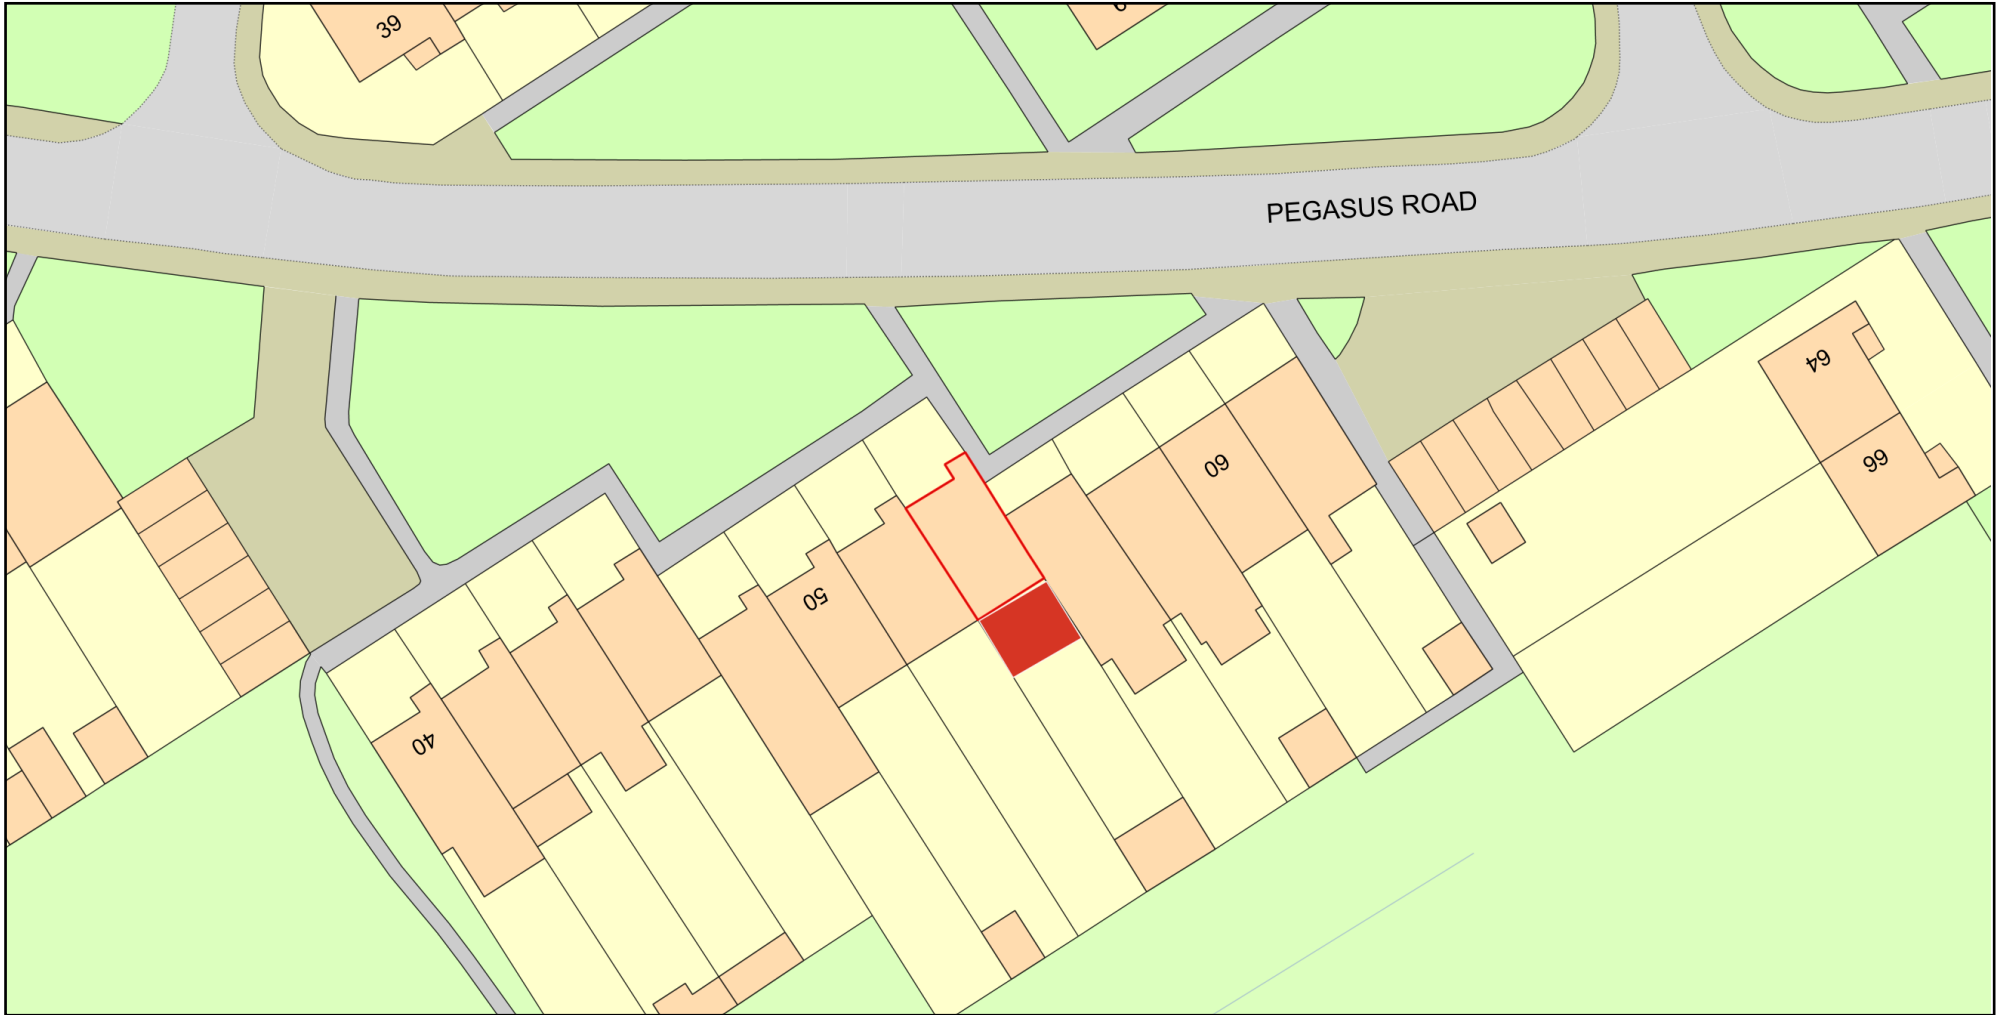

54 Pegasus Road

Plan Produced for: Martin Byrne

Date Produced: 22 Jan 2024

Plan Reference Number: TQRQM24022101018666

Scale: 1:500 @ A4

© Crown copyright and database rights 2023 OS 100042766