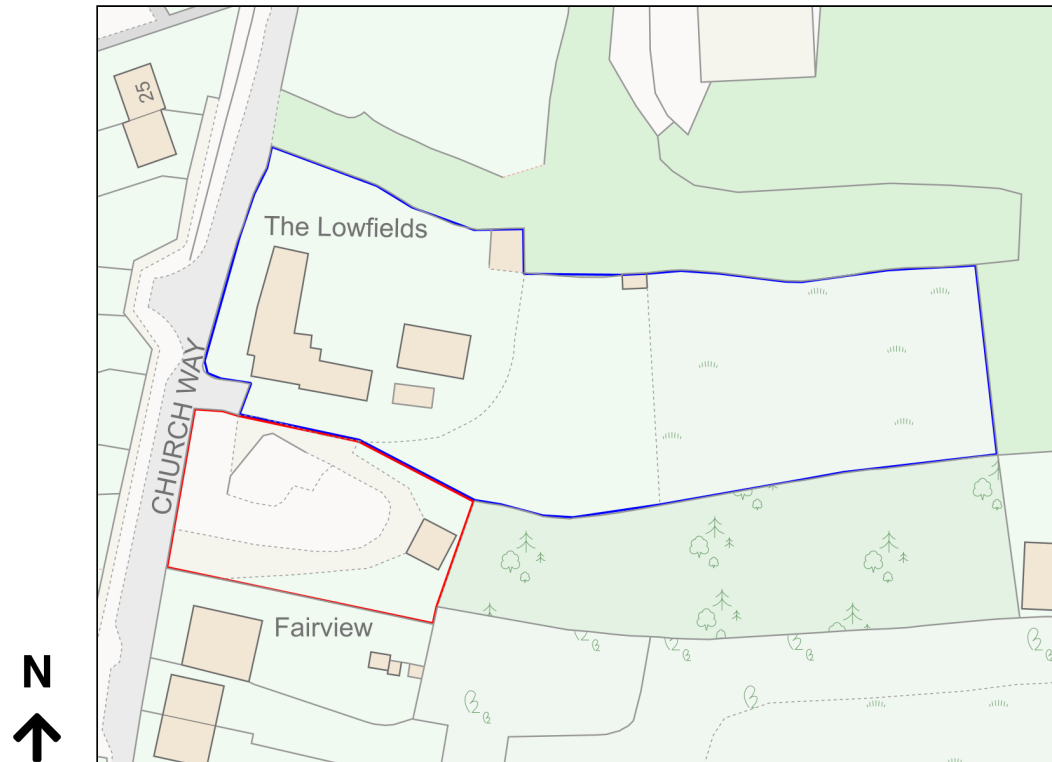

# Location Plan

Site Address: The Lowfields, Church Way, Blakeney, GL15 4DT

Date Produced: 21-Mar-2024

Scale: 1:1250 @A4

Planning Portal Reference: PP-12821680v1