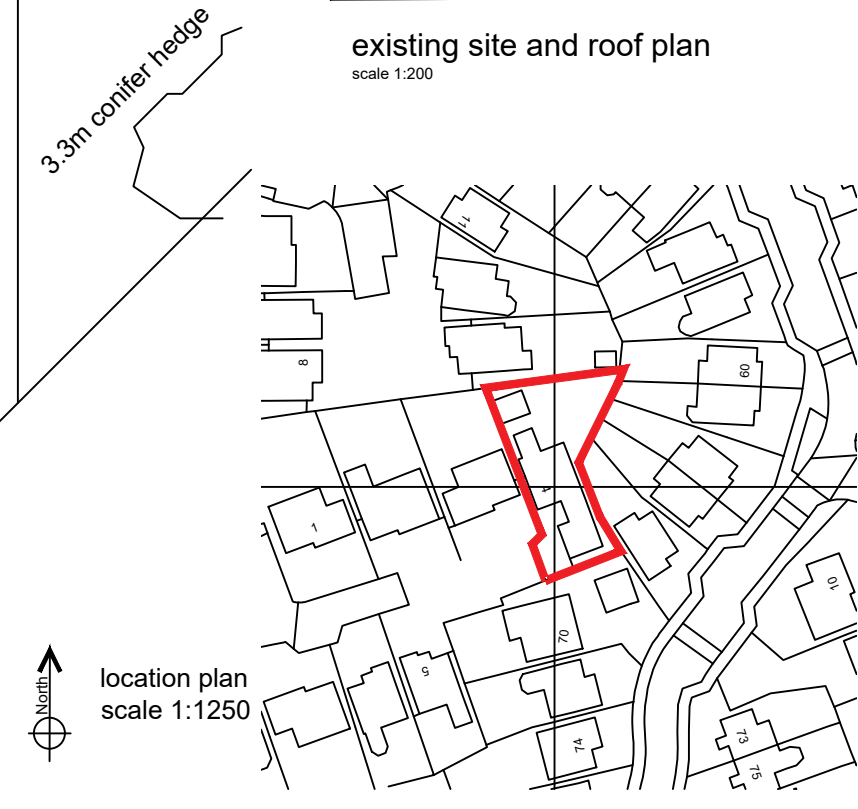

location plan
scale 1:1250

cummings
Architects Limited

4 Elfordleigh, New Bottle, DH4 4XS

existing plan

DATE	SCALE	APP NO	APPROVED BY	REV
01.02.24	50@ A3	24013	01	*