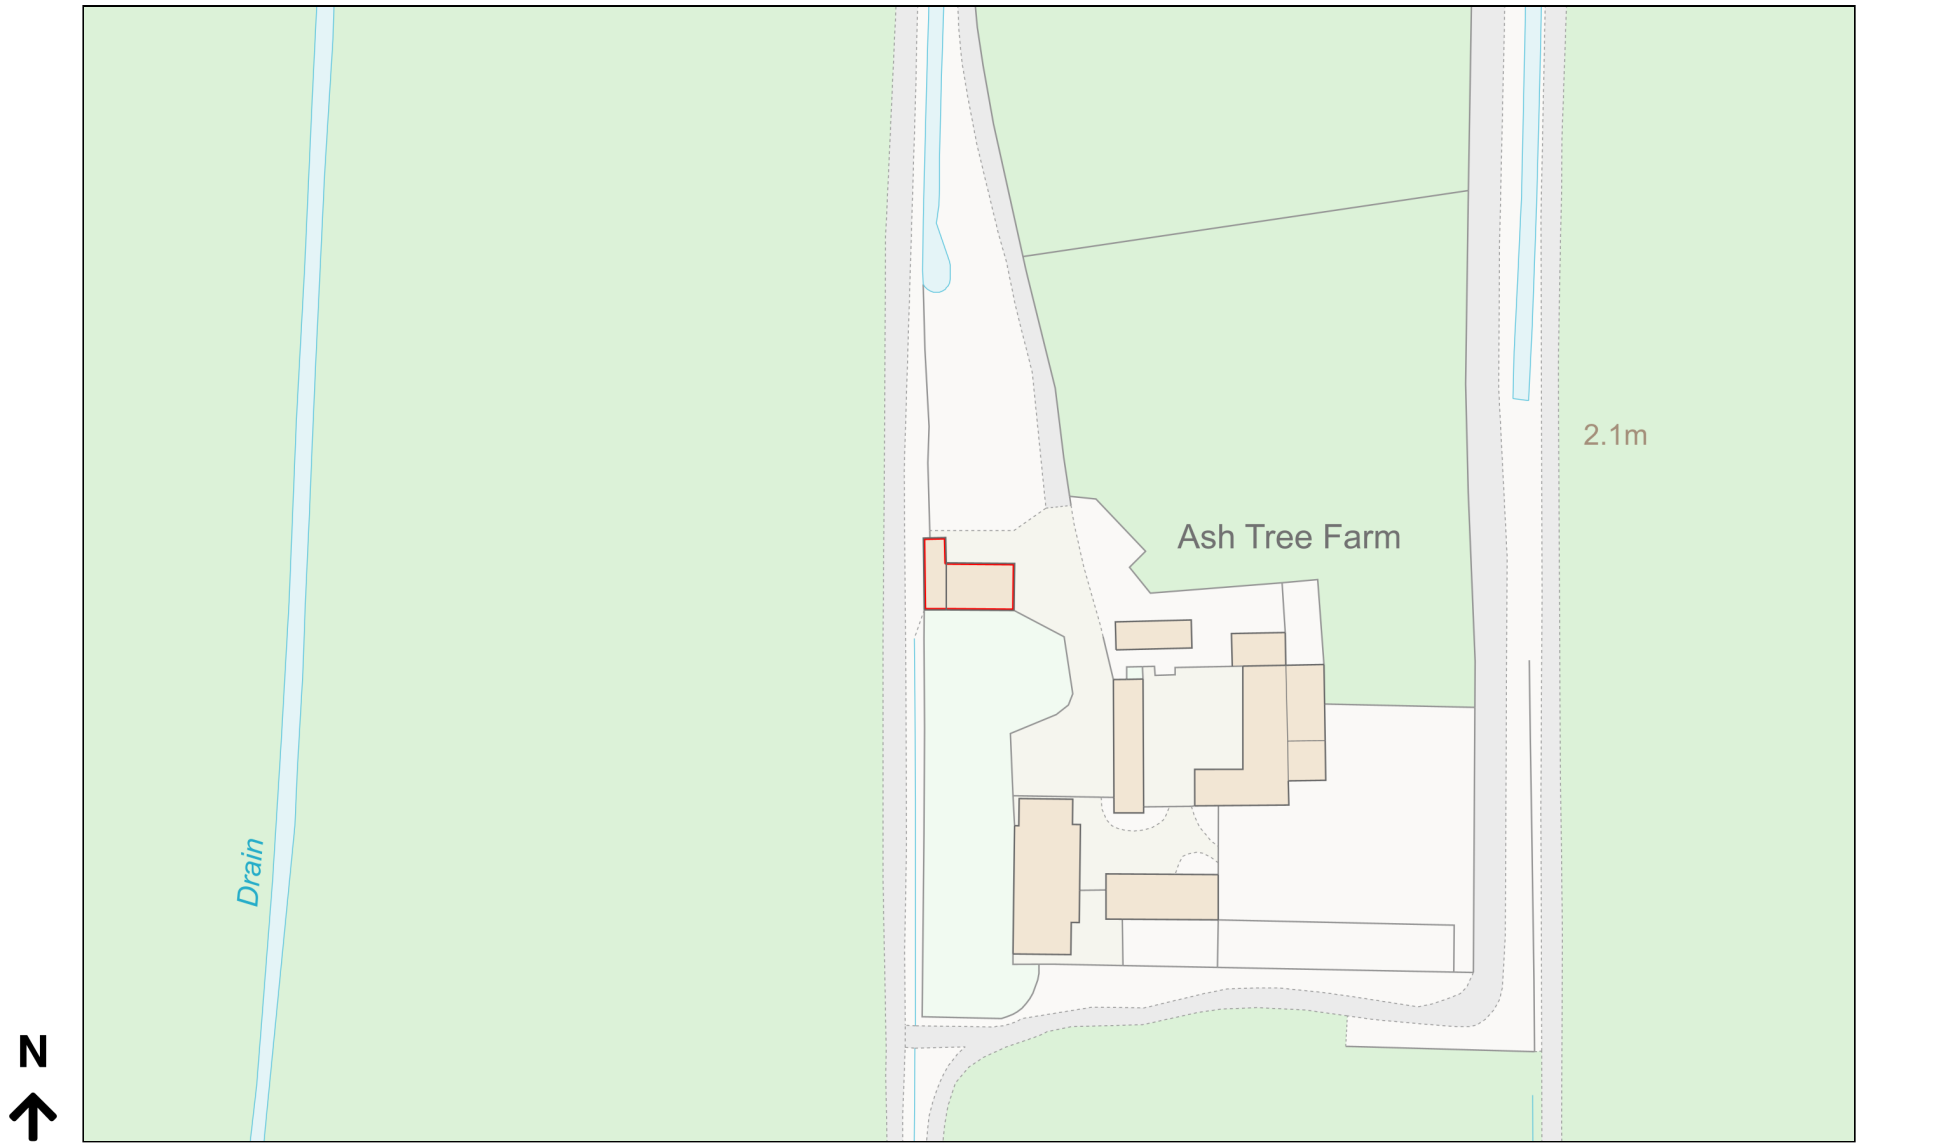

Location Plan

Site Address: Ash Tree Farm, Swinefleet Road, Goole Fields, DN14 8AT

Date Produced: 14-Feb-2024

Scale: 1:1250 @A4

Planning Portal Reference: PP-12806328v1