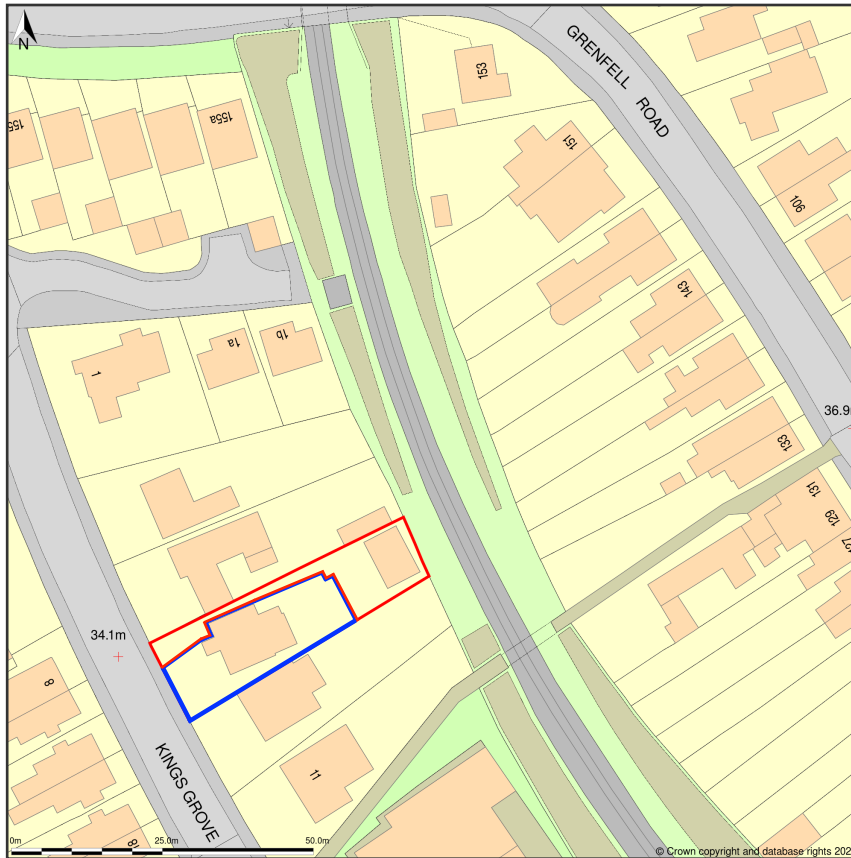

7, Kings Grove, Maidenhead, Windsor And Maidenhead, SL6 4DA

Location Plan shows area bounded by: 488226.14, 180809.36 488367.56, 180950.78 (at a scale of 1:1250), OSGridRef: SU88298088. The representation of a road, track or path is no evidence of a right of way. The representation of features as lines is no evidence of a property boundary.

Produced on 28th Jan 2023 from the Ordnance Survey National Geographic Database and incorporating surveyed revision available at this date. Reproduction in whole or part is prohibited without the prior permission of Ordnance Survey. © Crown copyright 2023. Supplied by www.buyaplan.co.uk a licensed Ordnance Survey partner (100053143). Unique plan reference: #00792481-2AA06C.