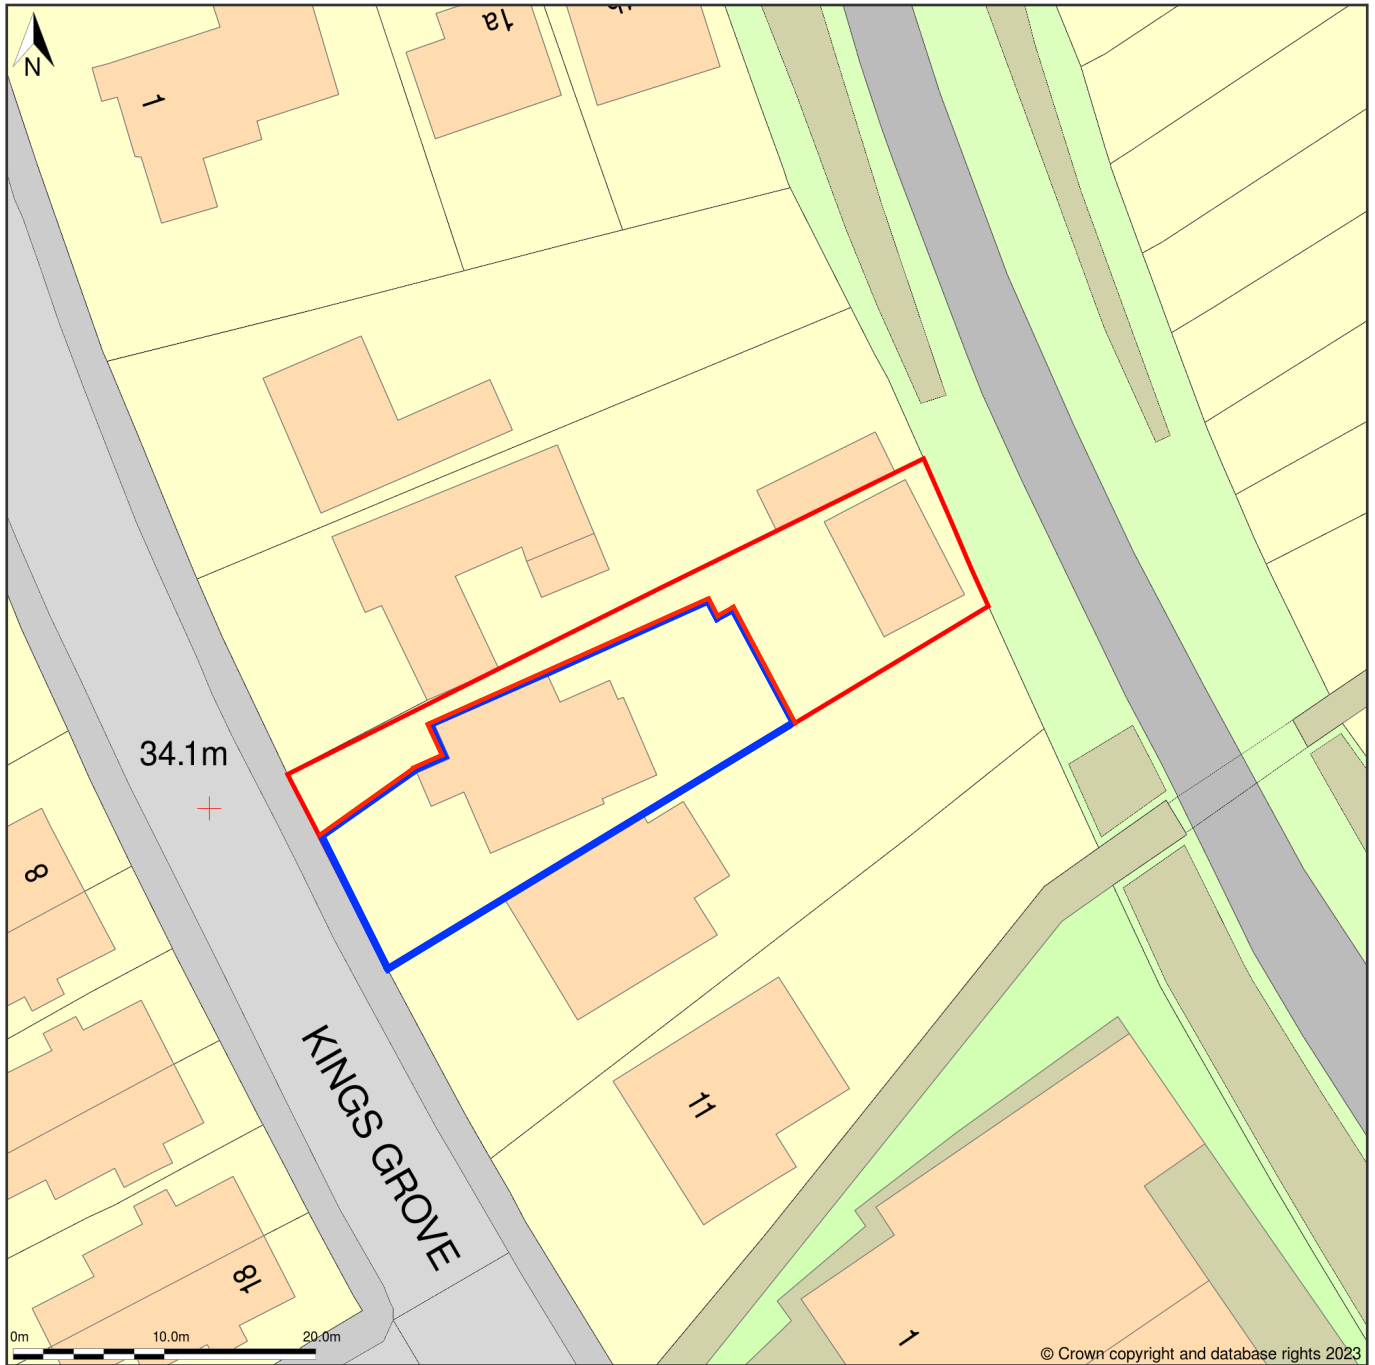

7, Kings Grove, Maidenhead, Windsor And Maidenhead, SL6 4DA

Site Plan (also called a Block Plan) shows area bounded by: 488231.15, 180805.95 488321.15, 180895.95 (at a scale of 1:500), OSGridRef: SU88278085. The representation of a road, track or path is no evidence of a right of way. The representation of features as lines is no evidence of a property boundary.

Produced on 28th Jan 2023 from the Ordnance Survey National Geographic Database and incorporating surveyed revision available at this date. Reproduction in whole or part is prohibited without the prior permission of Ordnance Survey. © Crown copyright 2023. Supplied by [www.buyaplan.co.uk](http://www.buyaplan.co.uk) a licensed Ordnance Survey partner (100053143). Unique plan reference: #00792479-C7D2C9.