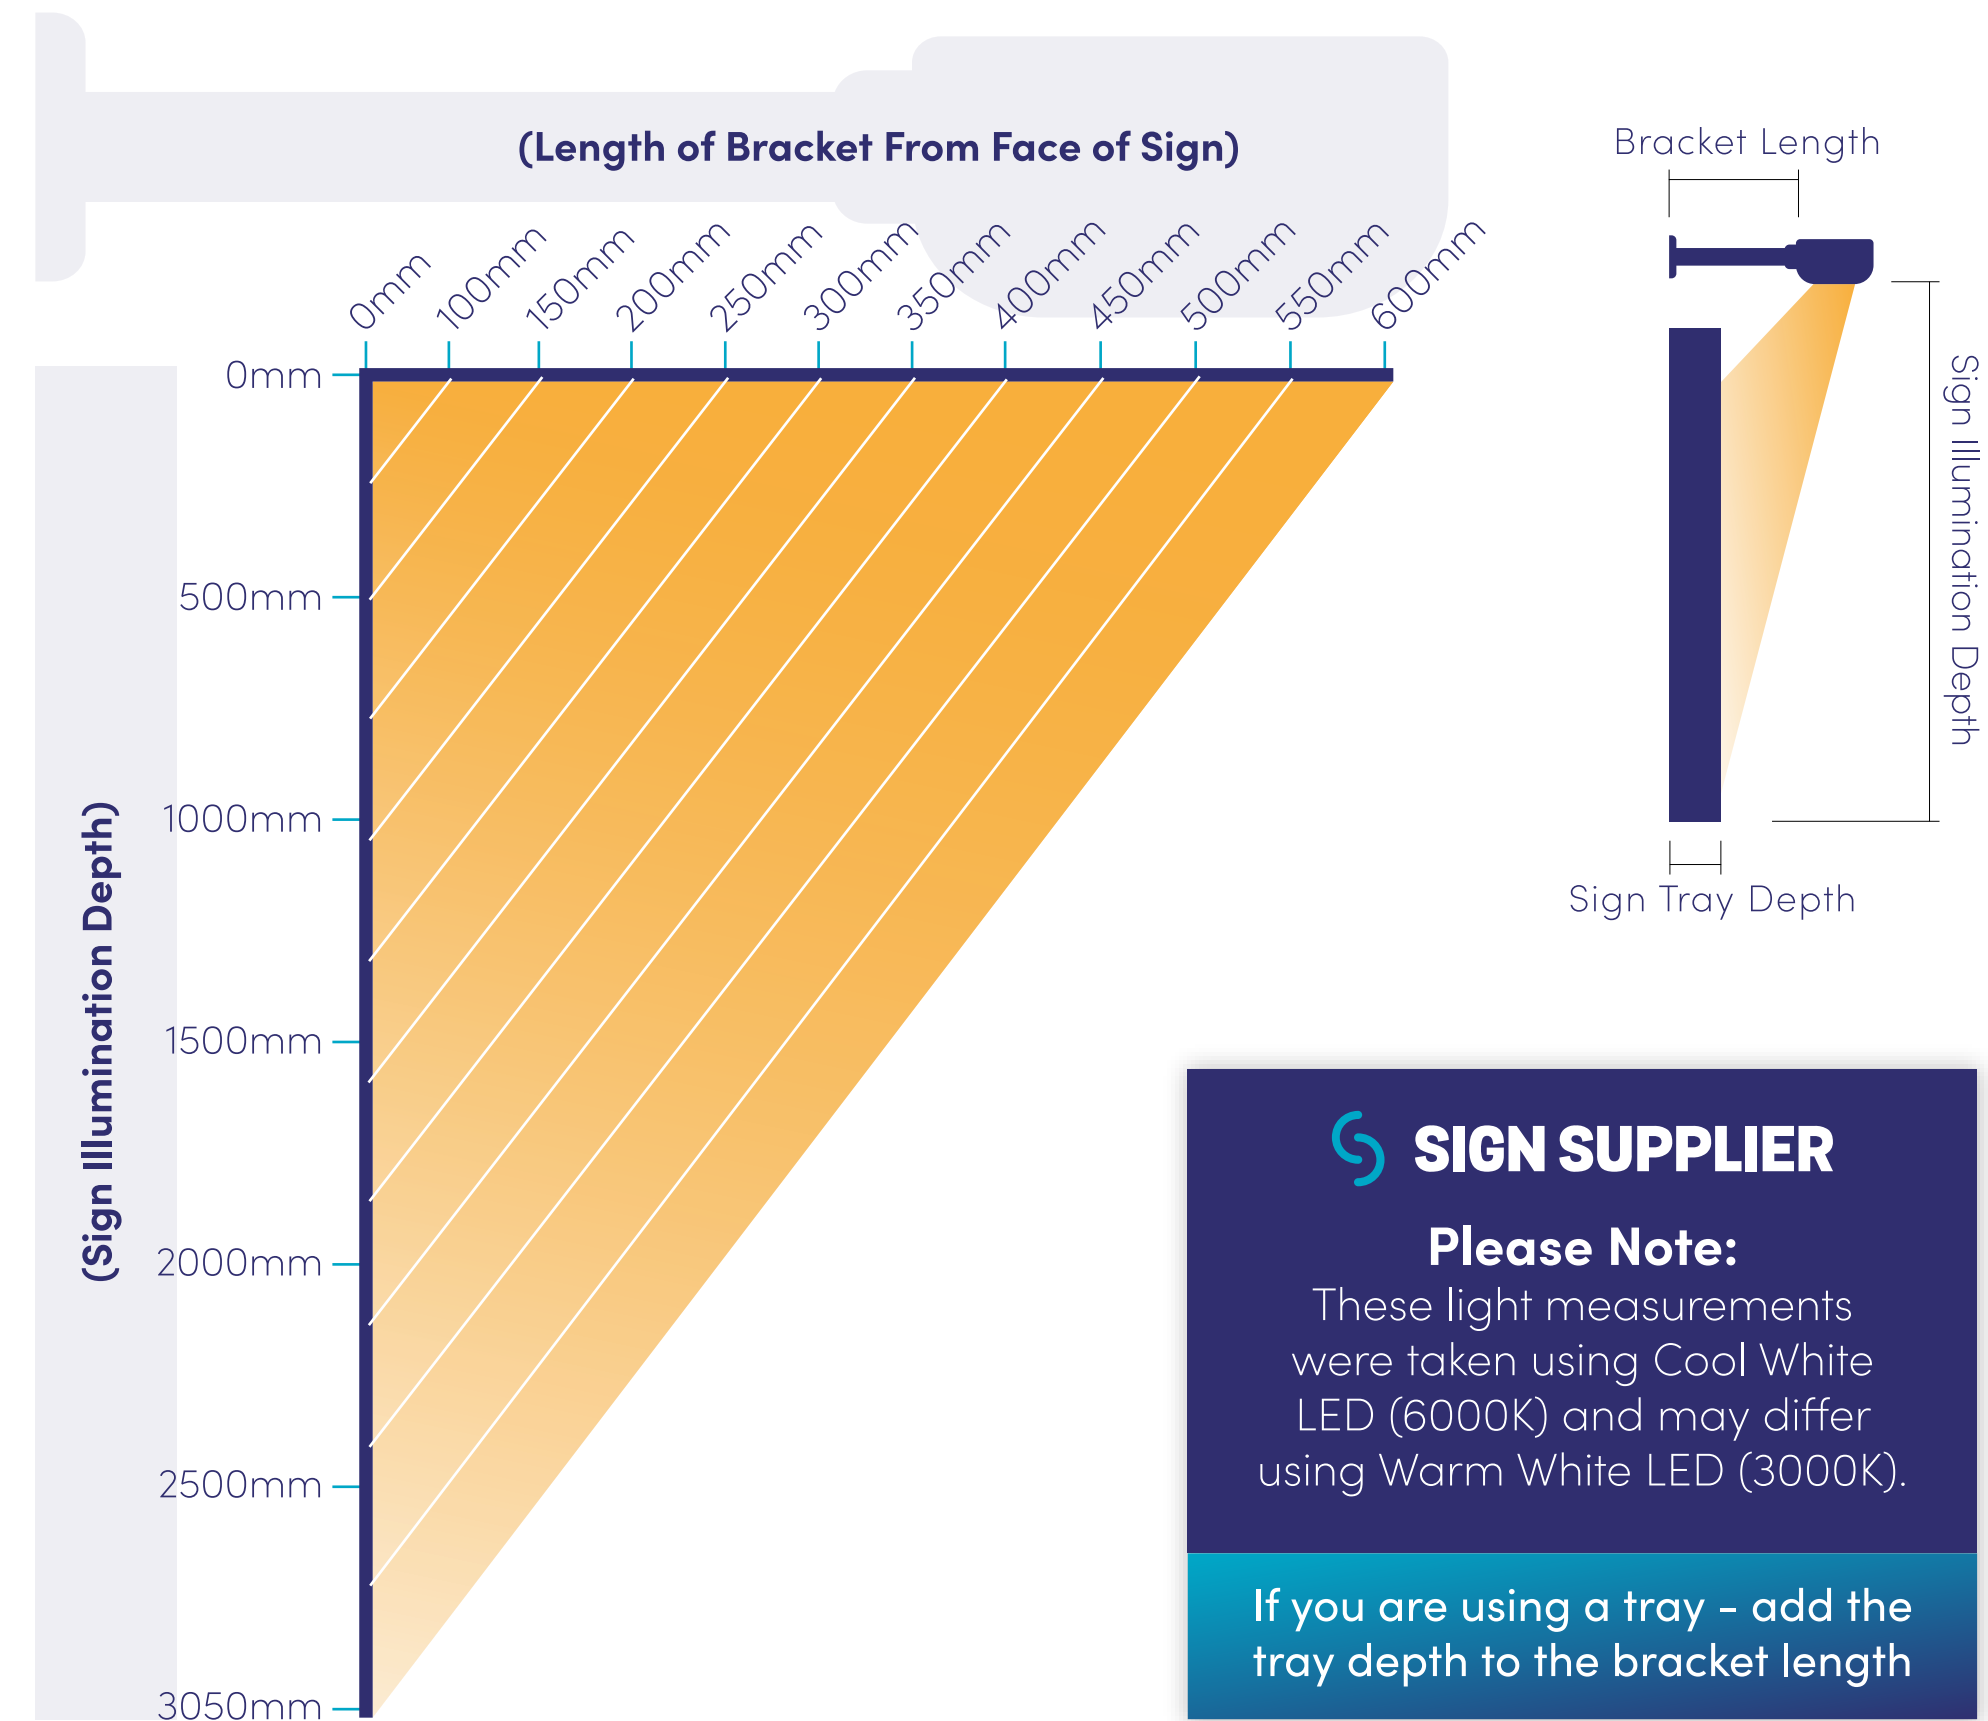

# Optimum Illumination Chart

Sign Lighting/Trough Light

**PROJECT TITLE**

Box Bush House

**PRESENTED BY**

**Brightbox Lighting,**  
Unit 15, Rockhaven,  
Metz Way,  
Gloucester,  
GL1 1AJ

**COPYRIGHT**

© All rights reserved Brightbox Lighting 2024