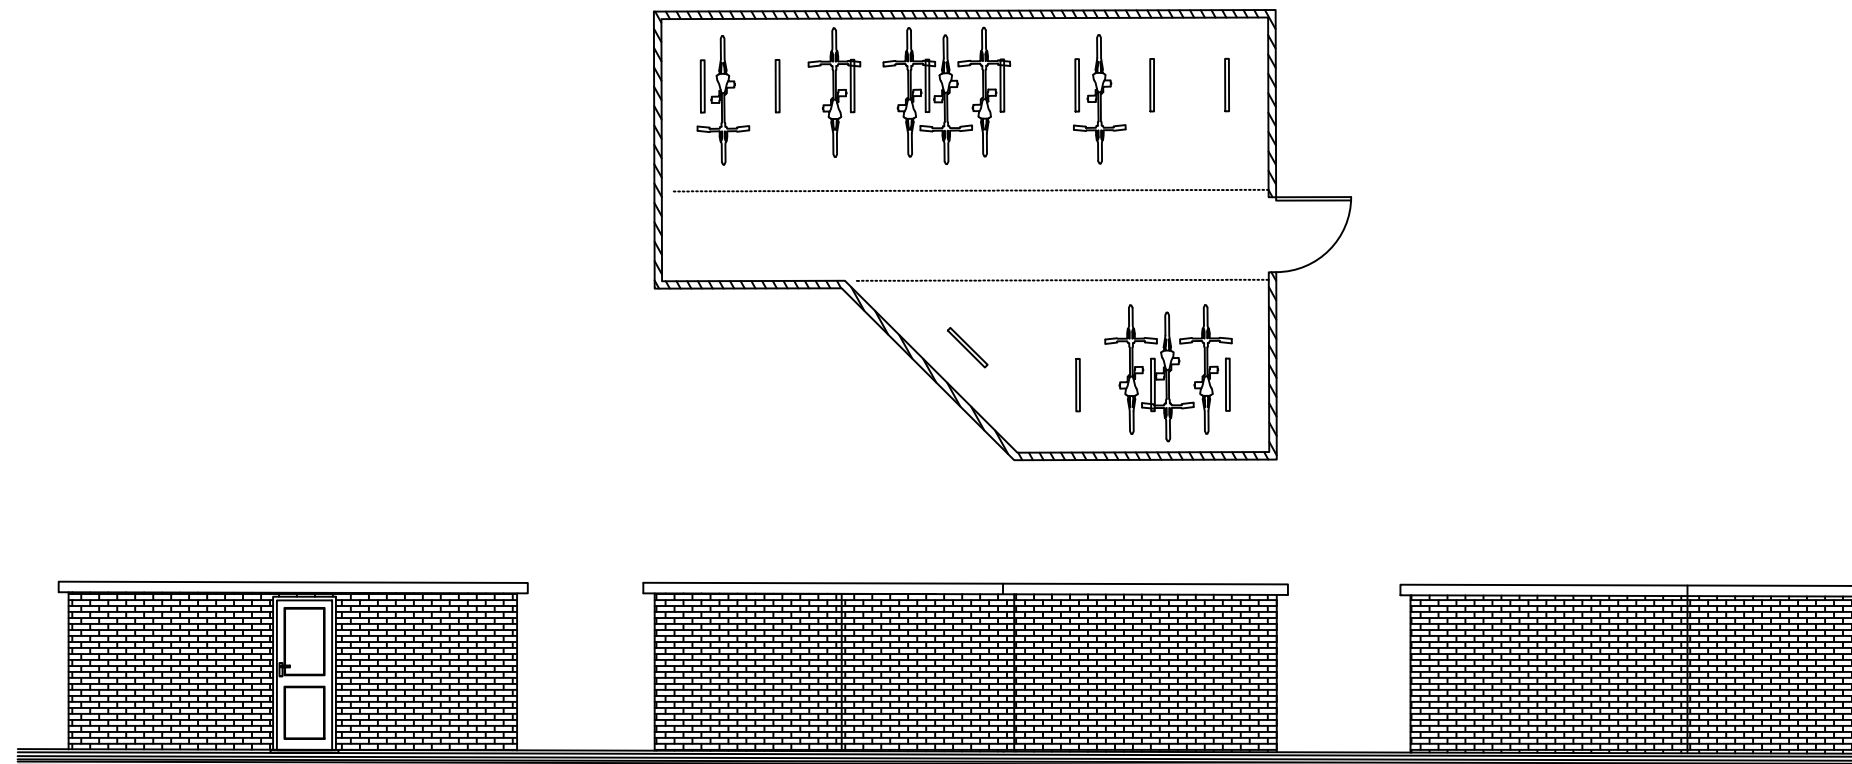

Bin Store

Cycle Store

8-12 Ryall Road, Poole, BH17 9FA
01202 604892 office@tgsurveying.net

Beechvale Construction Ltd.
17 Danecourt Road, Poole, BH14 0PG
TGS0031 - 016 Tom Green- March 2024

Bin and cycle Stores
Development of Flats

1:100 @ A3