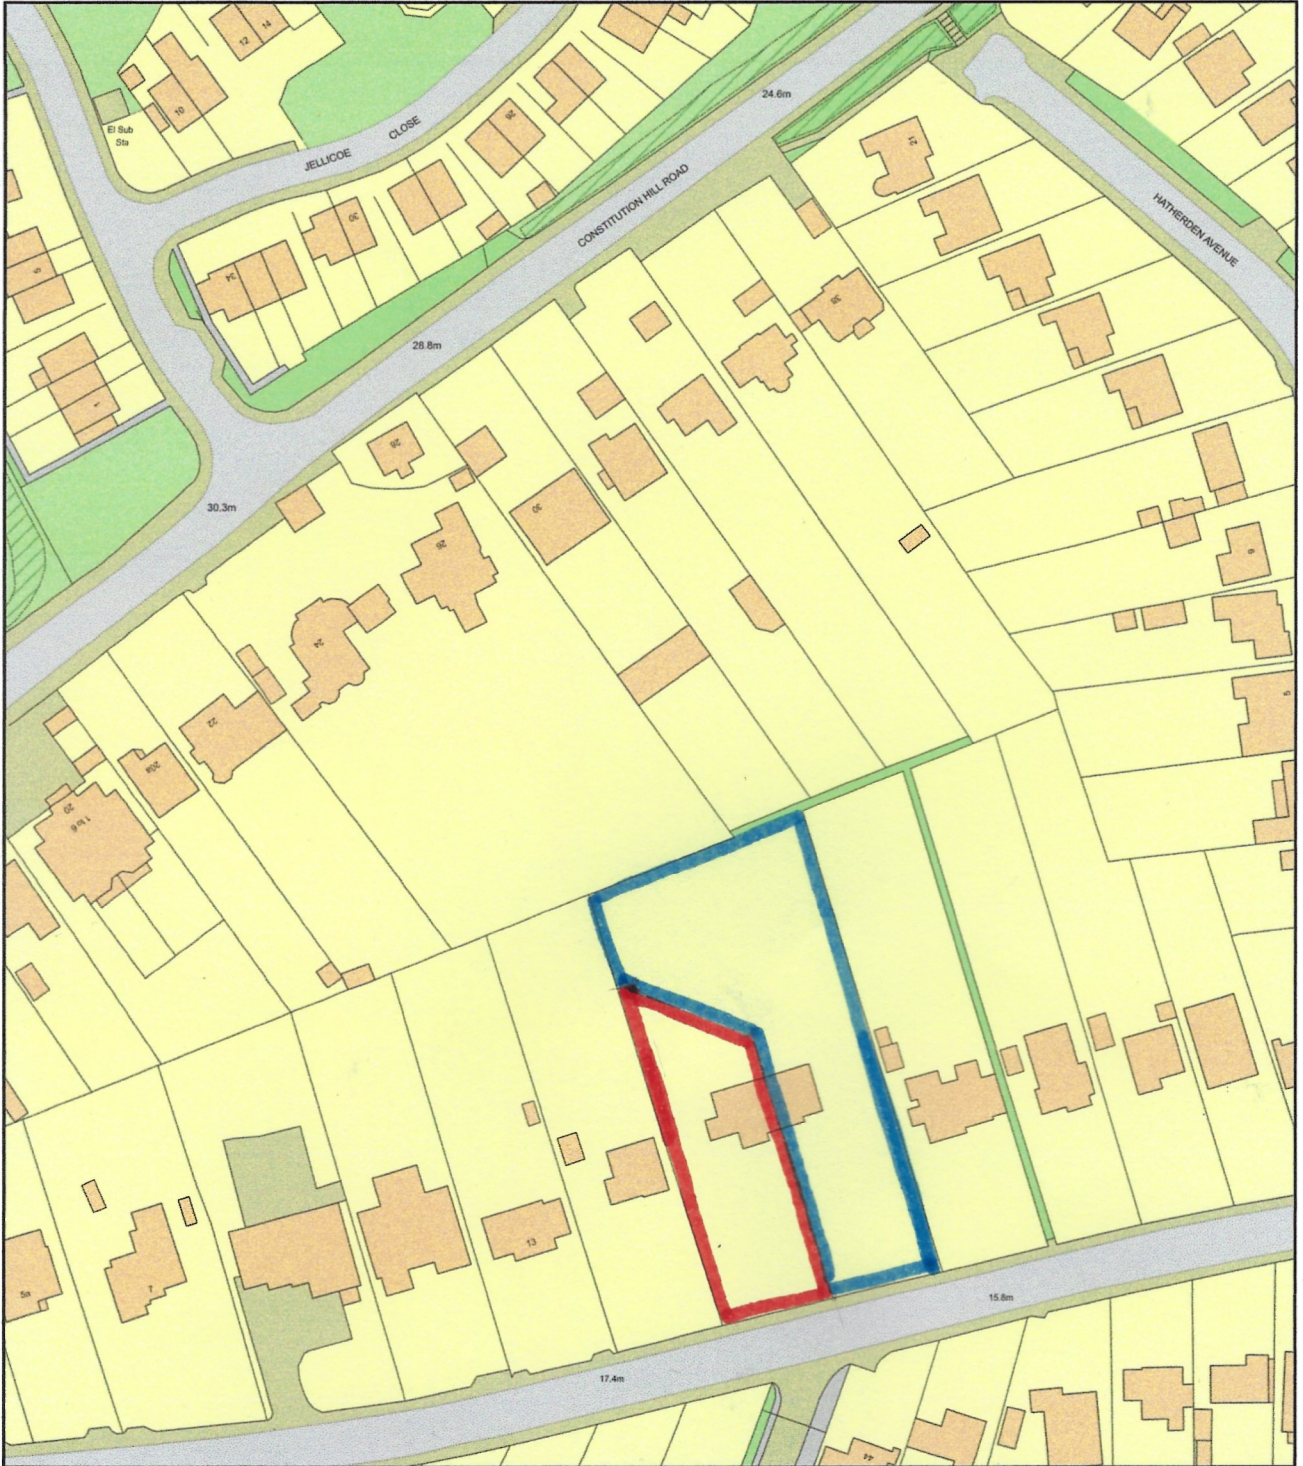

Location Plan

Plan Produced for: Client
Date Produced: 26 Mar 2024
Plan Reference Number: TQRQM24086082807236
Scale: 1:1250 @ A4