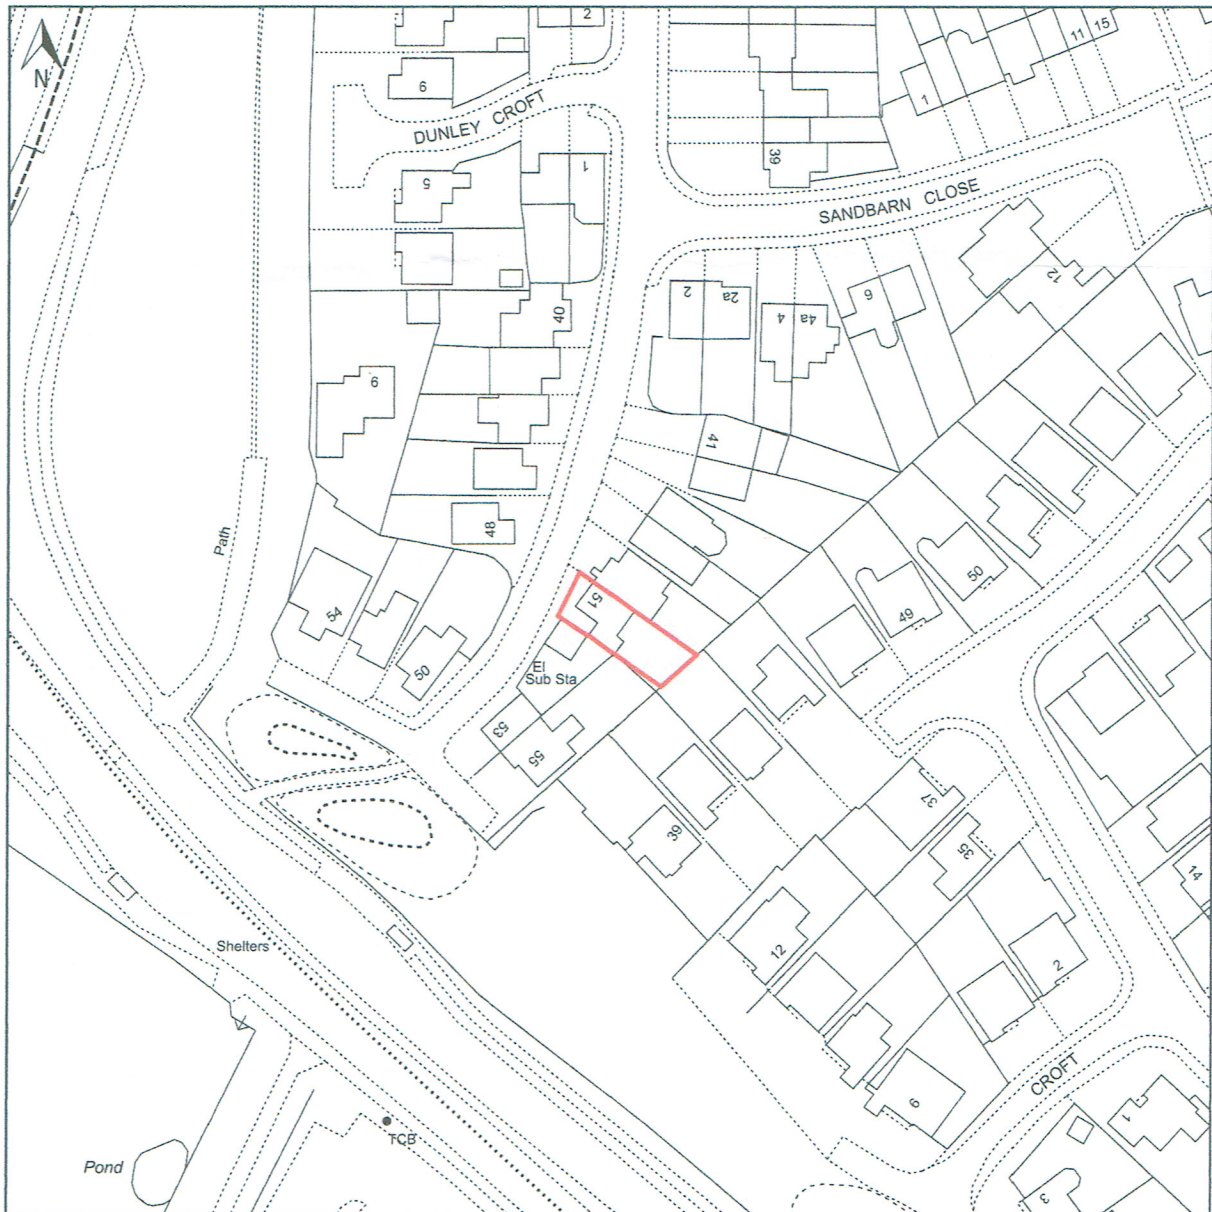

51, RAINSBROOK DRIVE, SOLIHULL, SOLIHULL, B90 4TG

UPRN: 100071006649

HMLR Title No: WM378519

© Crown copyright and database rights, 2024. Ordnance Survey  
0100031673 Created using Plans by Emapsite

Scale: 1:1250

Paper Size: A4

Notes:

Location Plan  
Scale: 1/1250 @ A4  
51 Rainsbrook Drive  
B90 4TG  
Drawing No: 2024-9-5