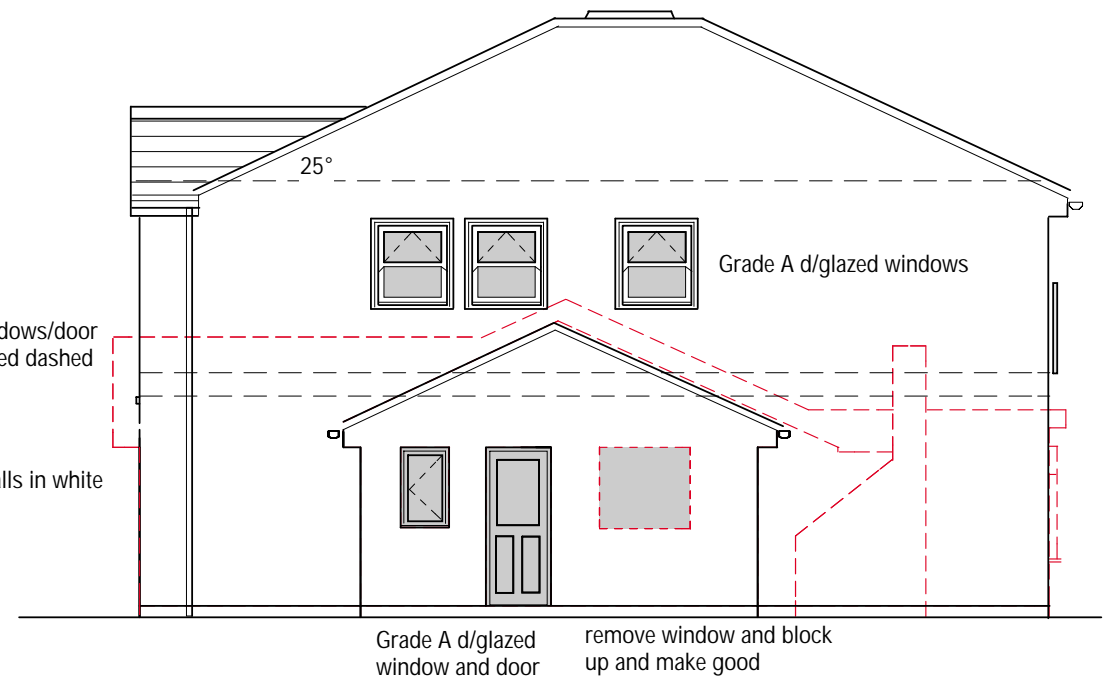

Proposed Rear Elevation

Proposed Side Elevation

Proposed Front Elevation

Proposed Side Elevation

Scale 1 : 100

Proposed Elevations

For:- Mr A. & Mrs D. Carpenter

5 Berkeley Gardens, West Byfleet, Surrey. KT14 6JT

Scale 1 : 100 @ A3

Dwg. No.260224/2A