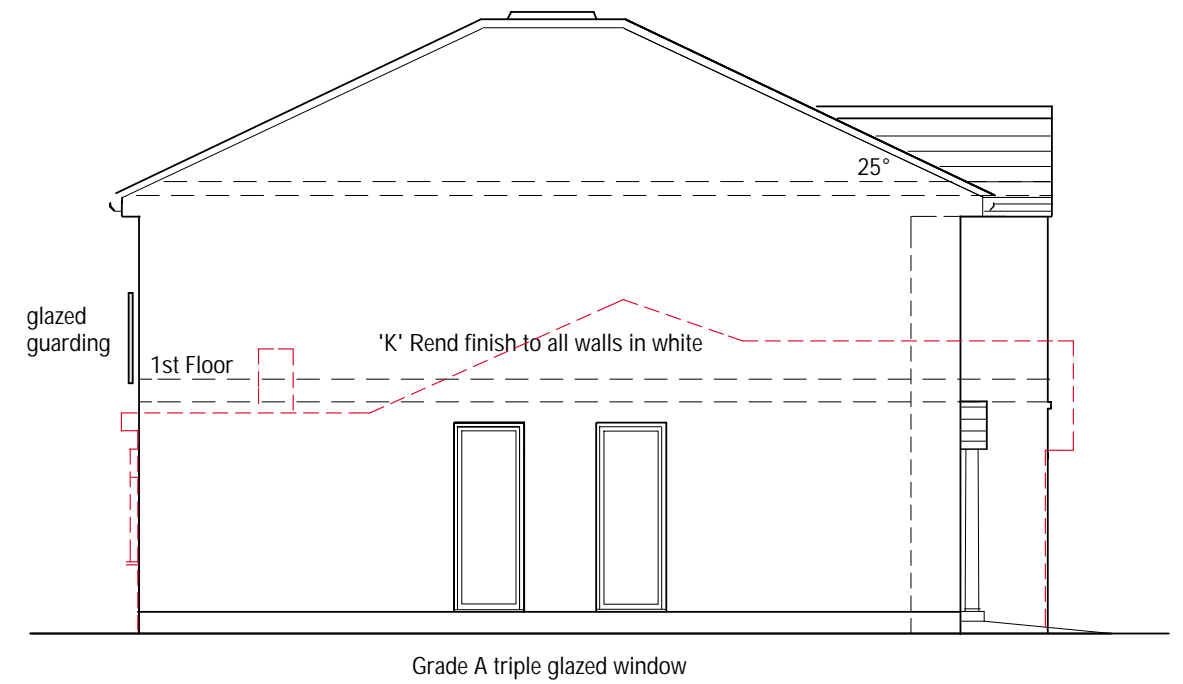

Proposed Rear Elevation

Proposed Side Elevation

Proposed Front Elevation

Proposed Side Elevation

Scale 1 : 100

Proposed Elevations

For:- Mr A. & Mrs D. Carpenter

5 Berkeley Gardens, West Byfleet, Surrey. KT14 6JT

Scale 1 : 100 @ A3

Dwg. No.260224/2A