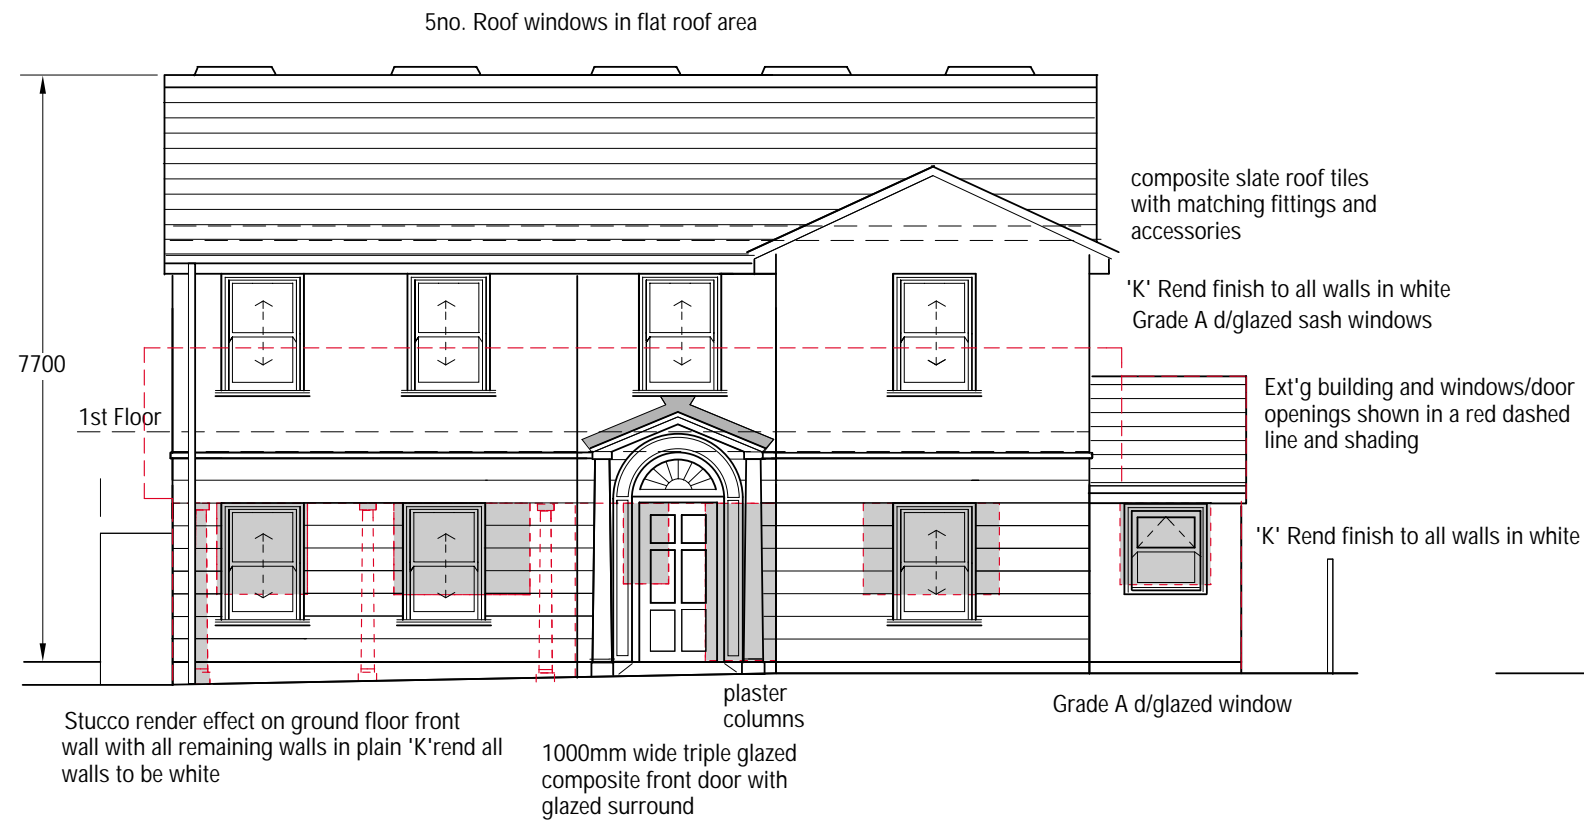

Proposed Rear Elevation

Proposed Side Elevation

Proposed Front Elevation

Proposed Side Elevation

Scale 1 : 100

Proposed Elevations

For:- Mr A. & Mrs D. Carpenter

5 Berkeley Gardens, West Byfleet, Surrey. KT14 6JT

Scale 1 : 100 @ A3

Dwg. No.260224/2A