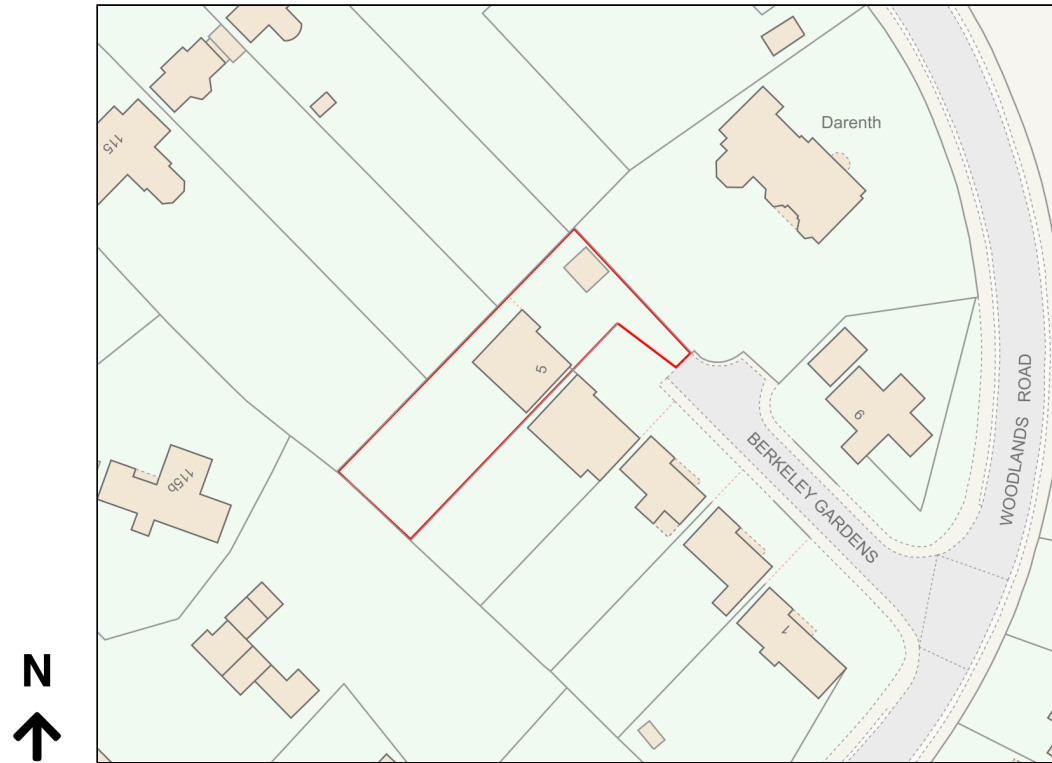

Location Plan

Site Address: 5, Berkeley Gardens, West Byfleet, KT14 6JT

Date Produced: 27-Mar-2024

Scale: 1:1250 @A4

Planning Portal Reference: PP-12878305v1