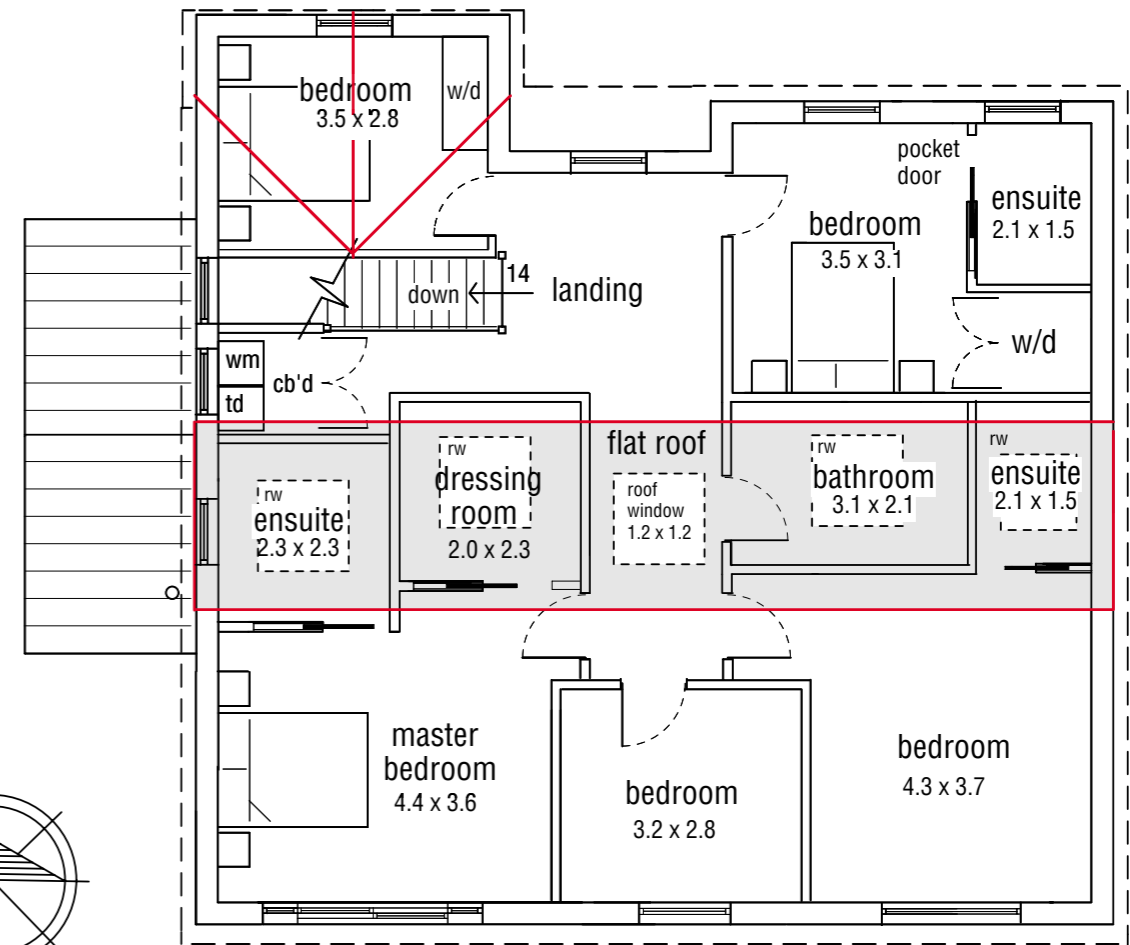

Proposed Ground Floor Plan

Proposed First Floor Plan

Scale 1 : 100

Proposed Ground Floor & 1st Floor Plans
 For:- Mr A. & Mrs D. Carpenter
 5 Berkeley Gardens, West Byfleet, Surrey KT14 6JT
 Scale 1 : 100 @ A3
 Dwg. No.260224/3A