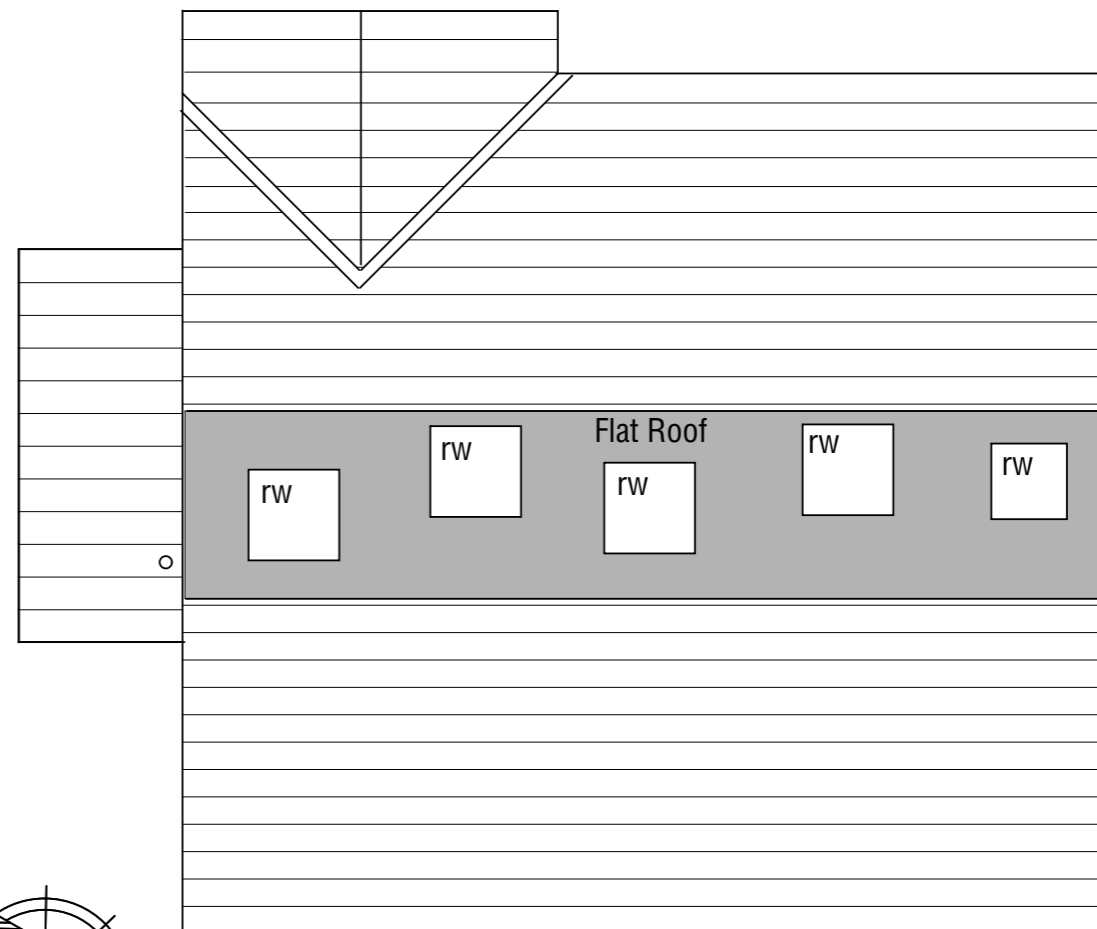

Existing Roof Plan

Proposed Roof Plan

Scale 1 : 100

Existing and Proposed Roof Plans
 For:- Mr A. & Mrs D. Carpenter
 5 Berkeley Gardens, West Byfleet, Surrey KT14 6JT
 Scale 1 : 100 @ A3
 Dwg. No.260224/6A