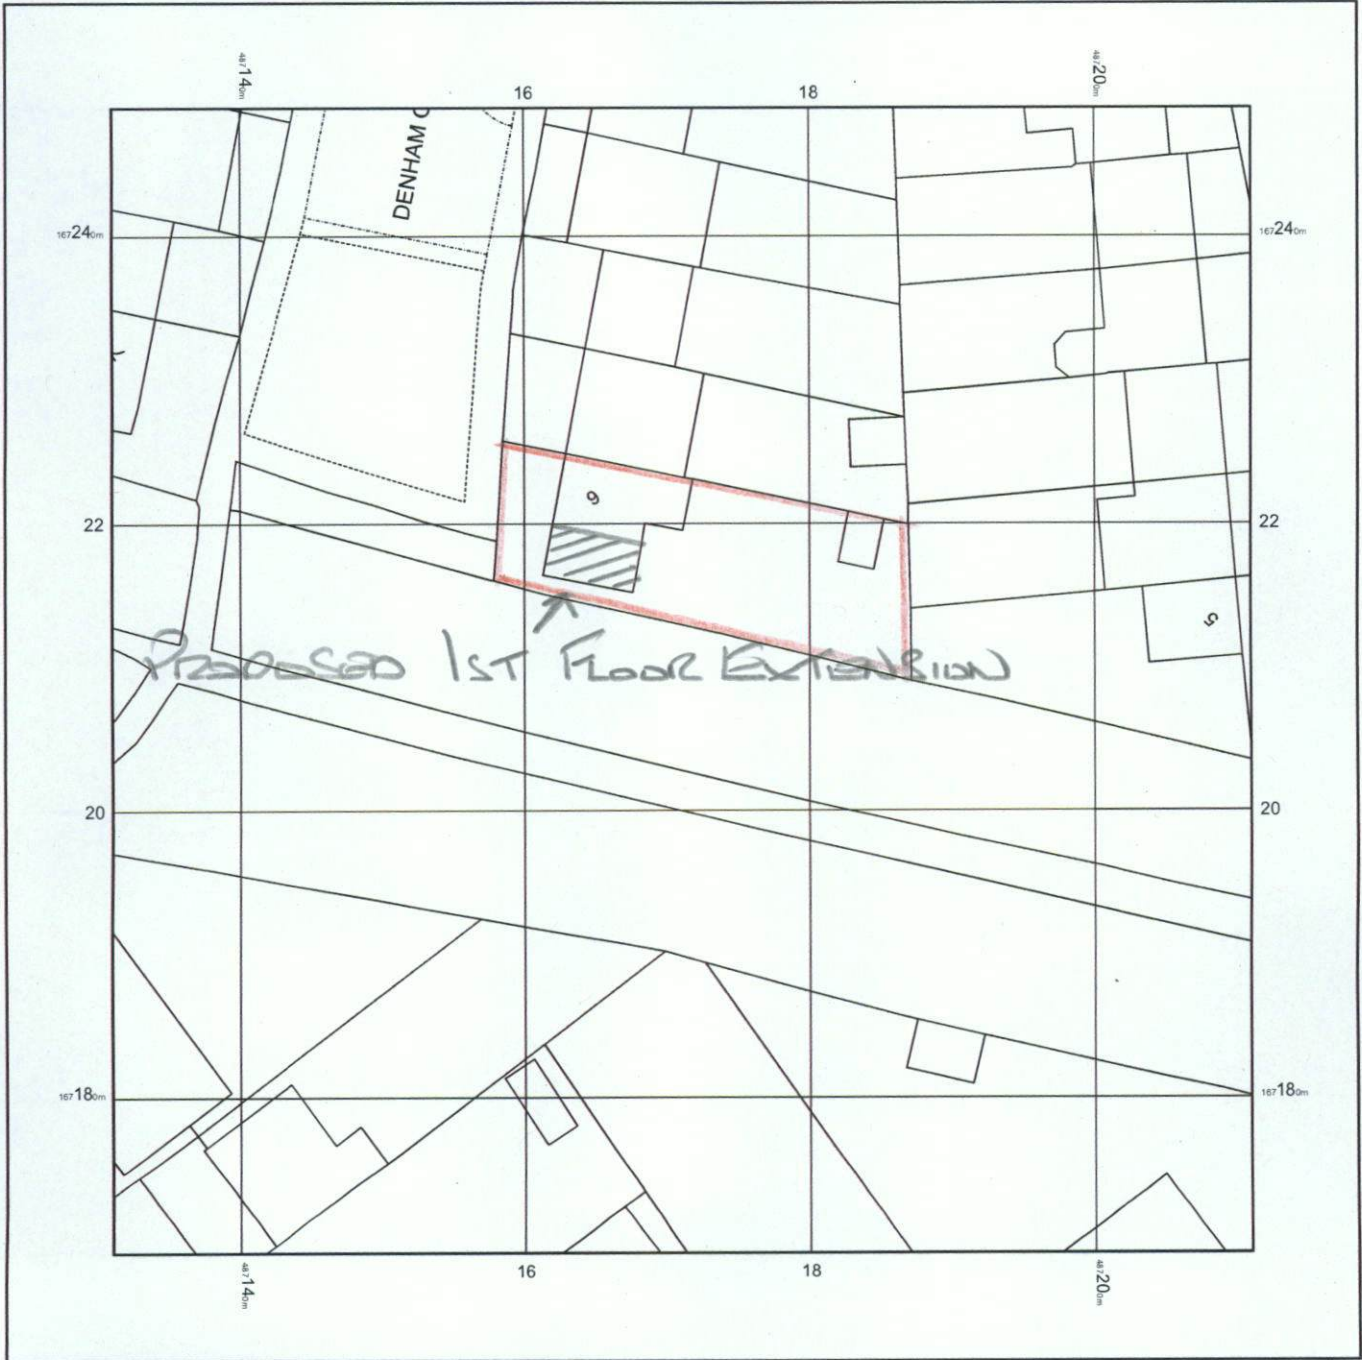

6, DENHAM GROVE, BRACKNELL, RG12 7PT

Supplied by: www.ukmapcentre.com
Serial No: 276639
Centre Coordinates: 487171,167209
Production Date: 08/12/2023 09:20:43

© Crown copyright and database rights 2023 Ordnance Survey 100048957. The representation of road, track or path is no evidence of a boundary or right of way. The representation of features as lines is no evidence of a property boundary.