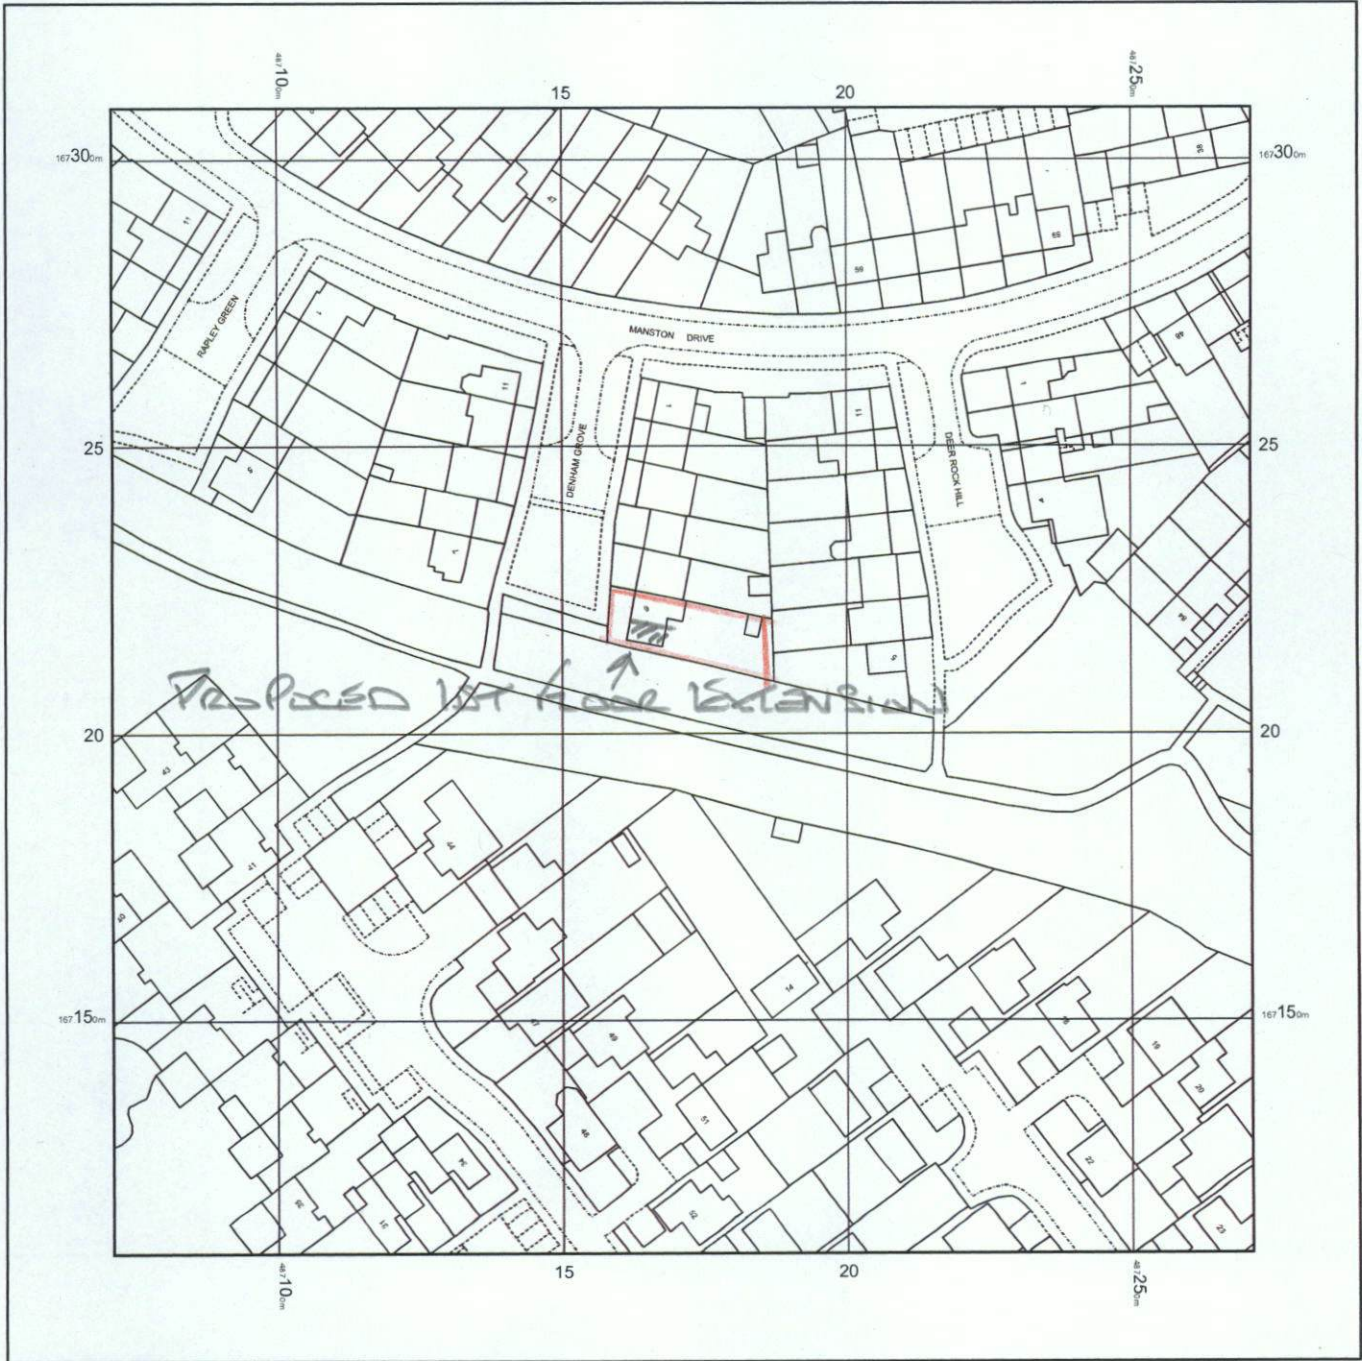

6, DENHAM GROVE, BRACKNELL, RG12 7PT

Supplied by: www.ukmapcentre.com
Serial No: 276640
Centre Coordinates: 487171,167209
Production Date: 08/12/2023 09:20:49

© Crown copyright and database rights 2023 Ordnance Survey 100048957. The representation of road, track or path is no evidence of a boundary or right of way. The representation of features as lines is no evidence of a property boundary.