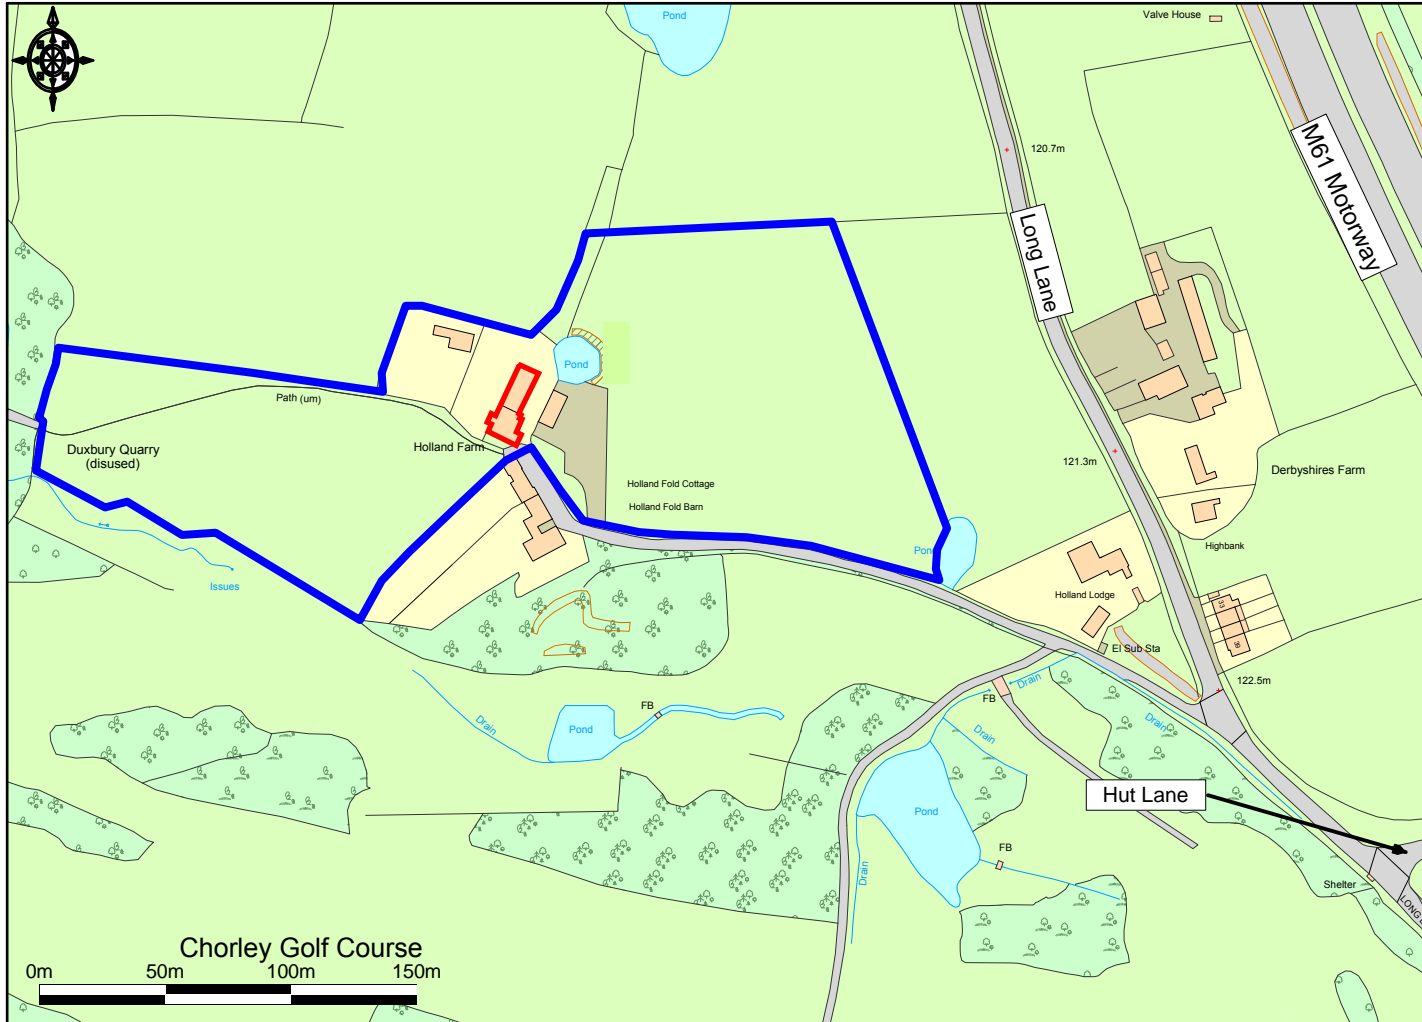

Site Location Plan

Ordnance Survey © Crown Copyright 2014. All rights reserved. Licence number 100022432. Plotted Scale - 1:3000