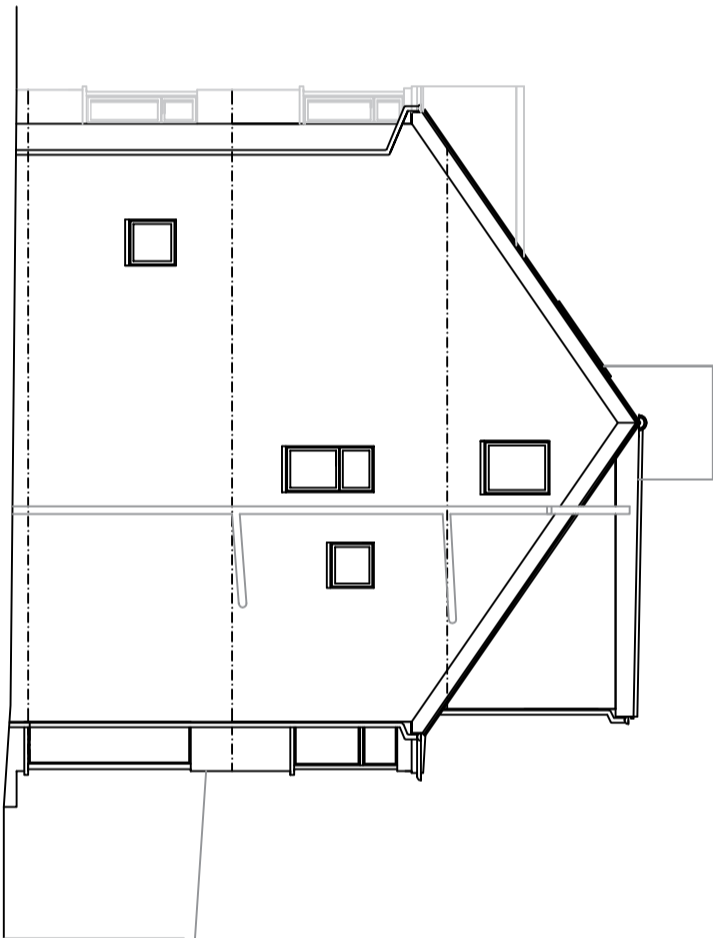

DO NOT SCALE - FIGURED DIMENSIONS ARE TO BE TAKEN IN PREFERENCE TO SCALED DIMENSIONS. NO WORK IS TO BE PUT IN HAND UNTIL SITE DIMENSIONS HAVE BEEN CHECKED AND ANY DISCREPANCIES REPORTED TO US.

rear elevation

side elevation

Section A-A

project	50 Melbourne Road, Bushey WD23
title	SURVEYED AS EXISTING
date	April 2024
scale	1:100 @ A3 & 1:50 @ A1
	
36 Lakeside Crescent, Barnet EN4 8DJ Tel: 020 3371 0629 Email: steve@sgd-designs.co.uk Web: www.sgd-designs.co.uk	
drawing number	3045/ 2A
© COPYRIGHT	