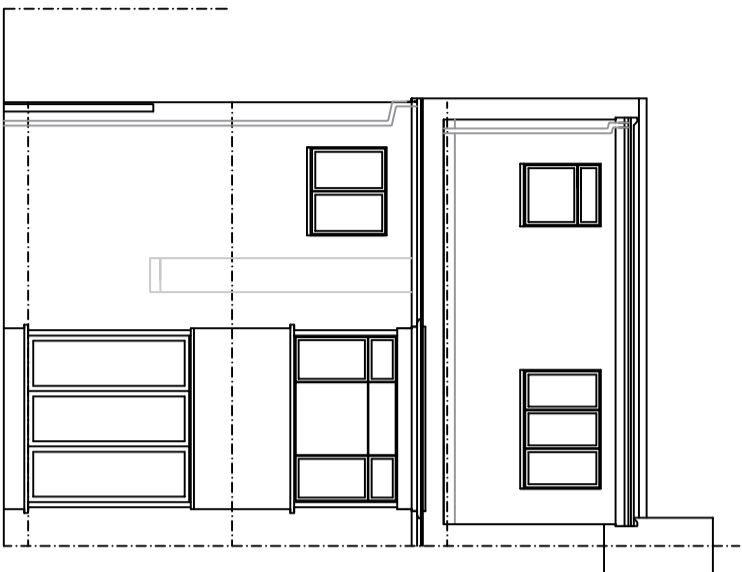

DO NOT SCALE - FIGURED DIMENSIONS ARE TO BE TAKEN IN PREFERENCE TO SCALED DIMENSIONS. NO WORK IS TO BE PUT IN HAND UNTIL SITE DIMENSIONS HAVE BEEN CHECKED AND ANY DISCREPANCIES REPORTED TO US.

rear elevation

side elevation

Section A-A

project	50 Melbourne Road, Bushey WD23
title	SURVEYED AS EXISTING
date	April 2024
scale	1:100 @ A3 & 1:50 @ A1
	
36 Lakeside Crescent, Barnet EN4 8DJ Tel: 020 3371 0629 Email: steve@sgd-designs.co.uk Web: www.sgd-designs.co.uk	
drawing number	3045/ 2A
© COPYRIGHT	