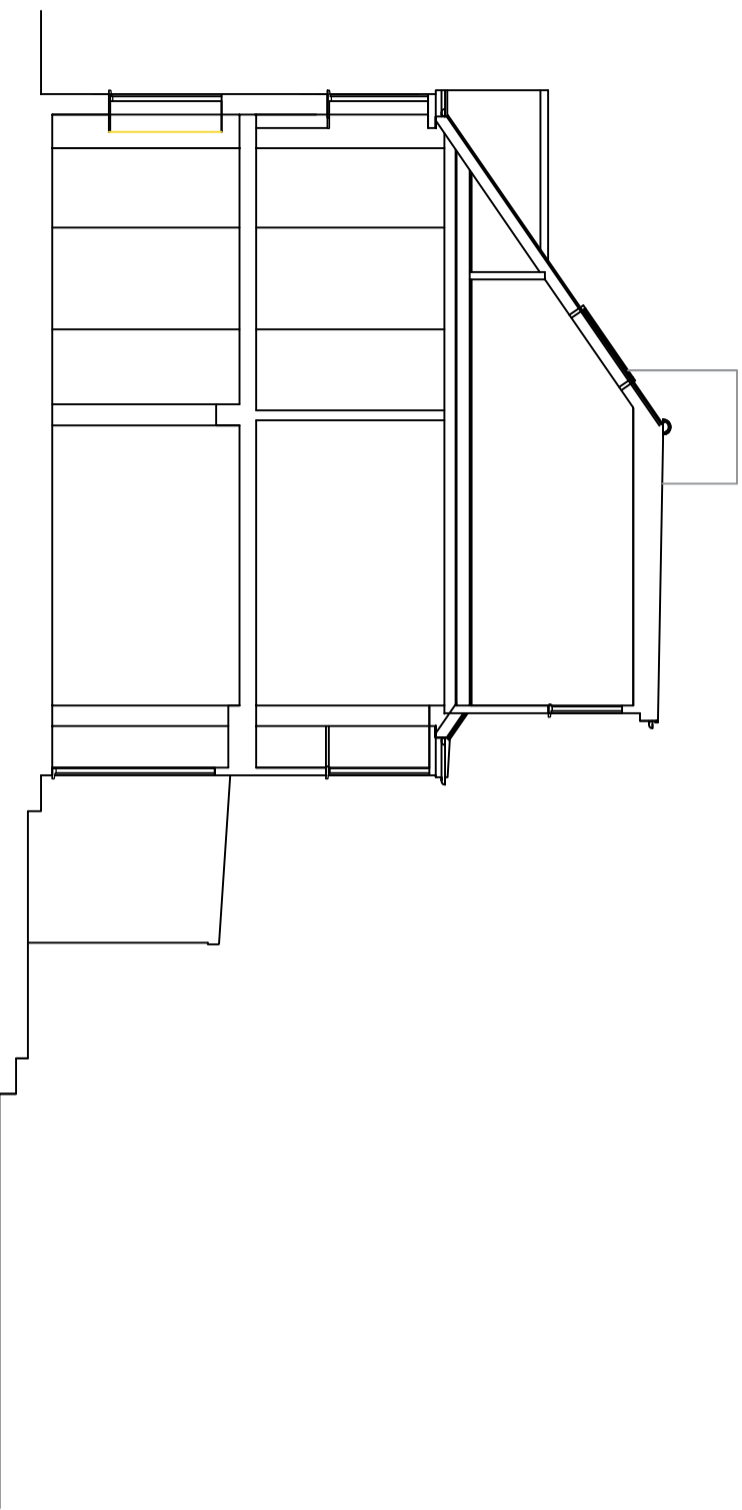

DO NOT SCALE - FIGURED DIMENSIONS ARE TO BE TAKEN IN PREFERENCE TO SCALED DIMENSIONS. NO WORK IS TO BE PUT IN HAND UNTIL SITE DIMENSIONS HAVE BEEN CHECKED AND ANY DISCREPANCIES REPORTED TO US.

rear elevation

side elevation

Section A-A

project	50 Melbourne Road, Bushey WD23
title	SURVEYED AS EXISTING
date	April 2024
scale	1:100 @ A3 & 1:50 @ A1
	
36 Lakeside Crescent, Barnet EN4 8DJ Tel: 020 3371 0629 Email: steve@sgd-designs.co.uk Web: www.sgd-designs.co.uk	
drawing number	3045/ 2A
© COPYRIGHT	