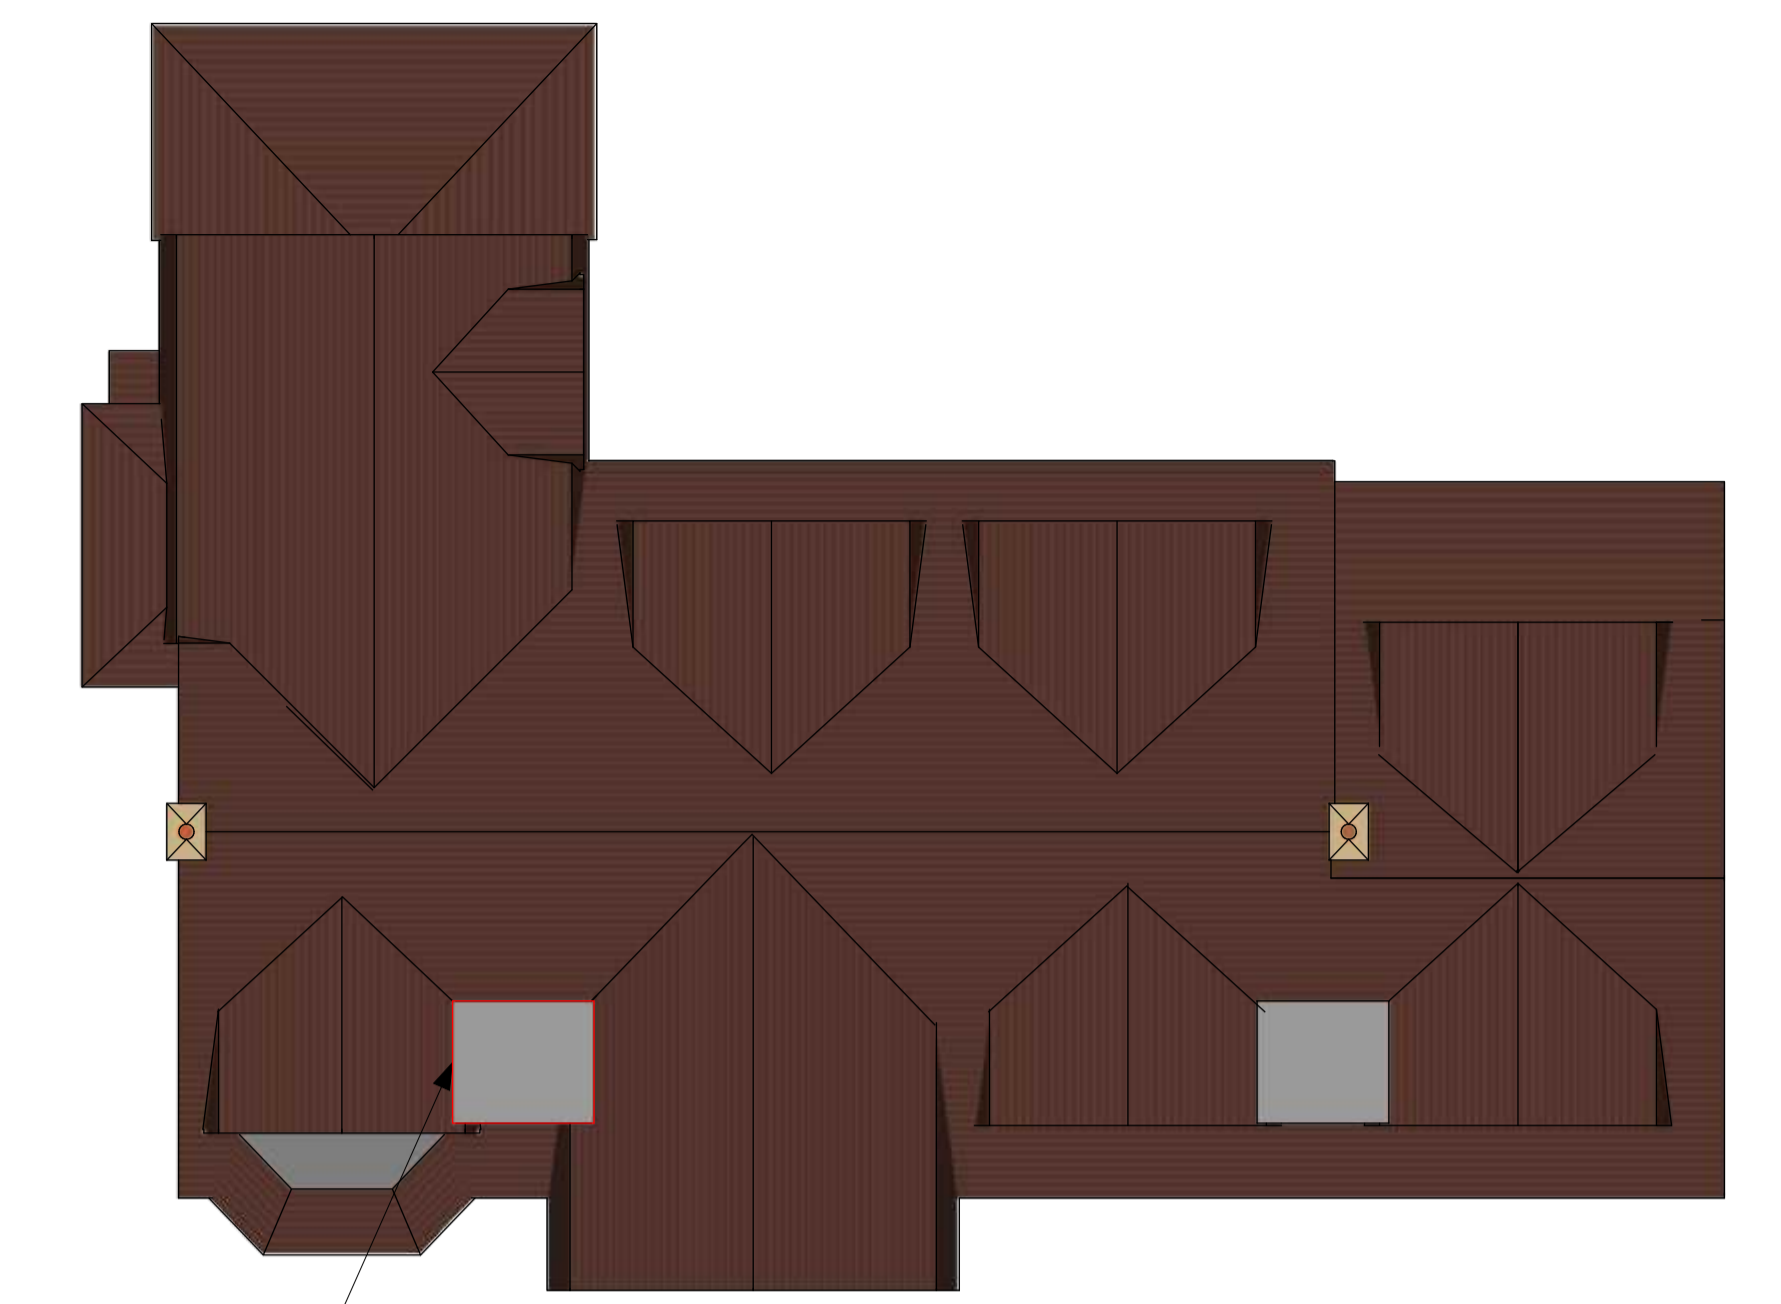

GROUND FLOOR

FIRST FLOOR

ROOF

FRONT ELEVATION

SIDE ELEVATION

REAR ELEVATION

SIDE ELEVATION

STEENE ASSOCIATES [ARCHITECTS] LTD
 THE STUDIO*17 OAKRIDGE AVENUE * RADLETT *
 ST ALBANS * HERTFORDSHIRE * WD7 8EW
 TEL: 0844 936 0220 * FAX: 01923 663608
 Email info@steeneassociates.co.uk

CLIENT
 Mr and Mrs Heredia

PROJECT
 9a THE AVENUE
 RADLETT, HERTS, WD7 7DG

DRAWING
 PROPOSED
 PLANS AND ELEVATIONS

SCALE	DATE	DRAWN
1:100, 1:500 @ A1	MARCH '22	GS
DWG No.	REVISION	
DB460-12	B	
CAD REF No.		
Projects/DB460/Dwgs		
© STEENE ASSOCIATES [ARCHITECTS] LTD		