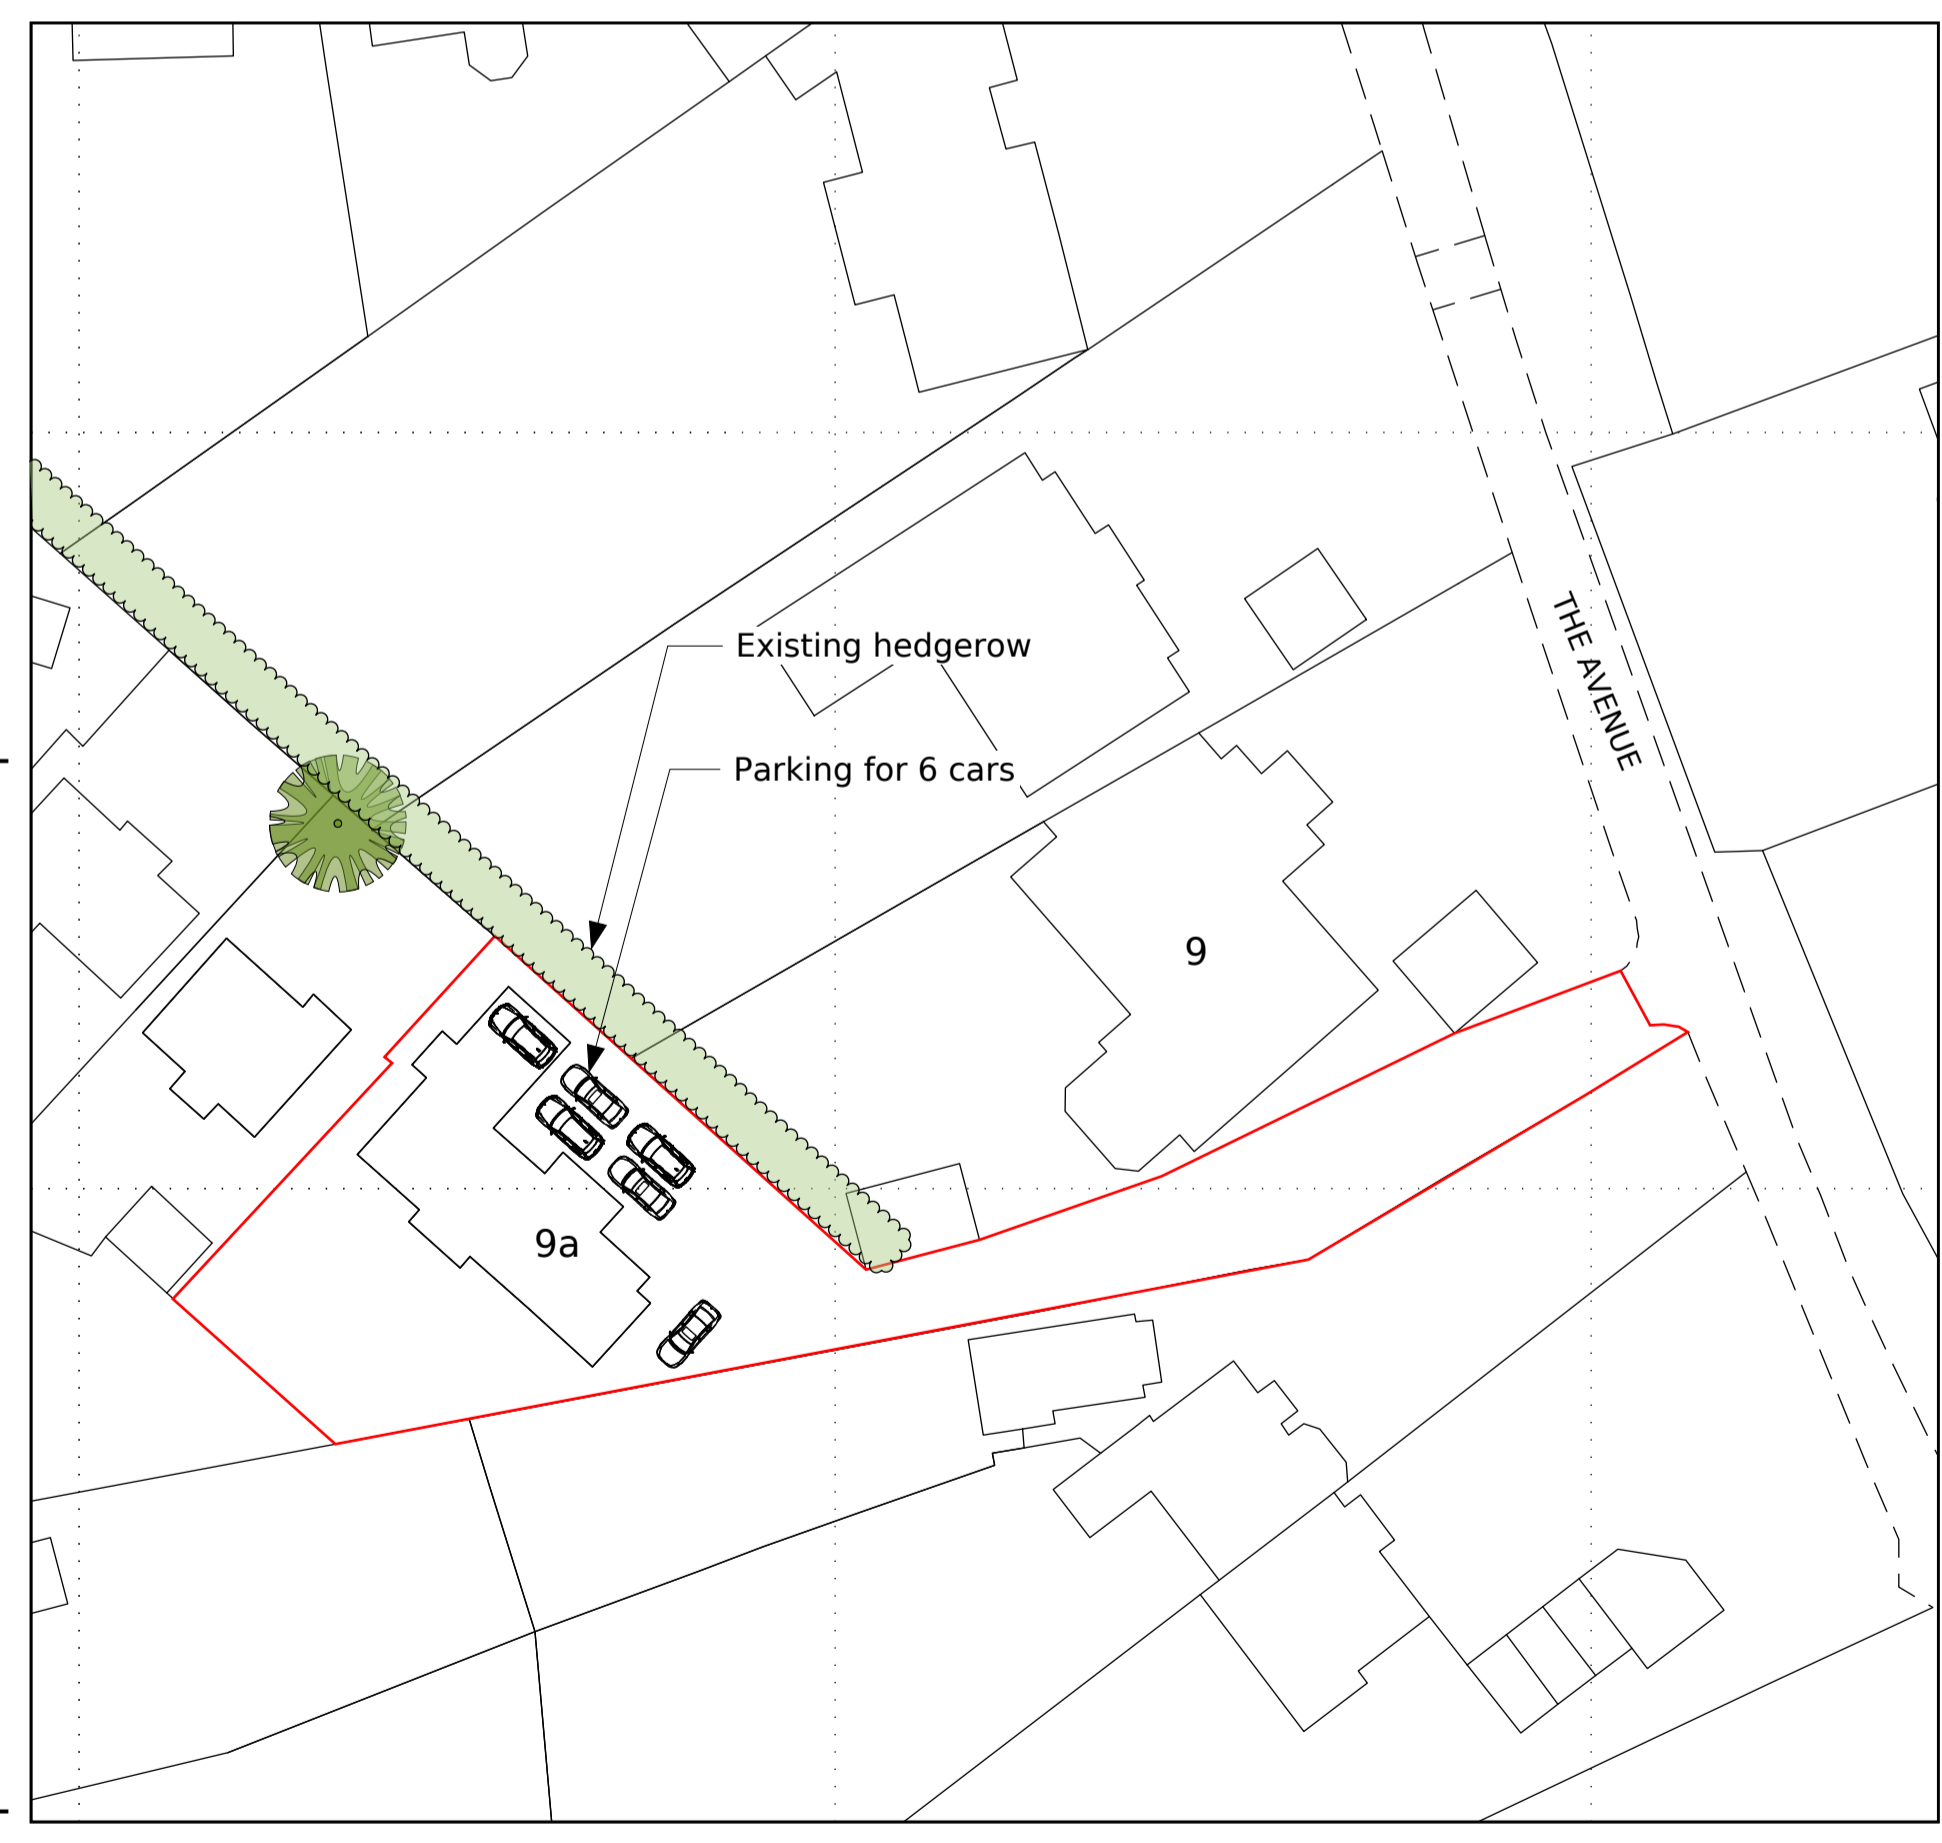

GROUND FLOOR

FIRST FLOOR

ROOF

FRONT ELEVATION

SIDE ELEVATION

REAR ELEVATION

SIDE ELEVATION

STEENE ASSOCIATES [ARCHITECTS] LTD
 THE STUDIO*17 OAKRIDGE AVENUE * RADLETT *
 ST ALBANS * HERTFORDSHIRE * WD7 8EW
 TEL: 0844 936 0220 * FAX: 01923 663608
 Email info@steeneassociates.co.uk

CLIENT
 Mr and Mrs Heredia

PROJECT
 9a THE AVENUE
 RADLETT, HERTS, WD7 7DG

DRAWING
 PROPOSED
 PLANS AND ELEVATIONS

SCALE	DATE	DRAWN
1:100, 1:500 @ A1	MARCH '22	GS
DWG No.	REVISION	
DB460-12	B	
CAD REF No.		
Projects/DB460/Dwgs		
© STEENE ASSOCIATES [ARCHITECTS] LTD		