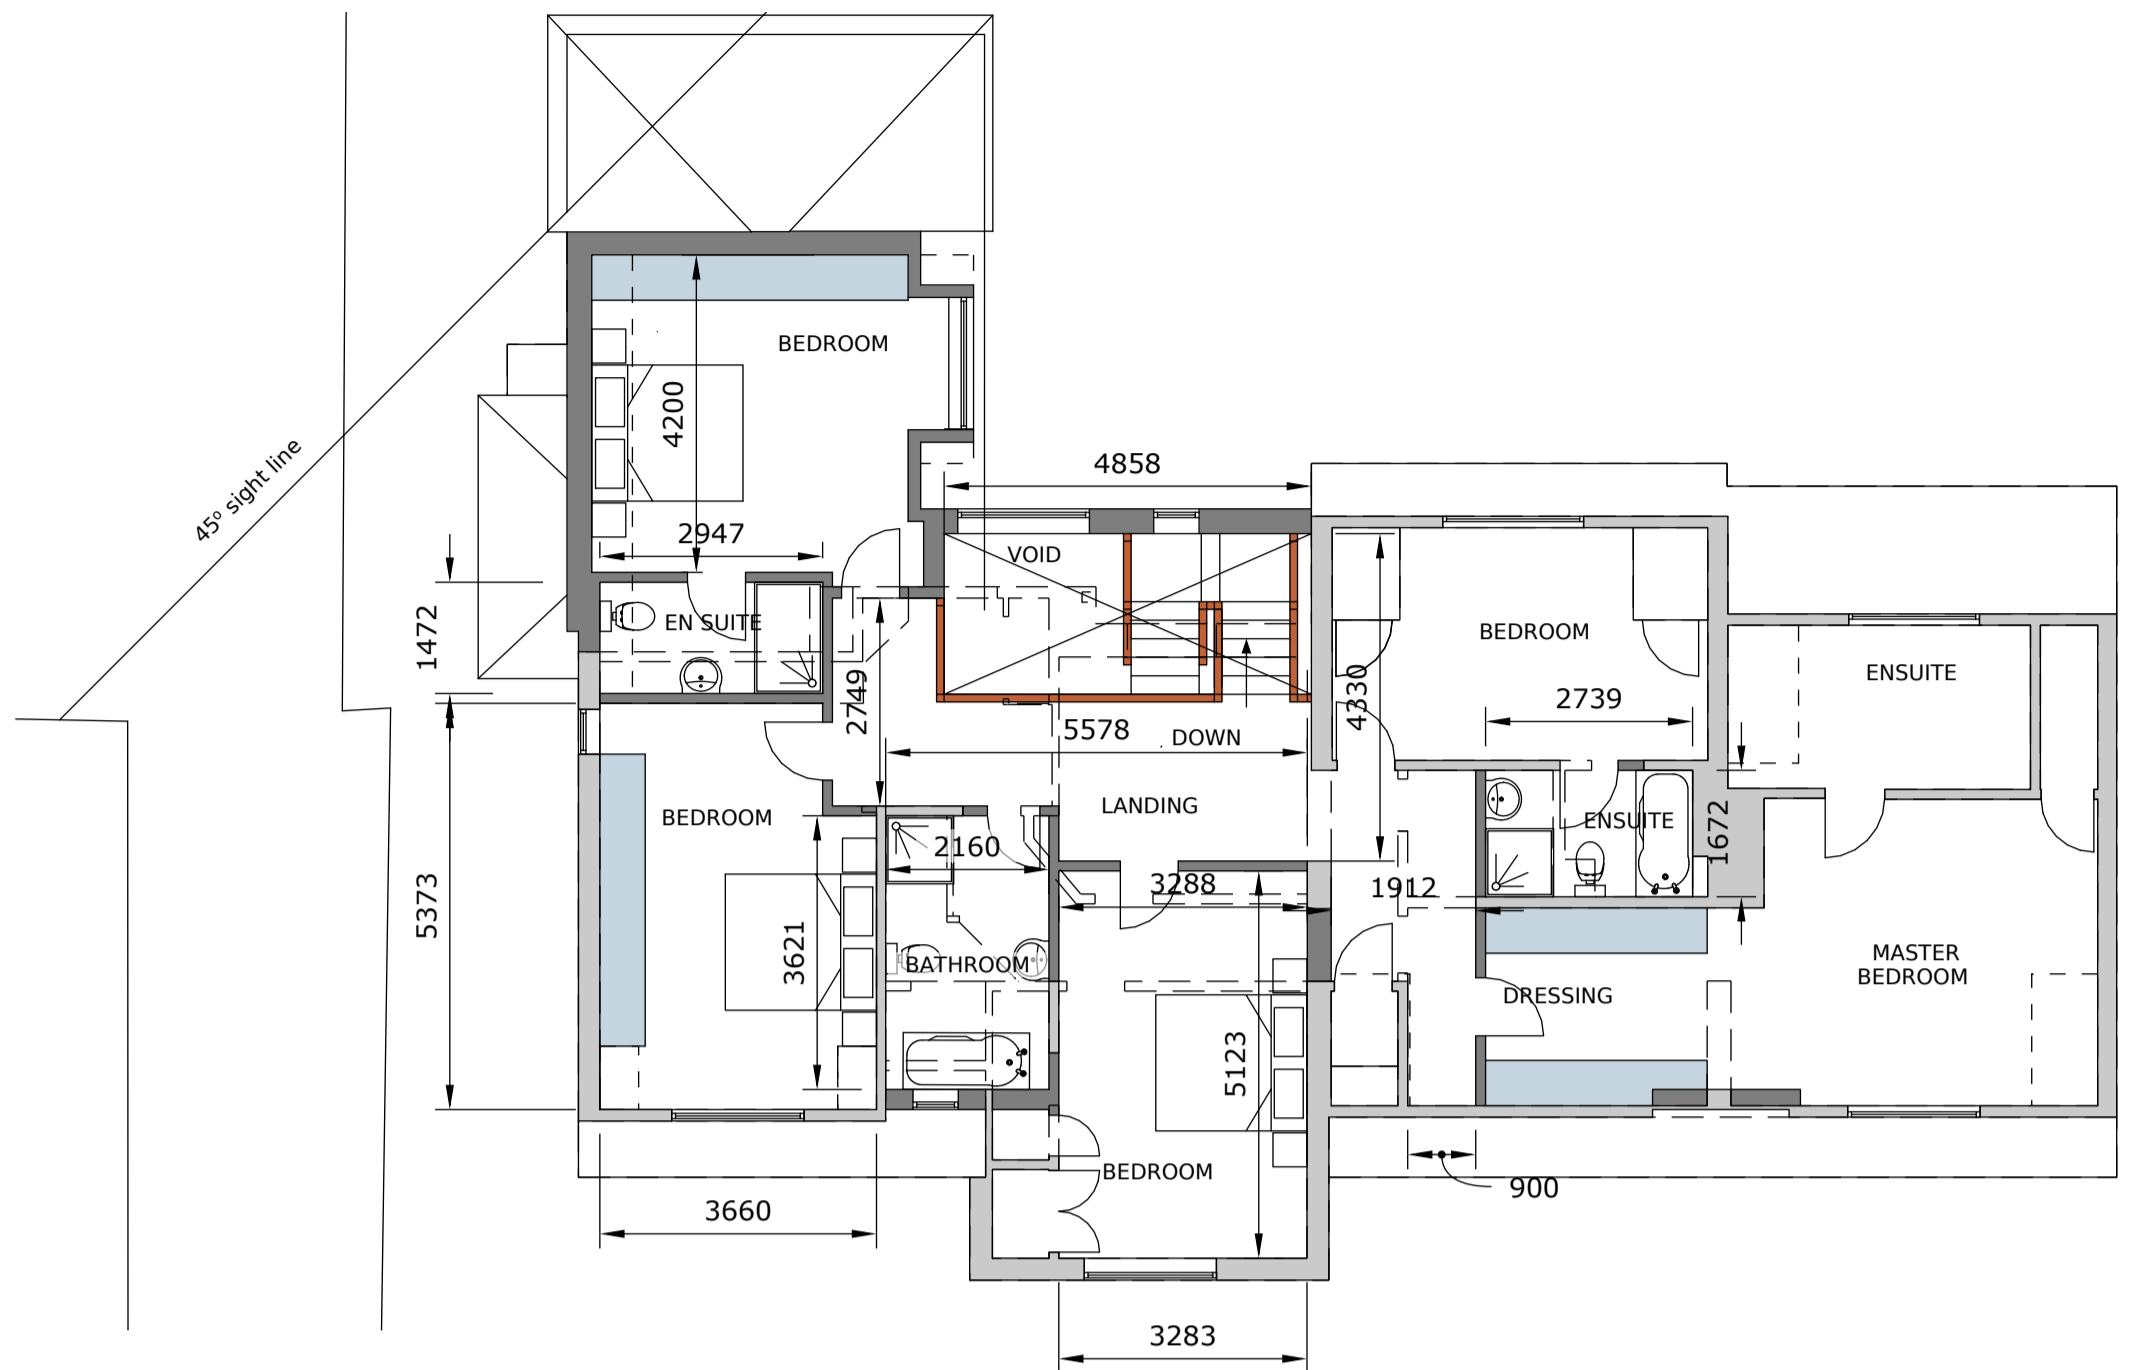

GROUND FLOOR

FIRST FLOOR

ROOF

FRONT ELEVATION

SIDE ELEVATION

REAR ELEVATION

SIDE ELEVATION

STEENE ASSOCIATES [ARCHITECTS] LTD
 THE STUDIO*17 OAKRIDGE AVENUE * RADLETT *
 ST ALBANS * HERTFORDSHIRE * WD7 8EW
 TEL: 0844 936 0220 * FAX: 01923 663608
 Email info@steeneassociates.co.uk

CLIENT
 Mr and Mrs Heredia

PROJECT
 9a THE AVENUE
 RADLETT, HERTS, WD7 7DG

DRAWING
 PROPOSED
 PLANS AND ELEVATIONS

SCALE	DATE	DRAWN
1:100, 1:500 @ A1	MARCH '22	GS
DWG No.	REVISION	
DB460-12	B	
CAD REF No.		
Projects/DB460/Dwgs		
© STEENE ASSOCIATES [ARCHITECTS] LTD		